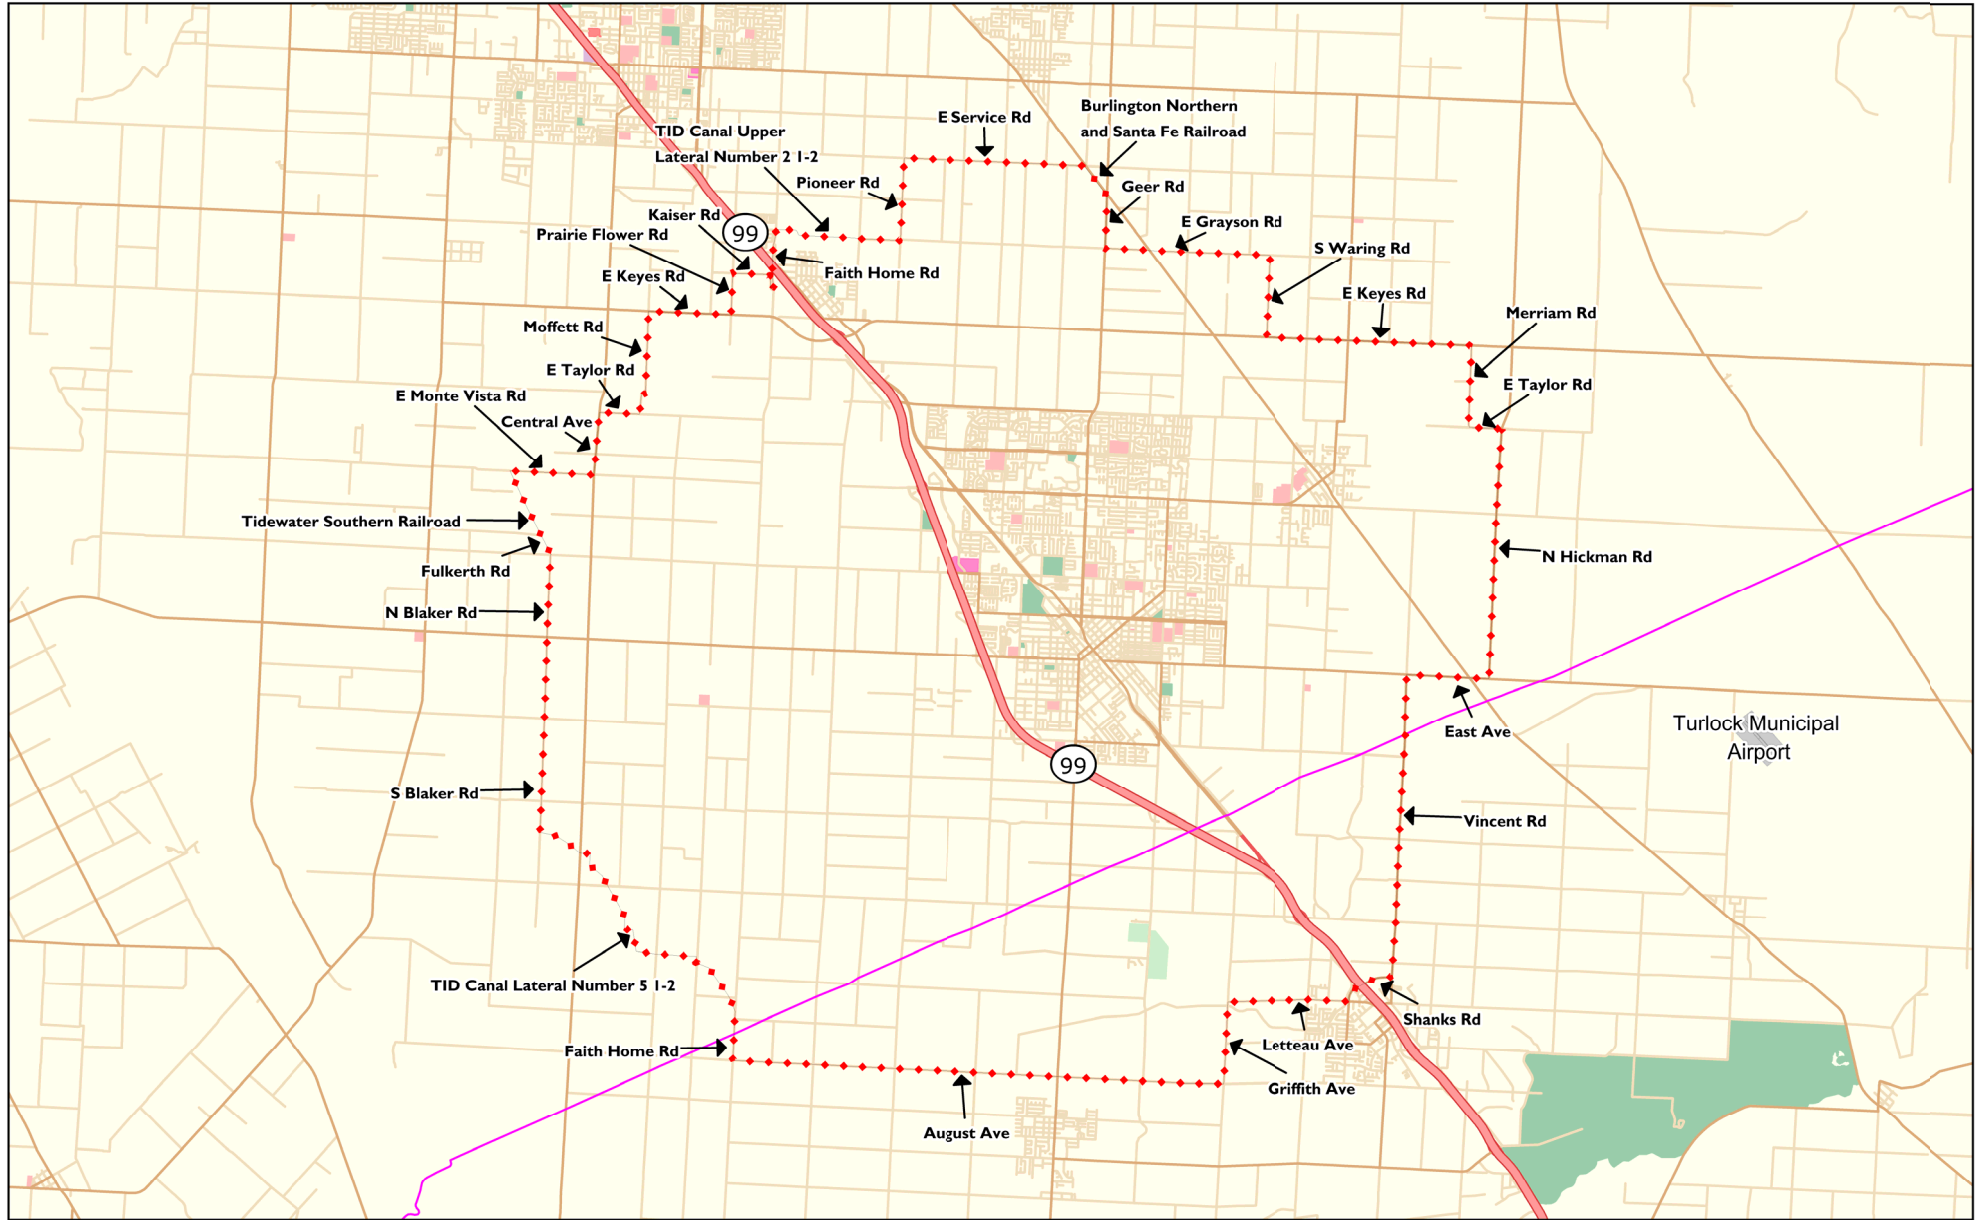

# 2015 Asian Citrus Psyllid Stanislaus/Merced Counties - Turlock

 Quarantine Boundary 11/13/2015  
 (101 sq miles)

Map Printed 11/16/2015  
 MapInfo 12.5 StreetPro v 2014.09