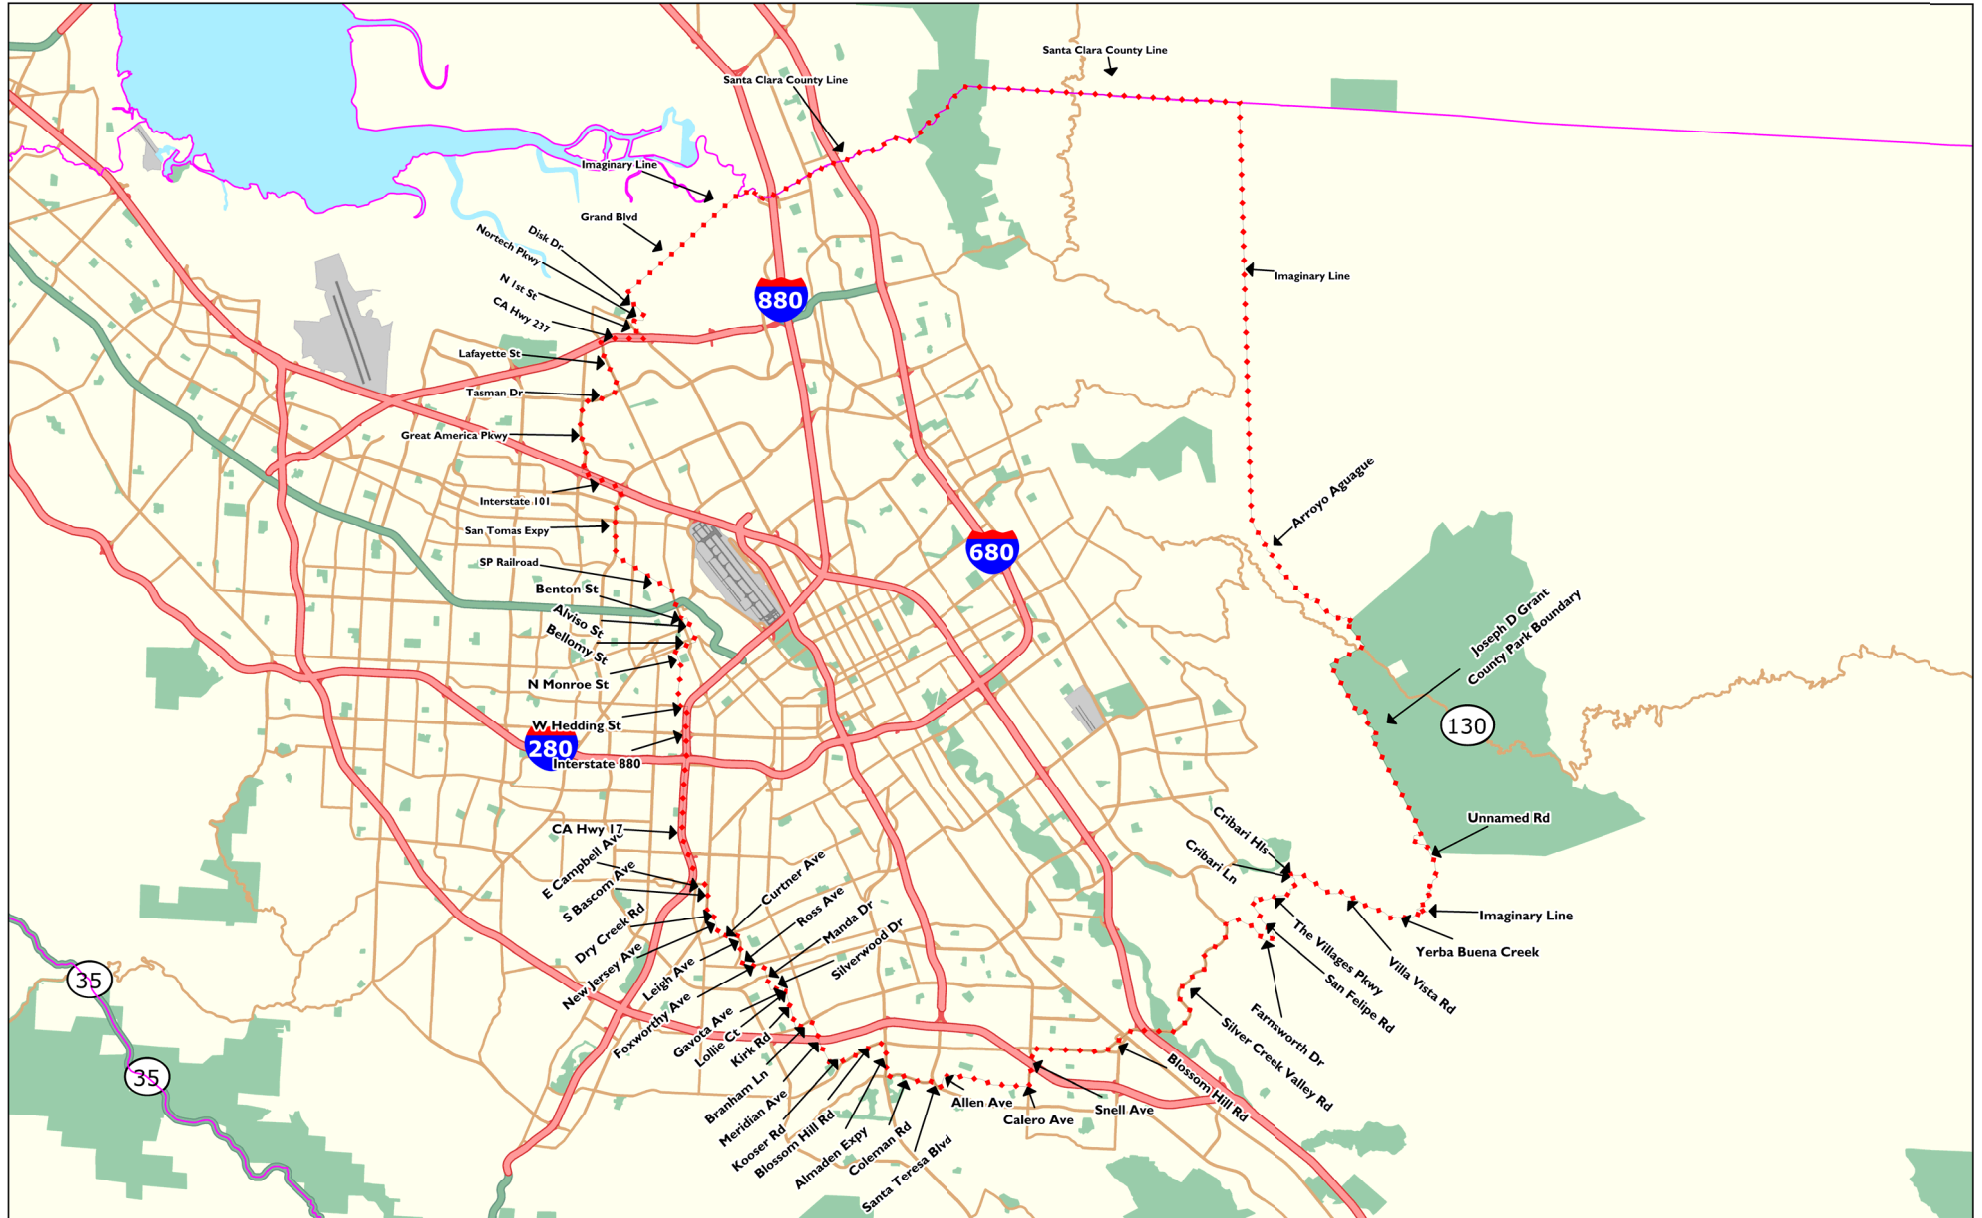

2015 Asian Citrus Psyllid Santa Clara County - San Jose Area

 Quarantine Boundary 01/26/2015
(160 sq miles)

Map Printed 01/26/2015
MapInfo 12.5 StreetPro v 2014.06