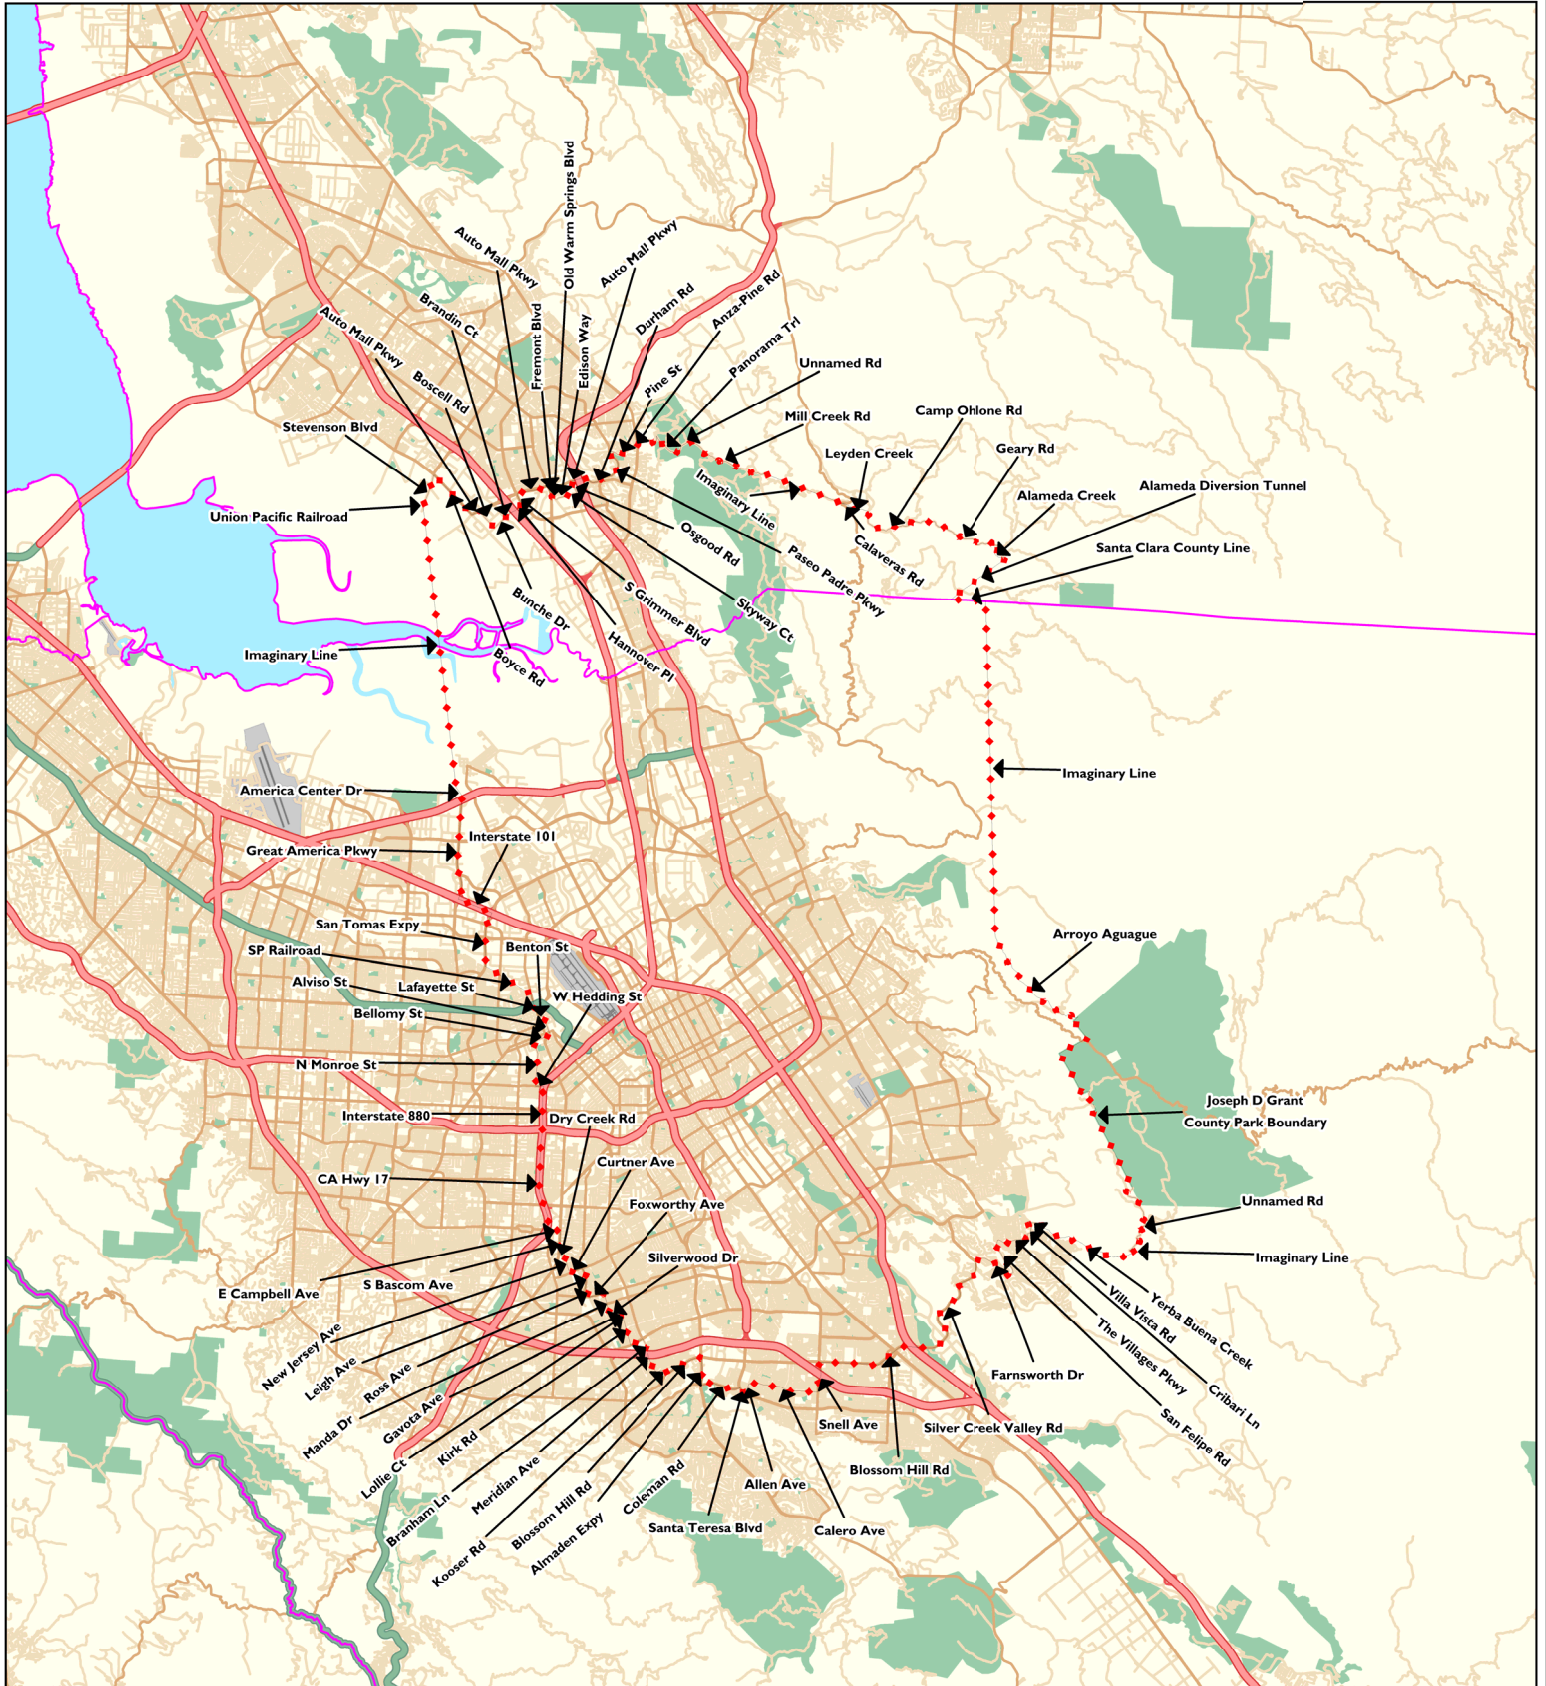

2016 Asian Citrus Psyllid Santa Clara & Alameda Counties - Milpitas Area

Quarantine Boundary 03/21/2016
(199 sq miles)

Map Printed 03/21/2016
MapInfo 12.5 StreetPro v 2014.09