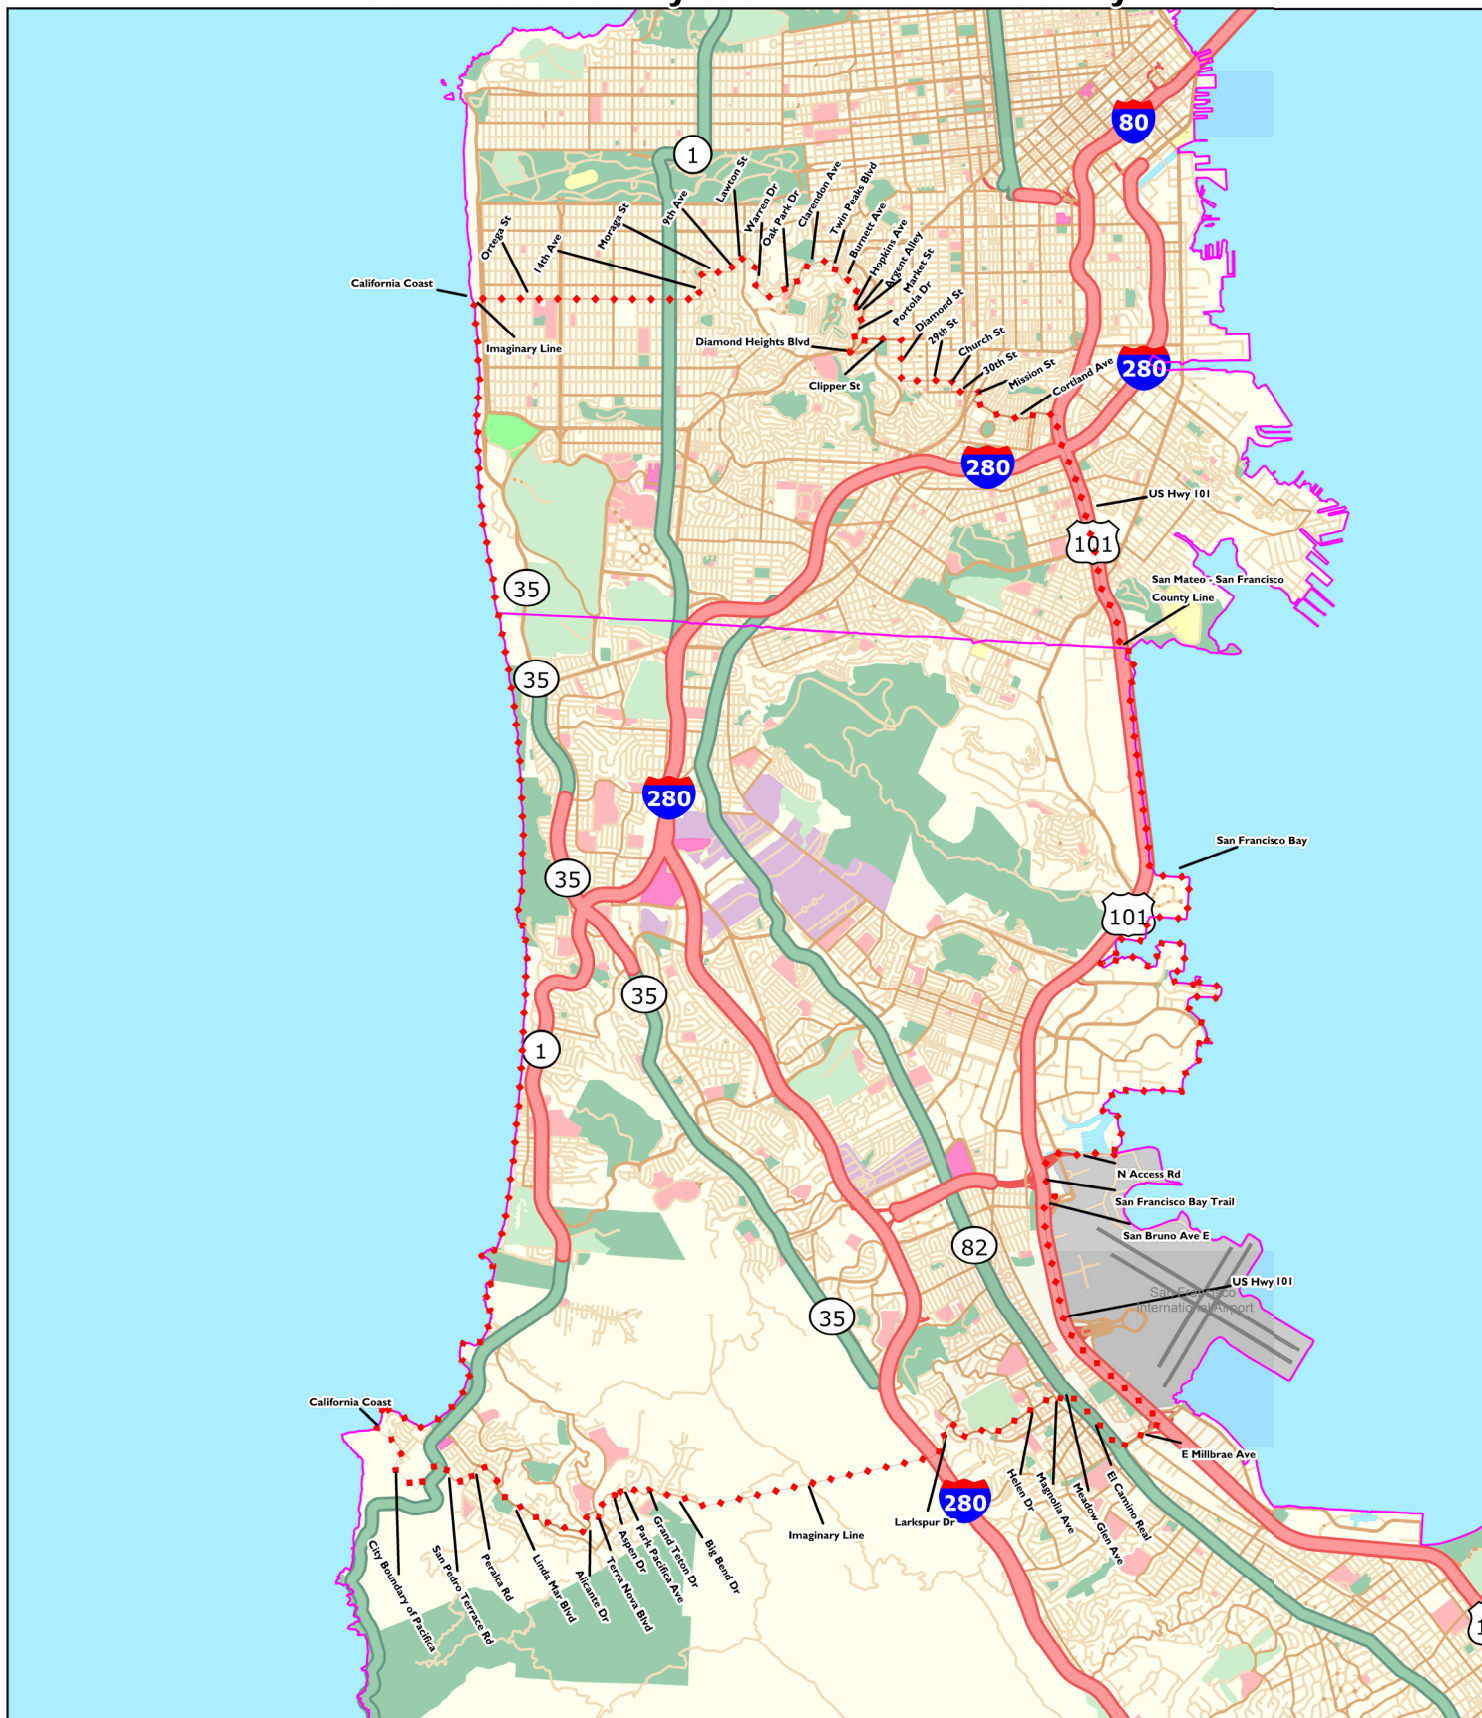

2015 Asian Citrus Psyllid San Mateo County & San Francisco County

Quarantine Boundary 11/24/2015
(64 sq miles)

Map Printed 11/30/2015
MapInfo 12.5 StreetPro v 2014.06

CALIFORNIA DEPARTMENT OF
FOOD & AGRICULTURE