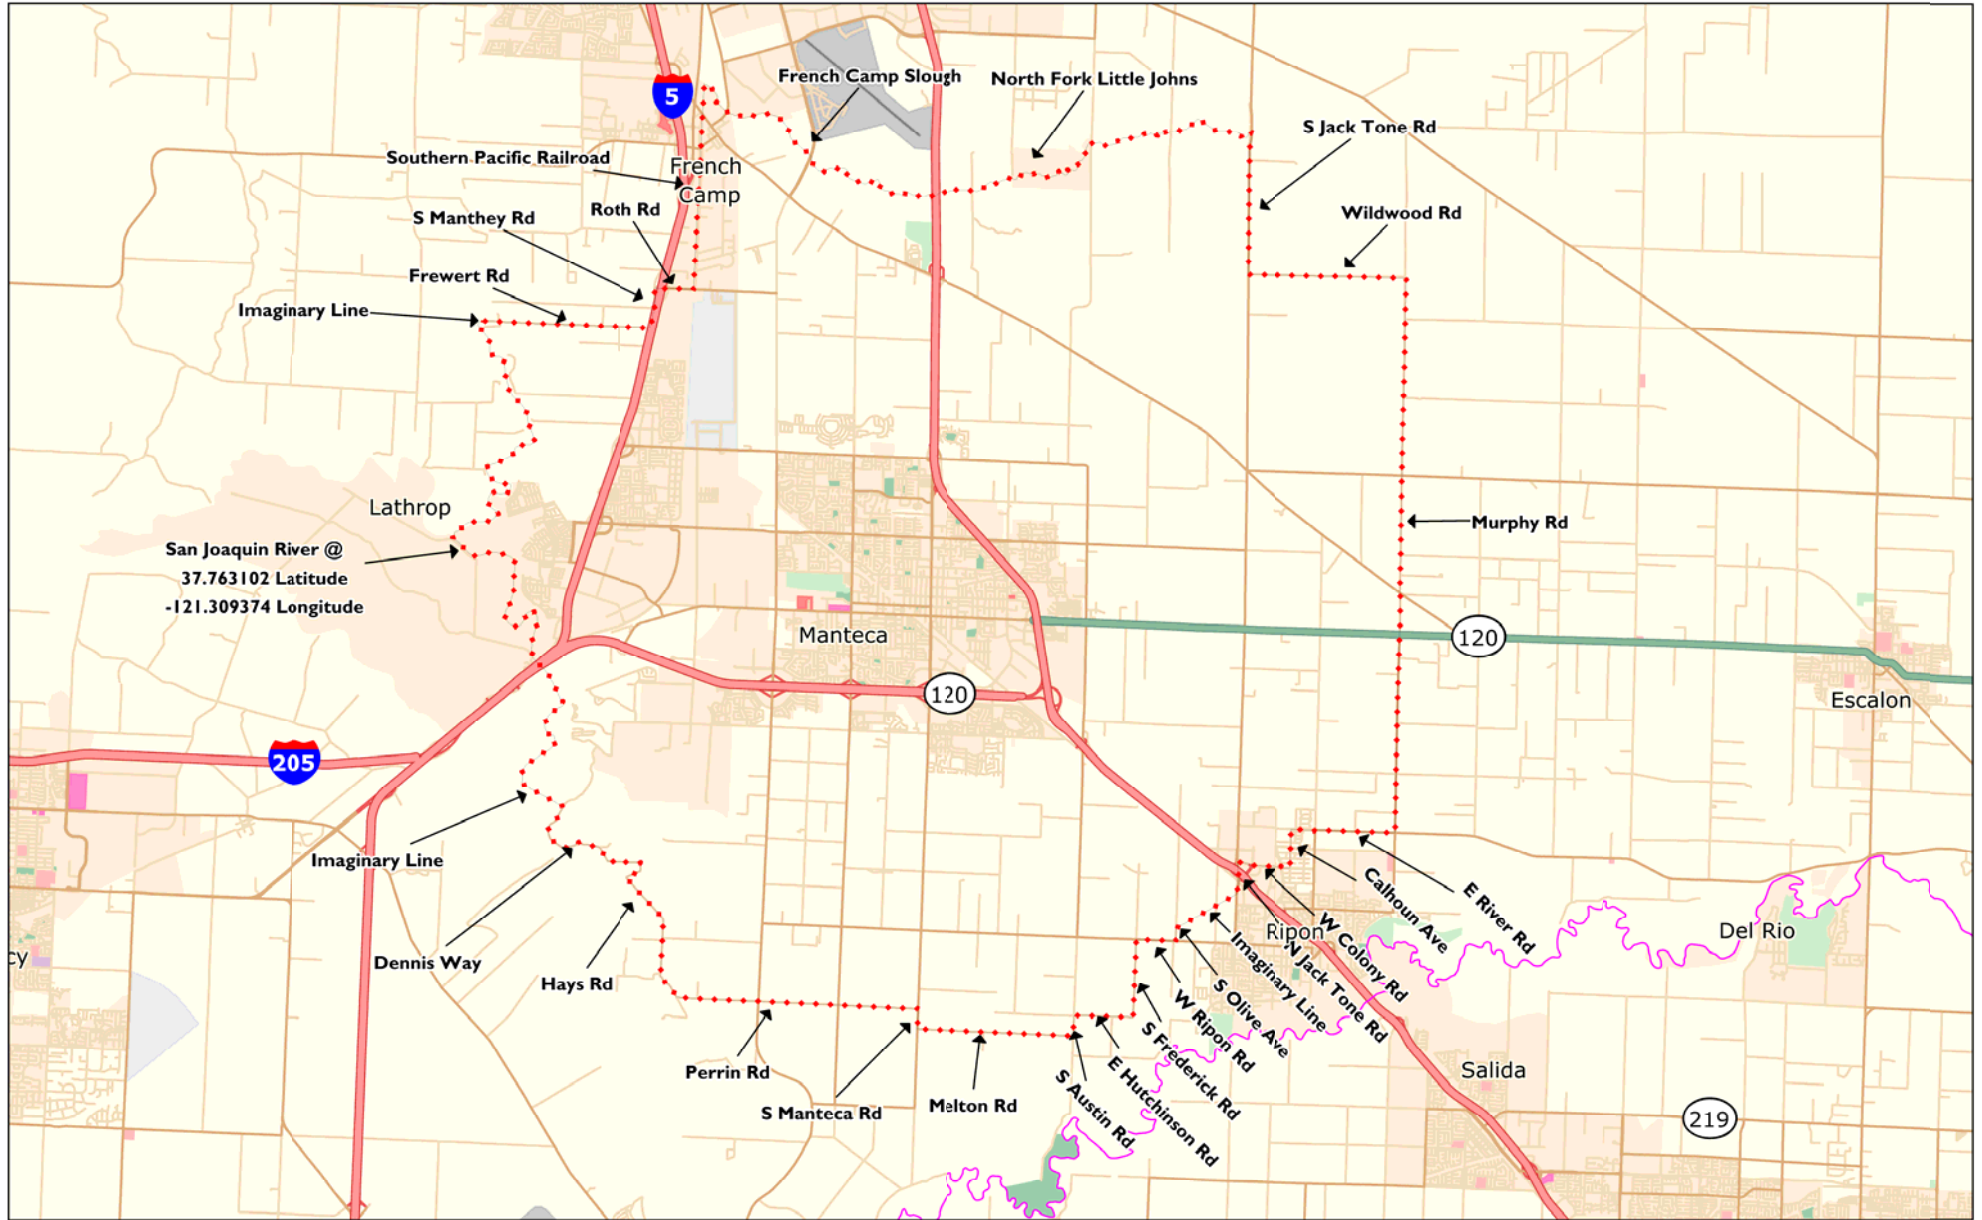

# 2014 Asian Citrus Psyllid San Joaquin County - Manteca Area

 Quarantine Boundary 10/23/2014  
 (105 sq miles)

Map Printed 10/23/2013  
 MapInfo 12.0.1 StreetPro v 2012.12