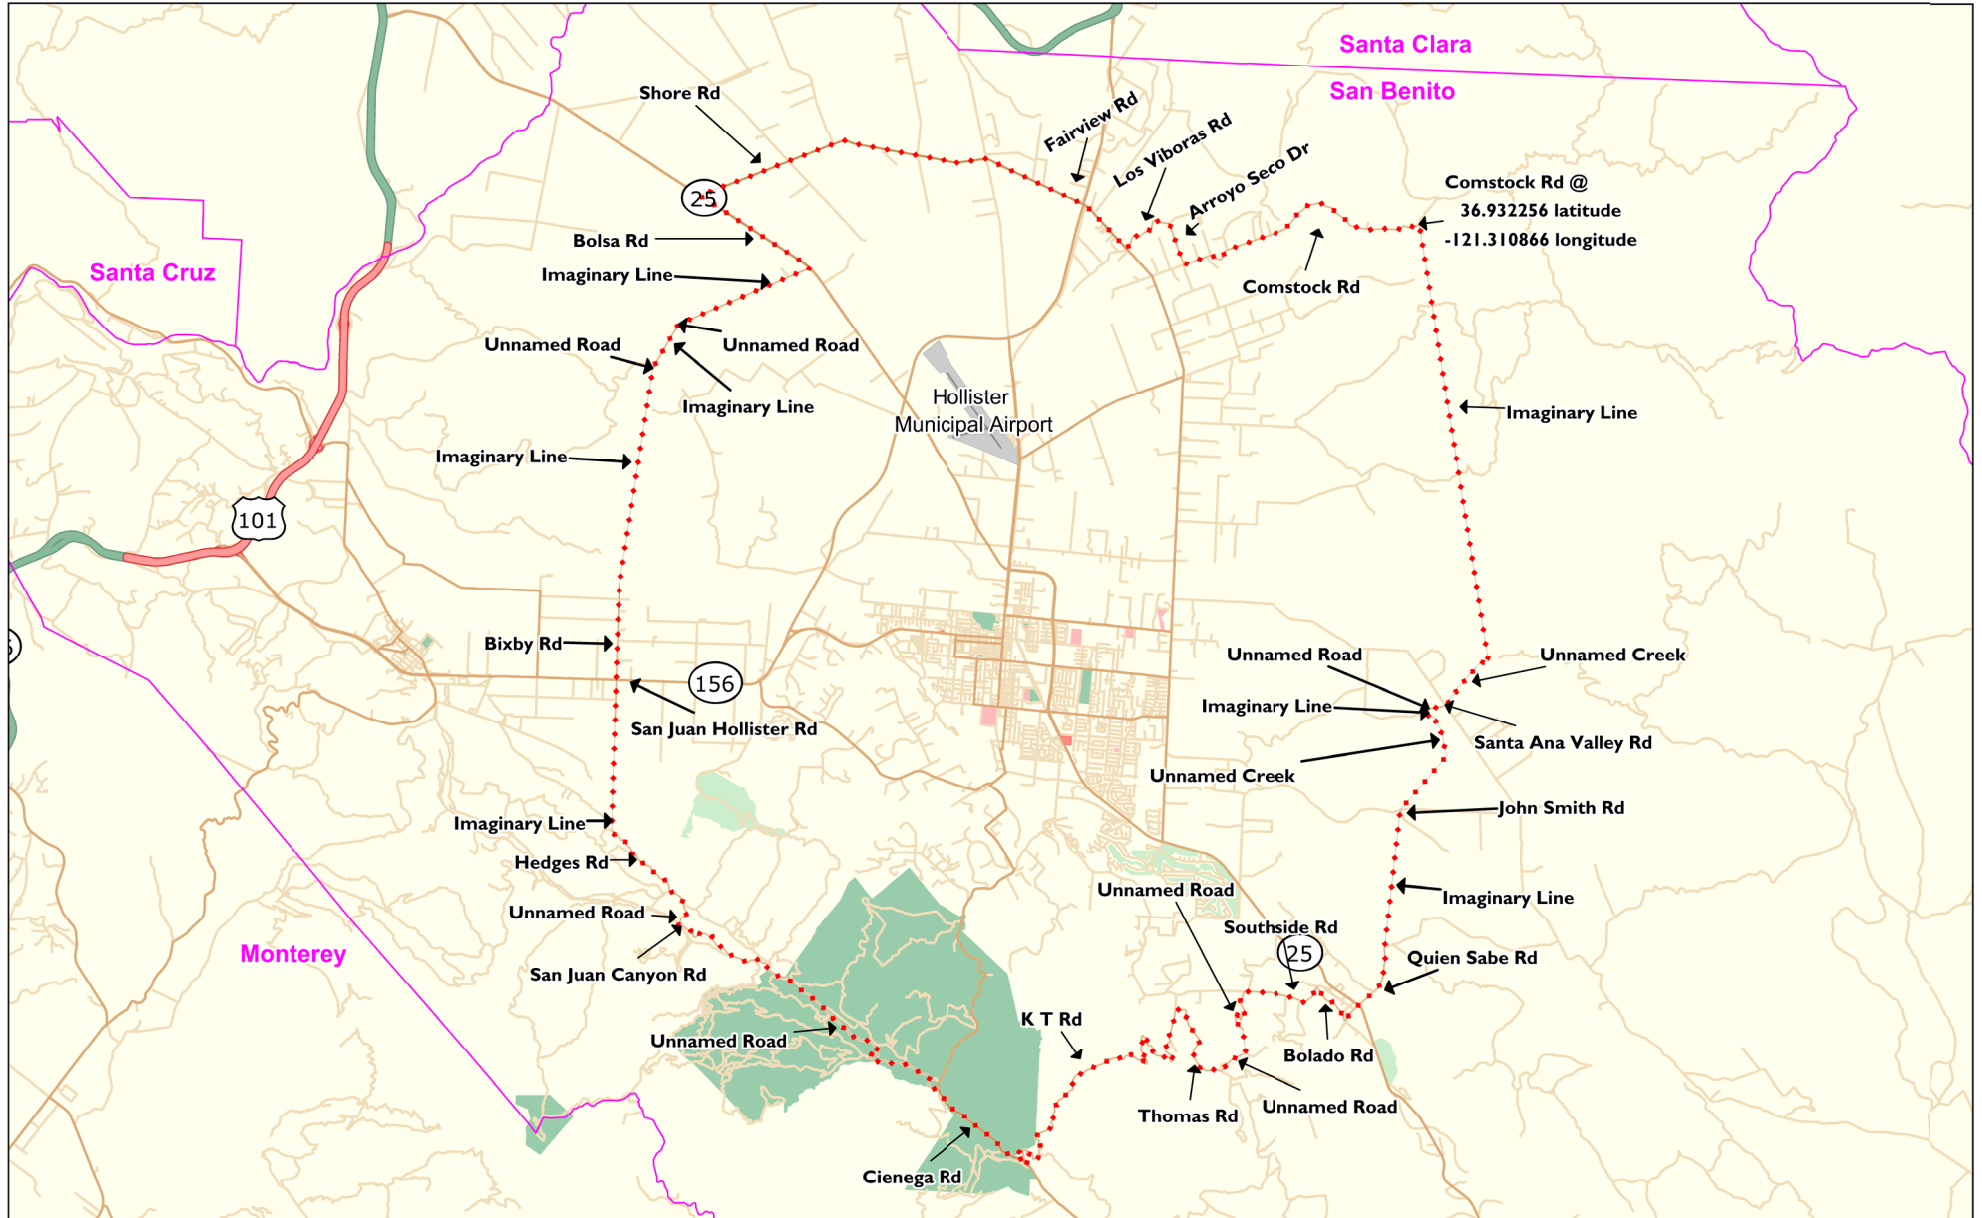

# 2015 Asian Citrus Psyllid San Benito County - Hollister Area

 Quarantine Boundary 04/30/2015  
(106 sq miles)

Map Printed 04/30/2015  
MapInfo 12.5 StreetPro v 2014.06