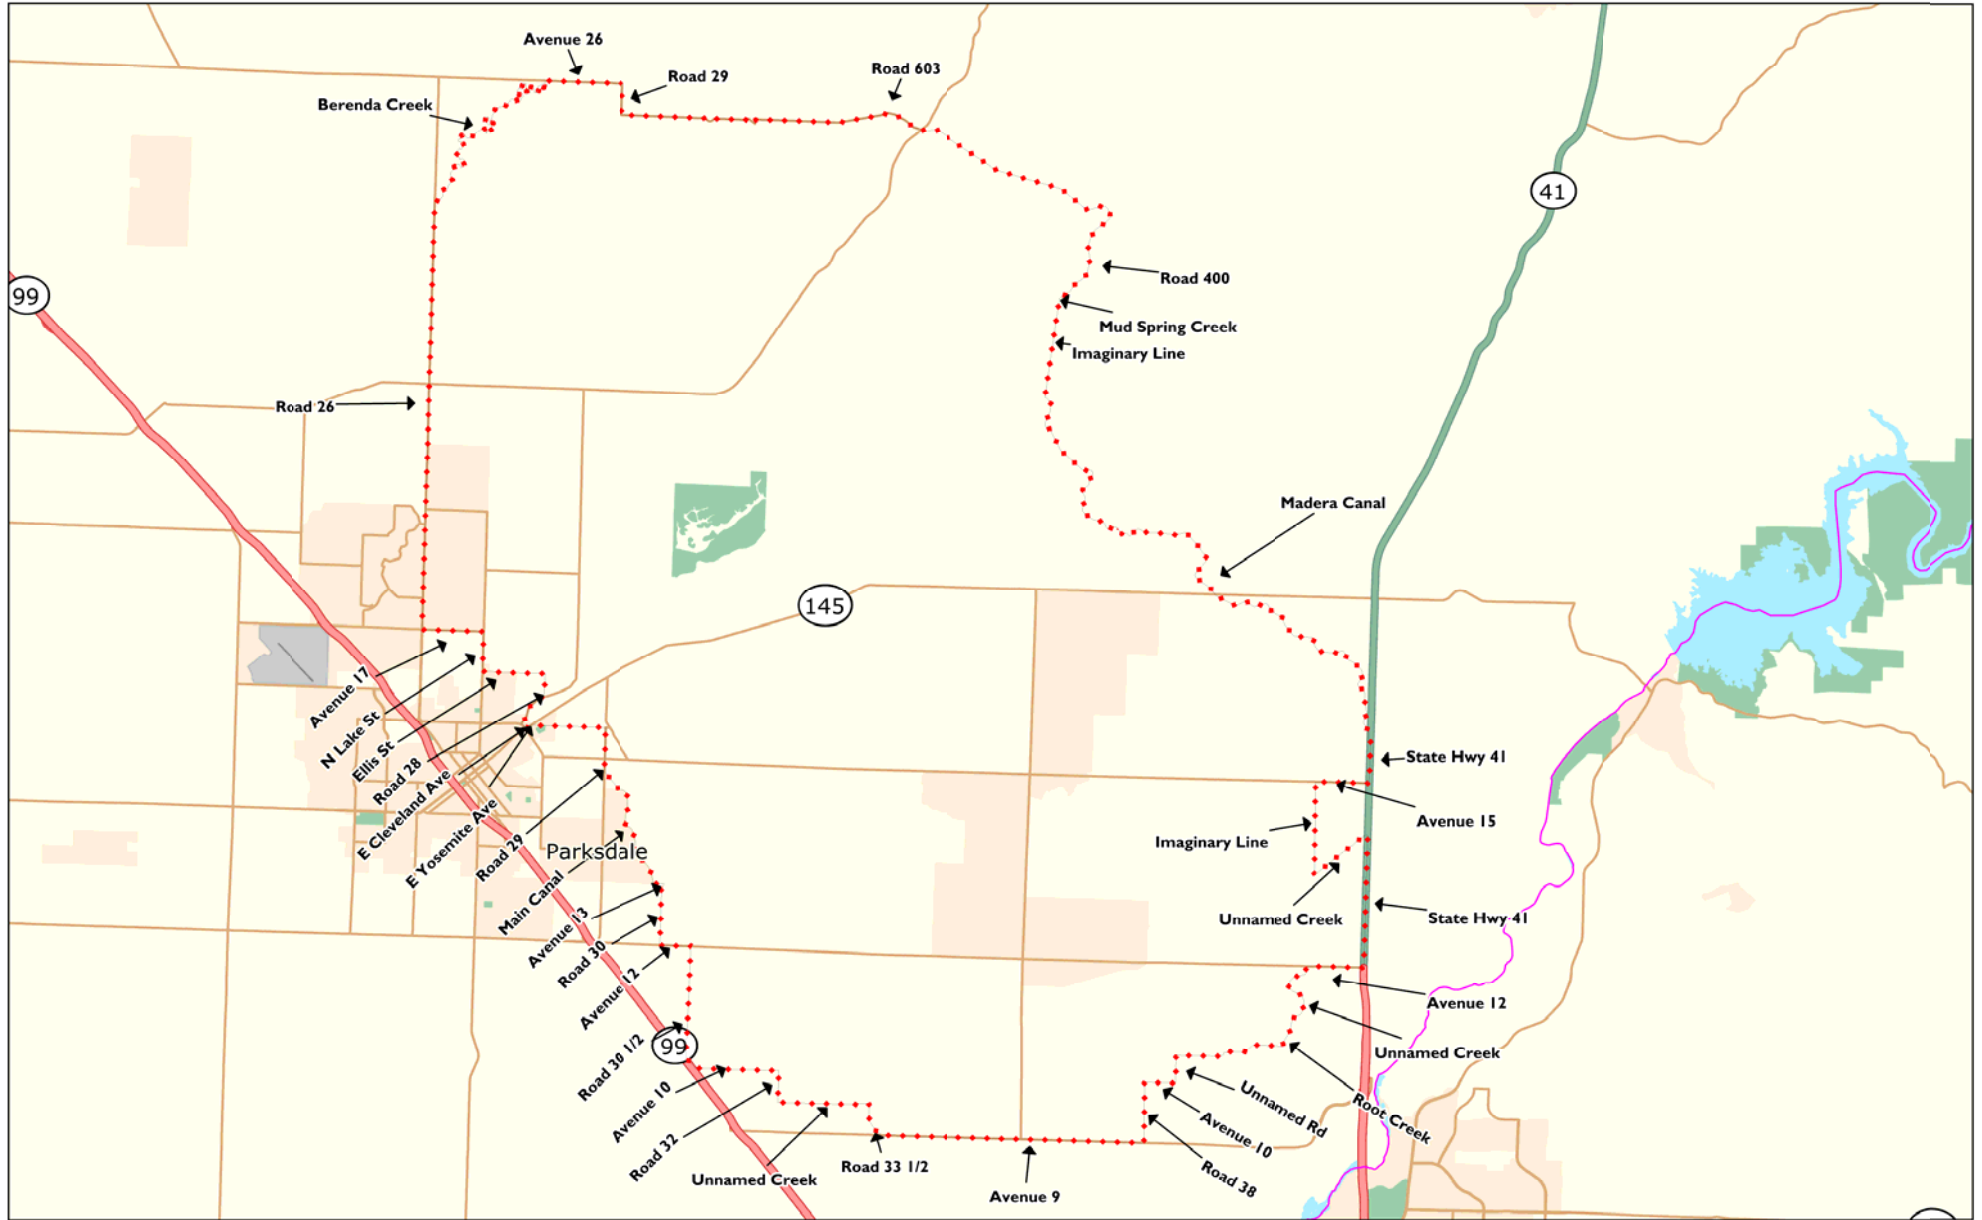

# 2015 Asian Citrus Psyllid Madera County - Madera Area

 Quarantine Boundary 03/20/2015  
(179 sq miles)

Map Printed 03/23/2015  
MapInfo 12.5 StreetPro v 2014.06