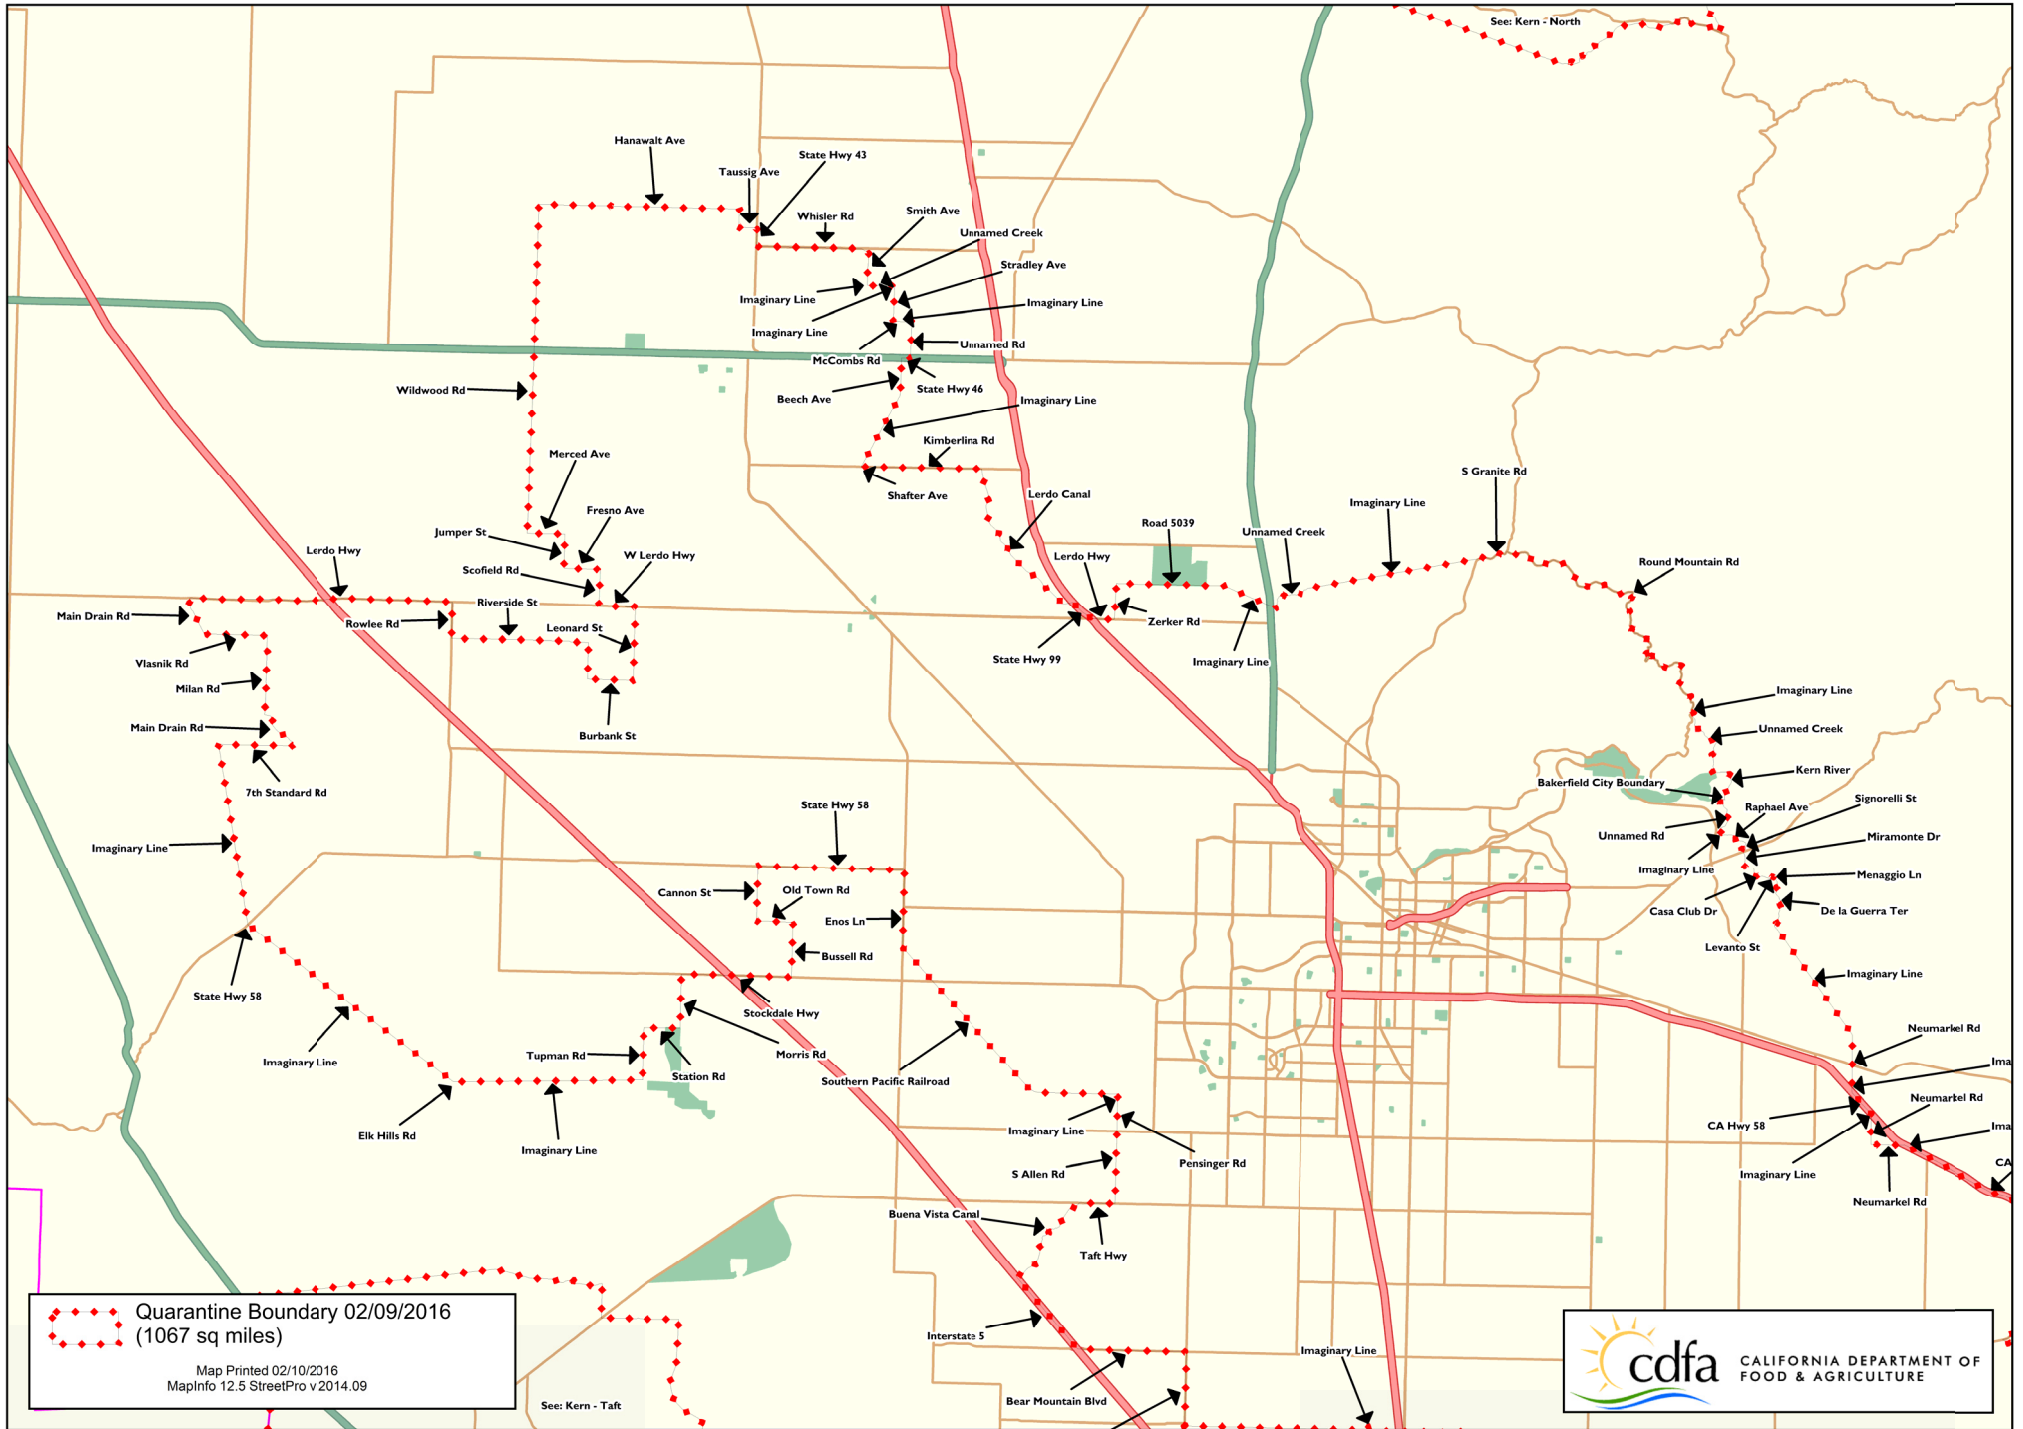

2016 Asian Citrus Psyllid Kern County - Bakersfield North

⋯⋯⋯ Quarantine Boundary 02/09/2016
 (1067 sq miles)
 Map Printed 02/10/2016
 MapInfo 12.5 StreetPro v2014.09

See: Kern - Taft

See: Kern - North