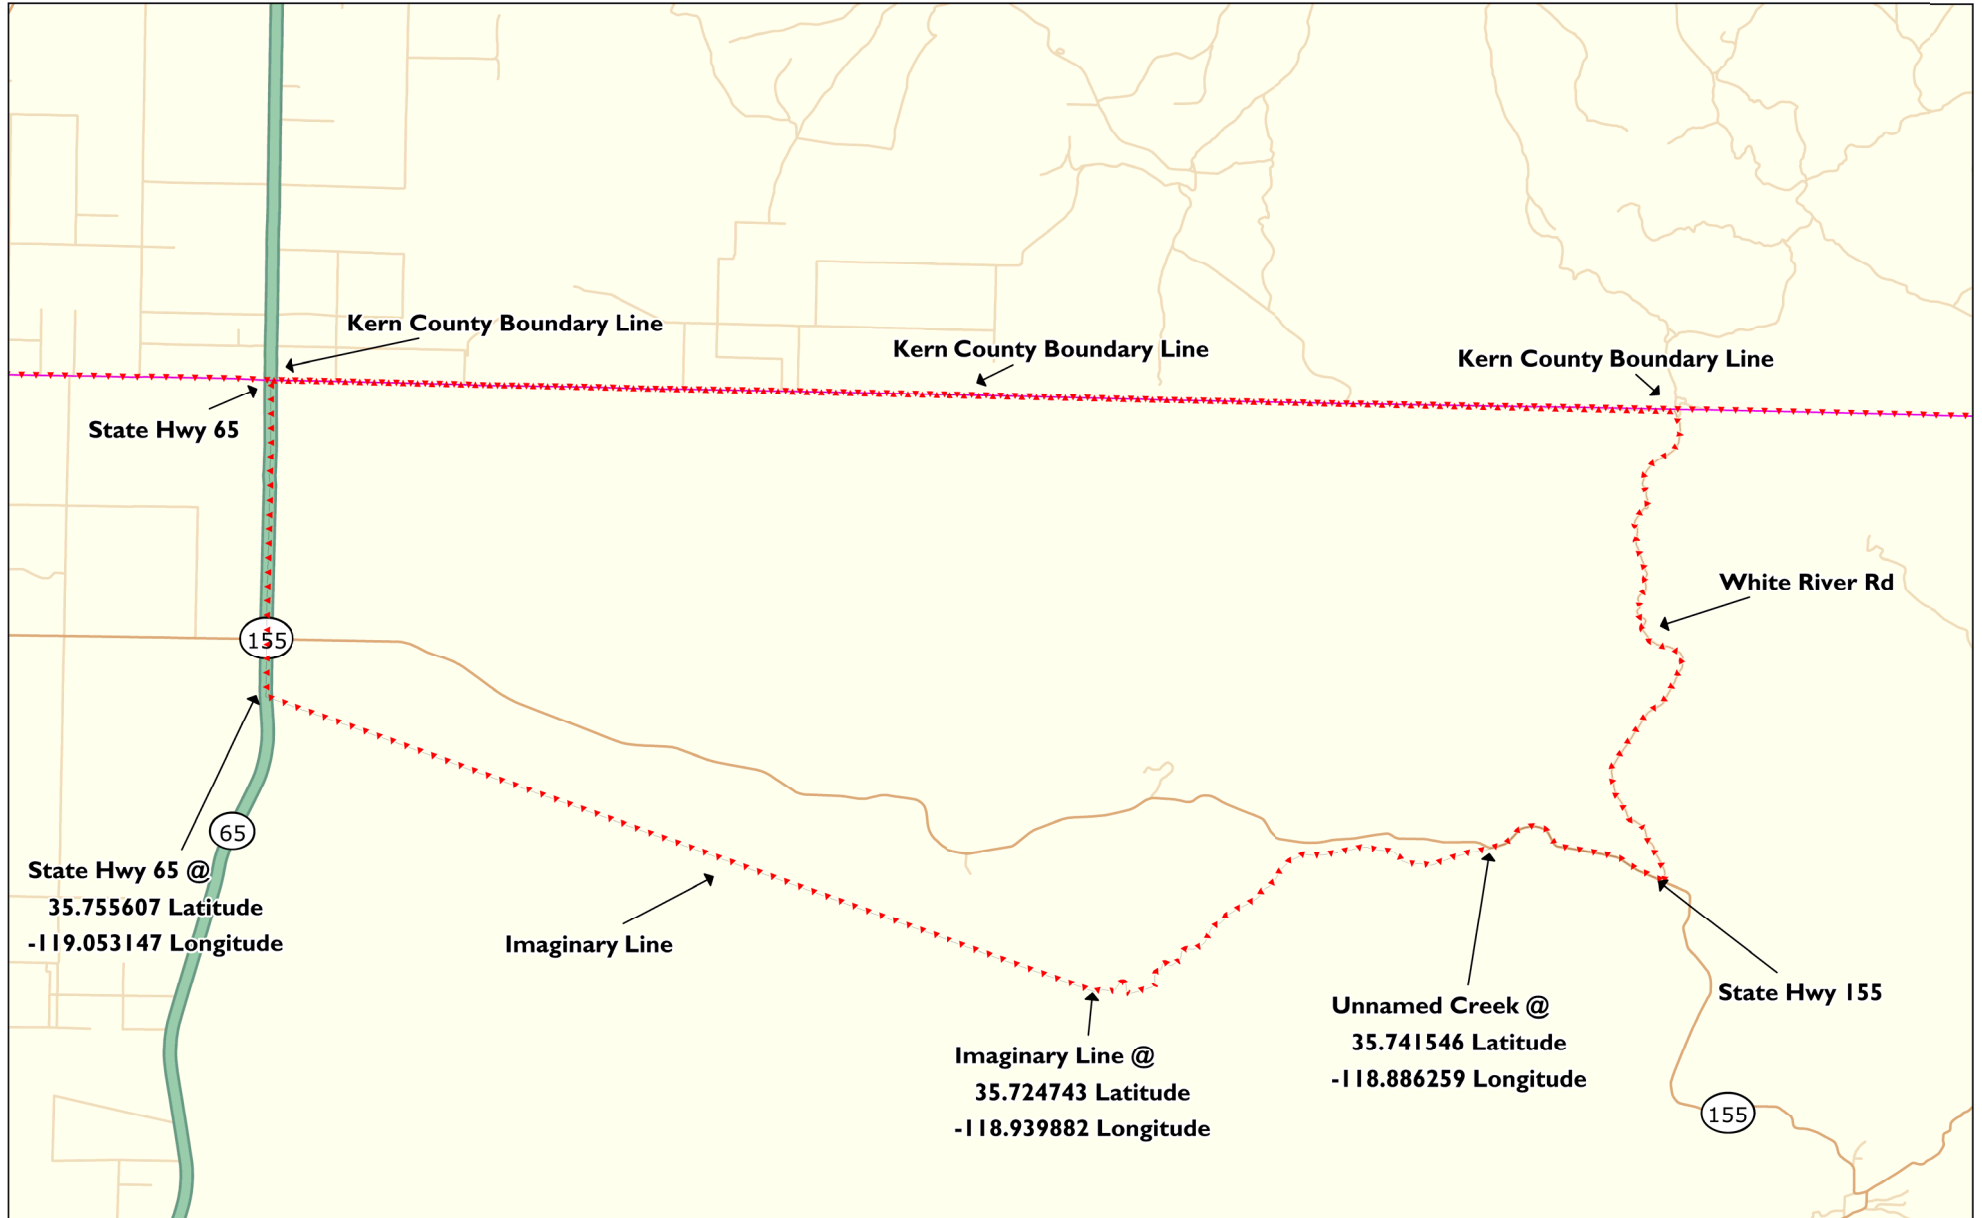

2014 Asian Citrus Psyllid Kern County - North Area

 Quarantine Boundary 09/25/2014
(37 sq miles)

Map Printed 09/26/2014
MapInfo 12.5 StreetPro v 2012.12