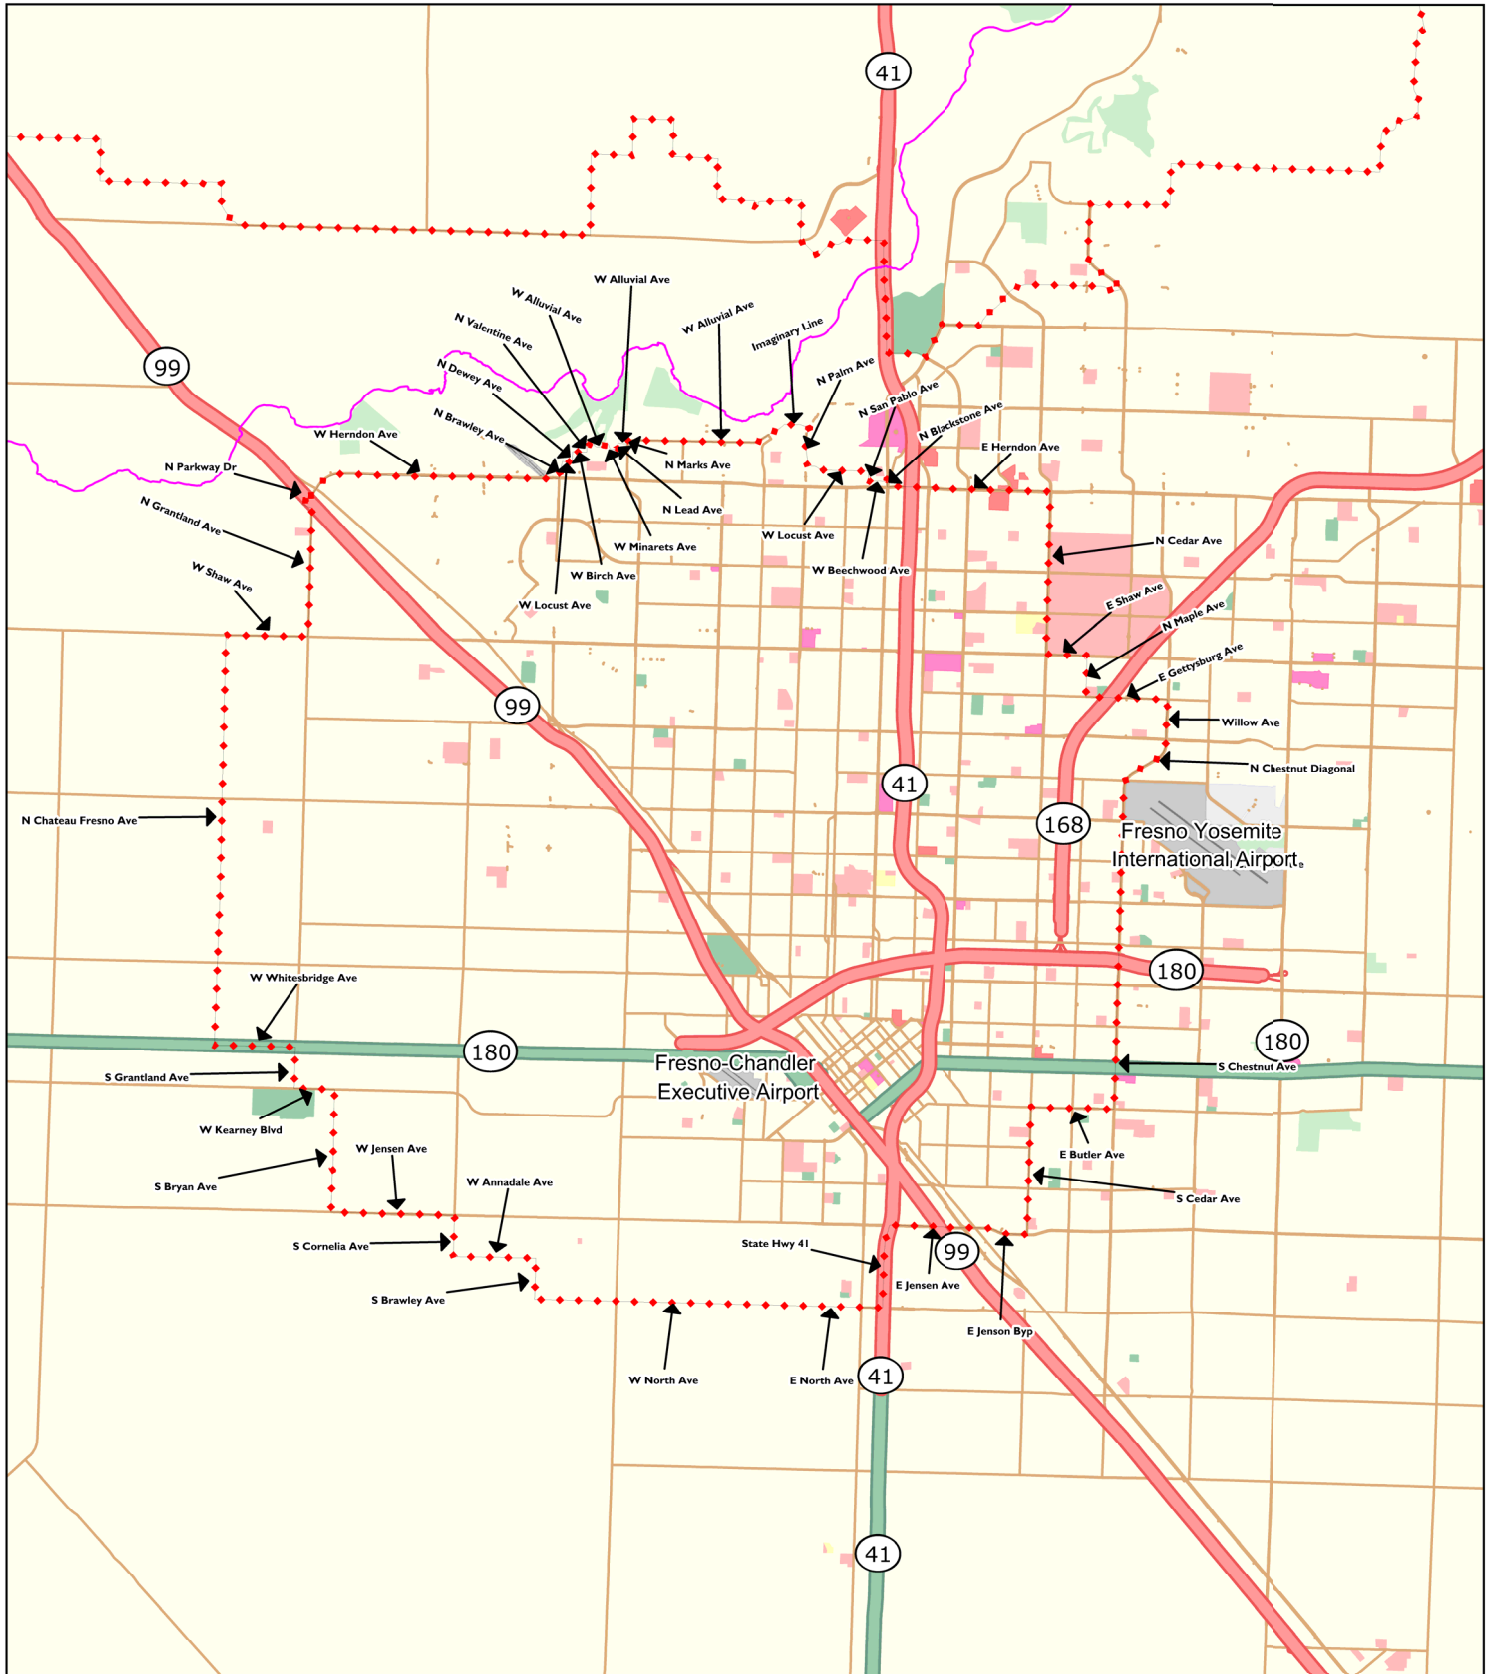

# 2016 Asian Citrus Psyllid Fresno County - Fresno

 Quarantine Boundary 01/14/2016  
(97 sq miles)

Map Printed 01/15/2016  
MapInfo 12.5 StreetPro v 2014.09

CALIFORNIA DEPARTMENT OF  
FOOD & AGRICULTURE