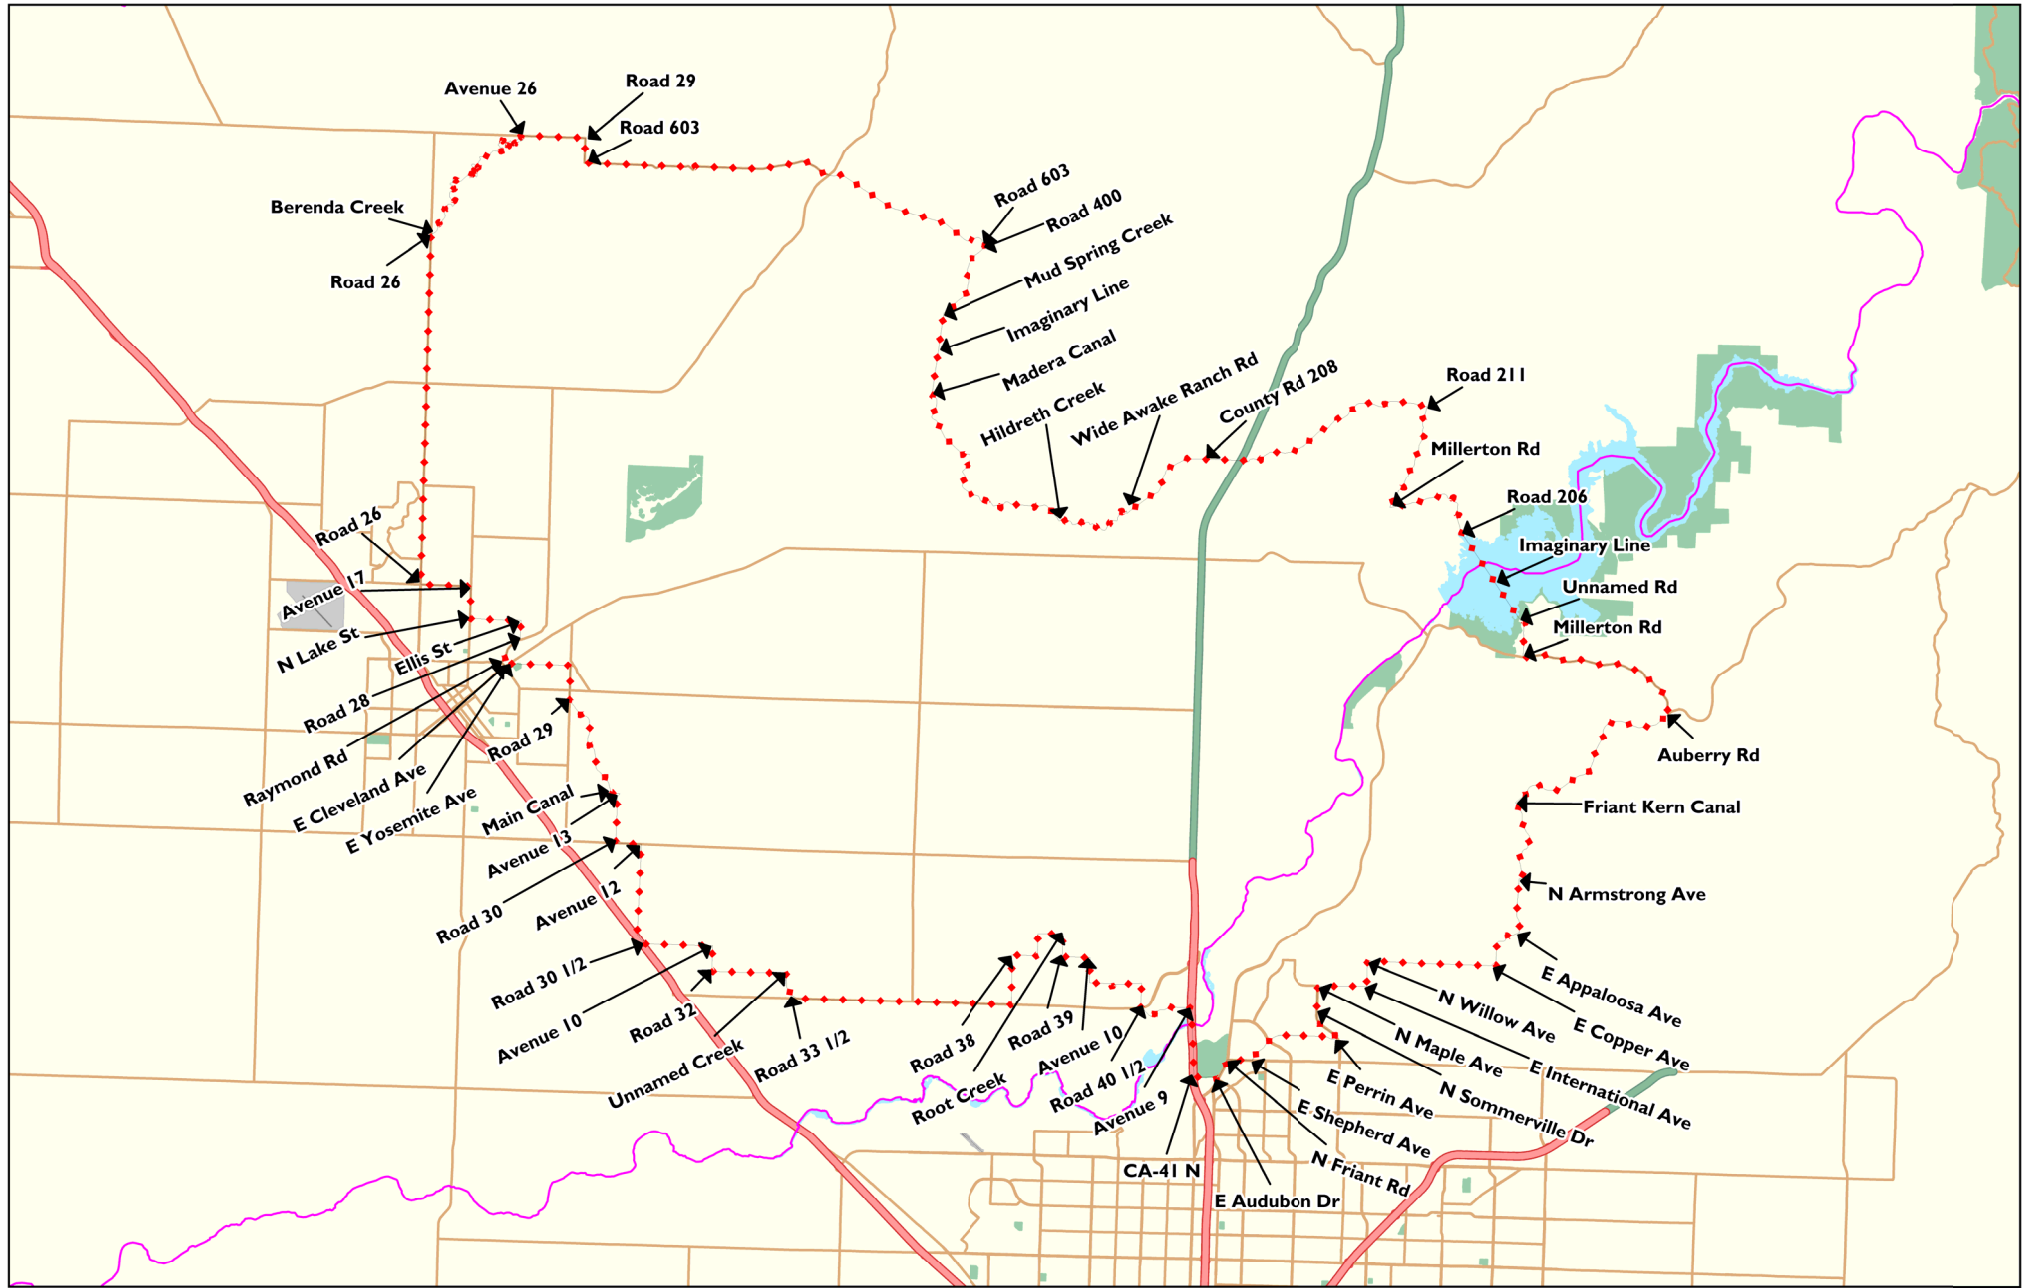

2015 Asian Citrus Psyllid Madera & Fresno Counties - Sumner Hill

 Quarantine Boundary 12/30/2015
 (263 sq miles)
 225 sq miles Madera County
 38 sq miles Fresno County
Map Printed 12/30/2015
 MapInfo 12.5 StreetPro v 2014.09