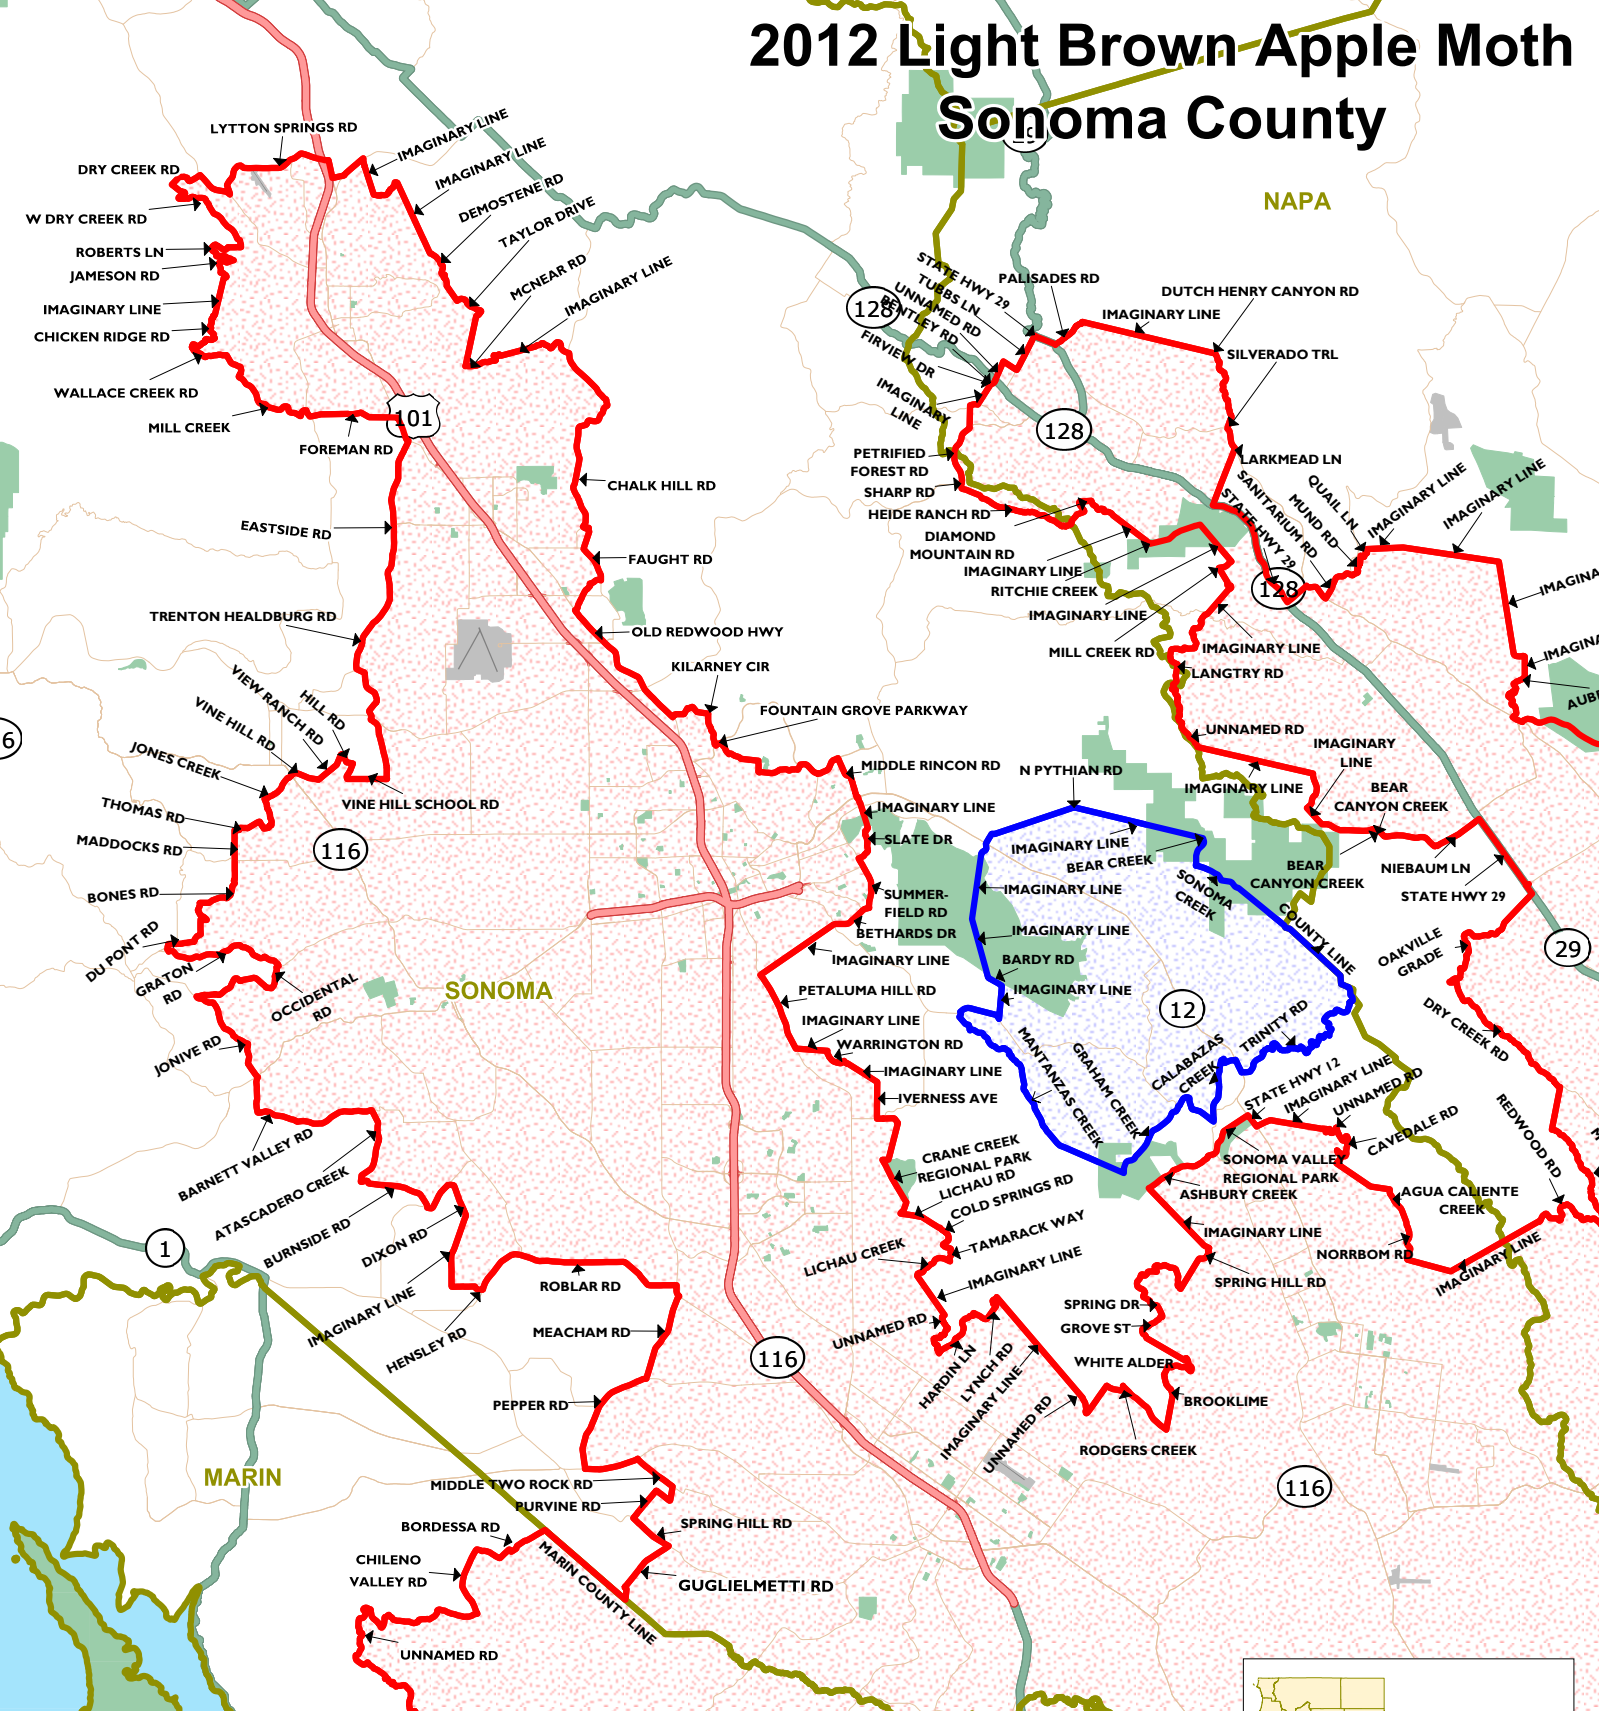

# 2012 Light Brown Apple Moth Sonoma County

Regulated Area  
 Quarantine Boundaries  
 Statutory Authority Boundaries  
 County Boundary  
**(39 total sq miles in Sonoma County)**

Map Printed 5/14/2012  
MapInfo 11.00 StreePro v 201103