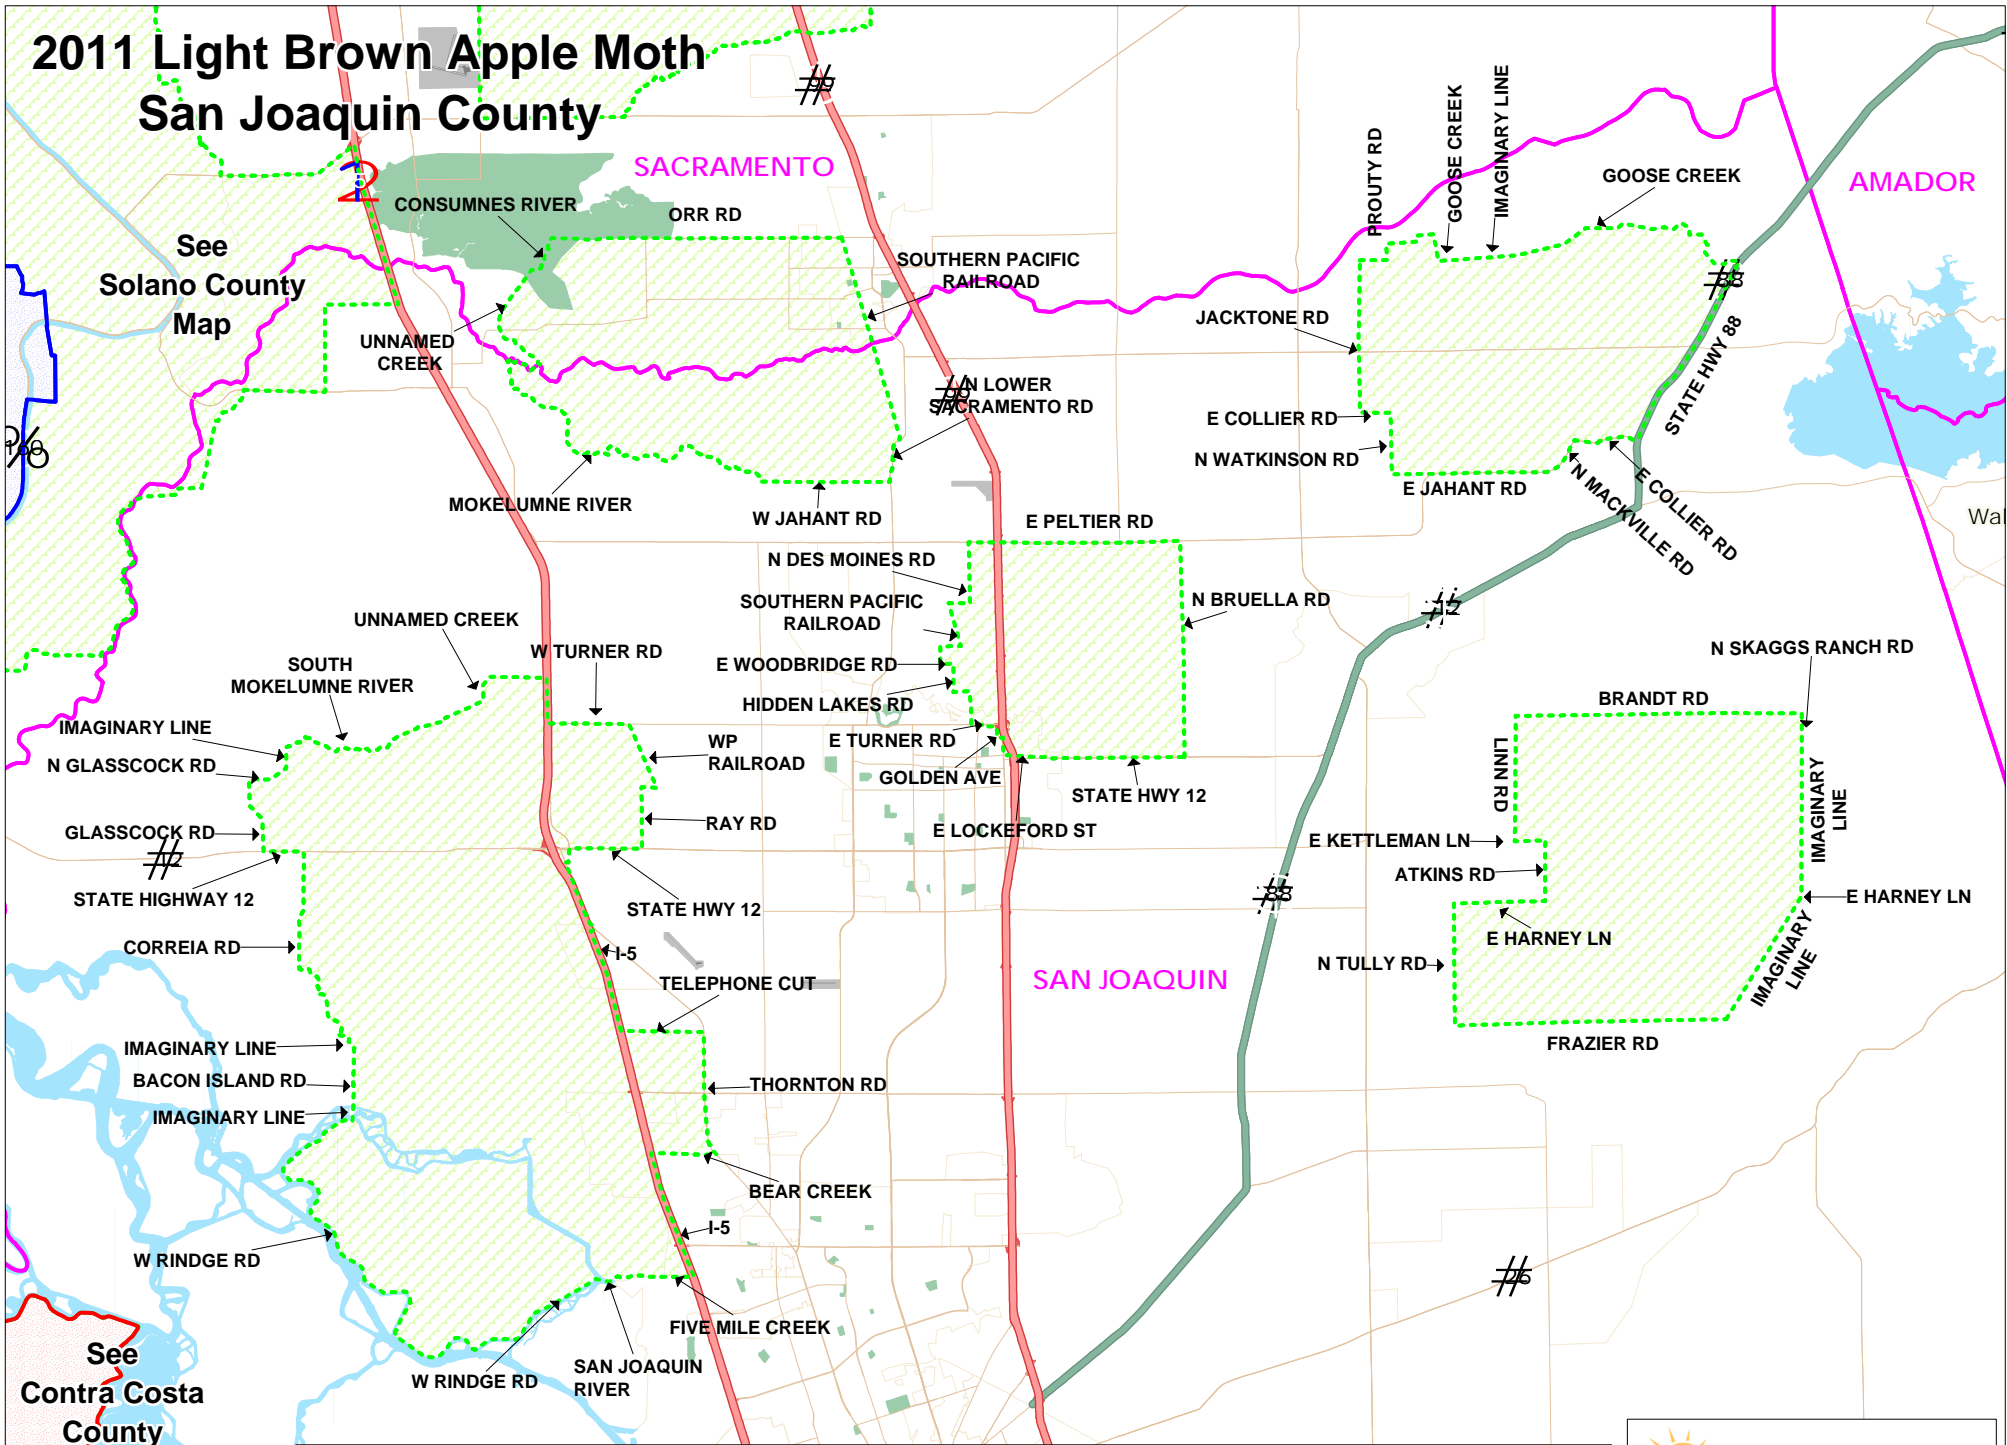

2011 Light Brown Apple Moth San Joaquin County

See
Solano County
Map

See
Contra Costa
County
Map

| | | |
|--|--|--|
|  Statutory Authority Boundary |  Quarantine Boundary |  Regulated Area |
|--|--|--|