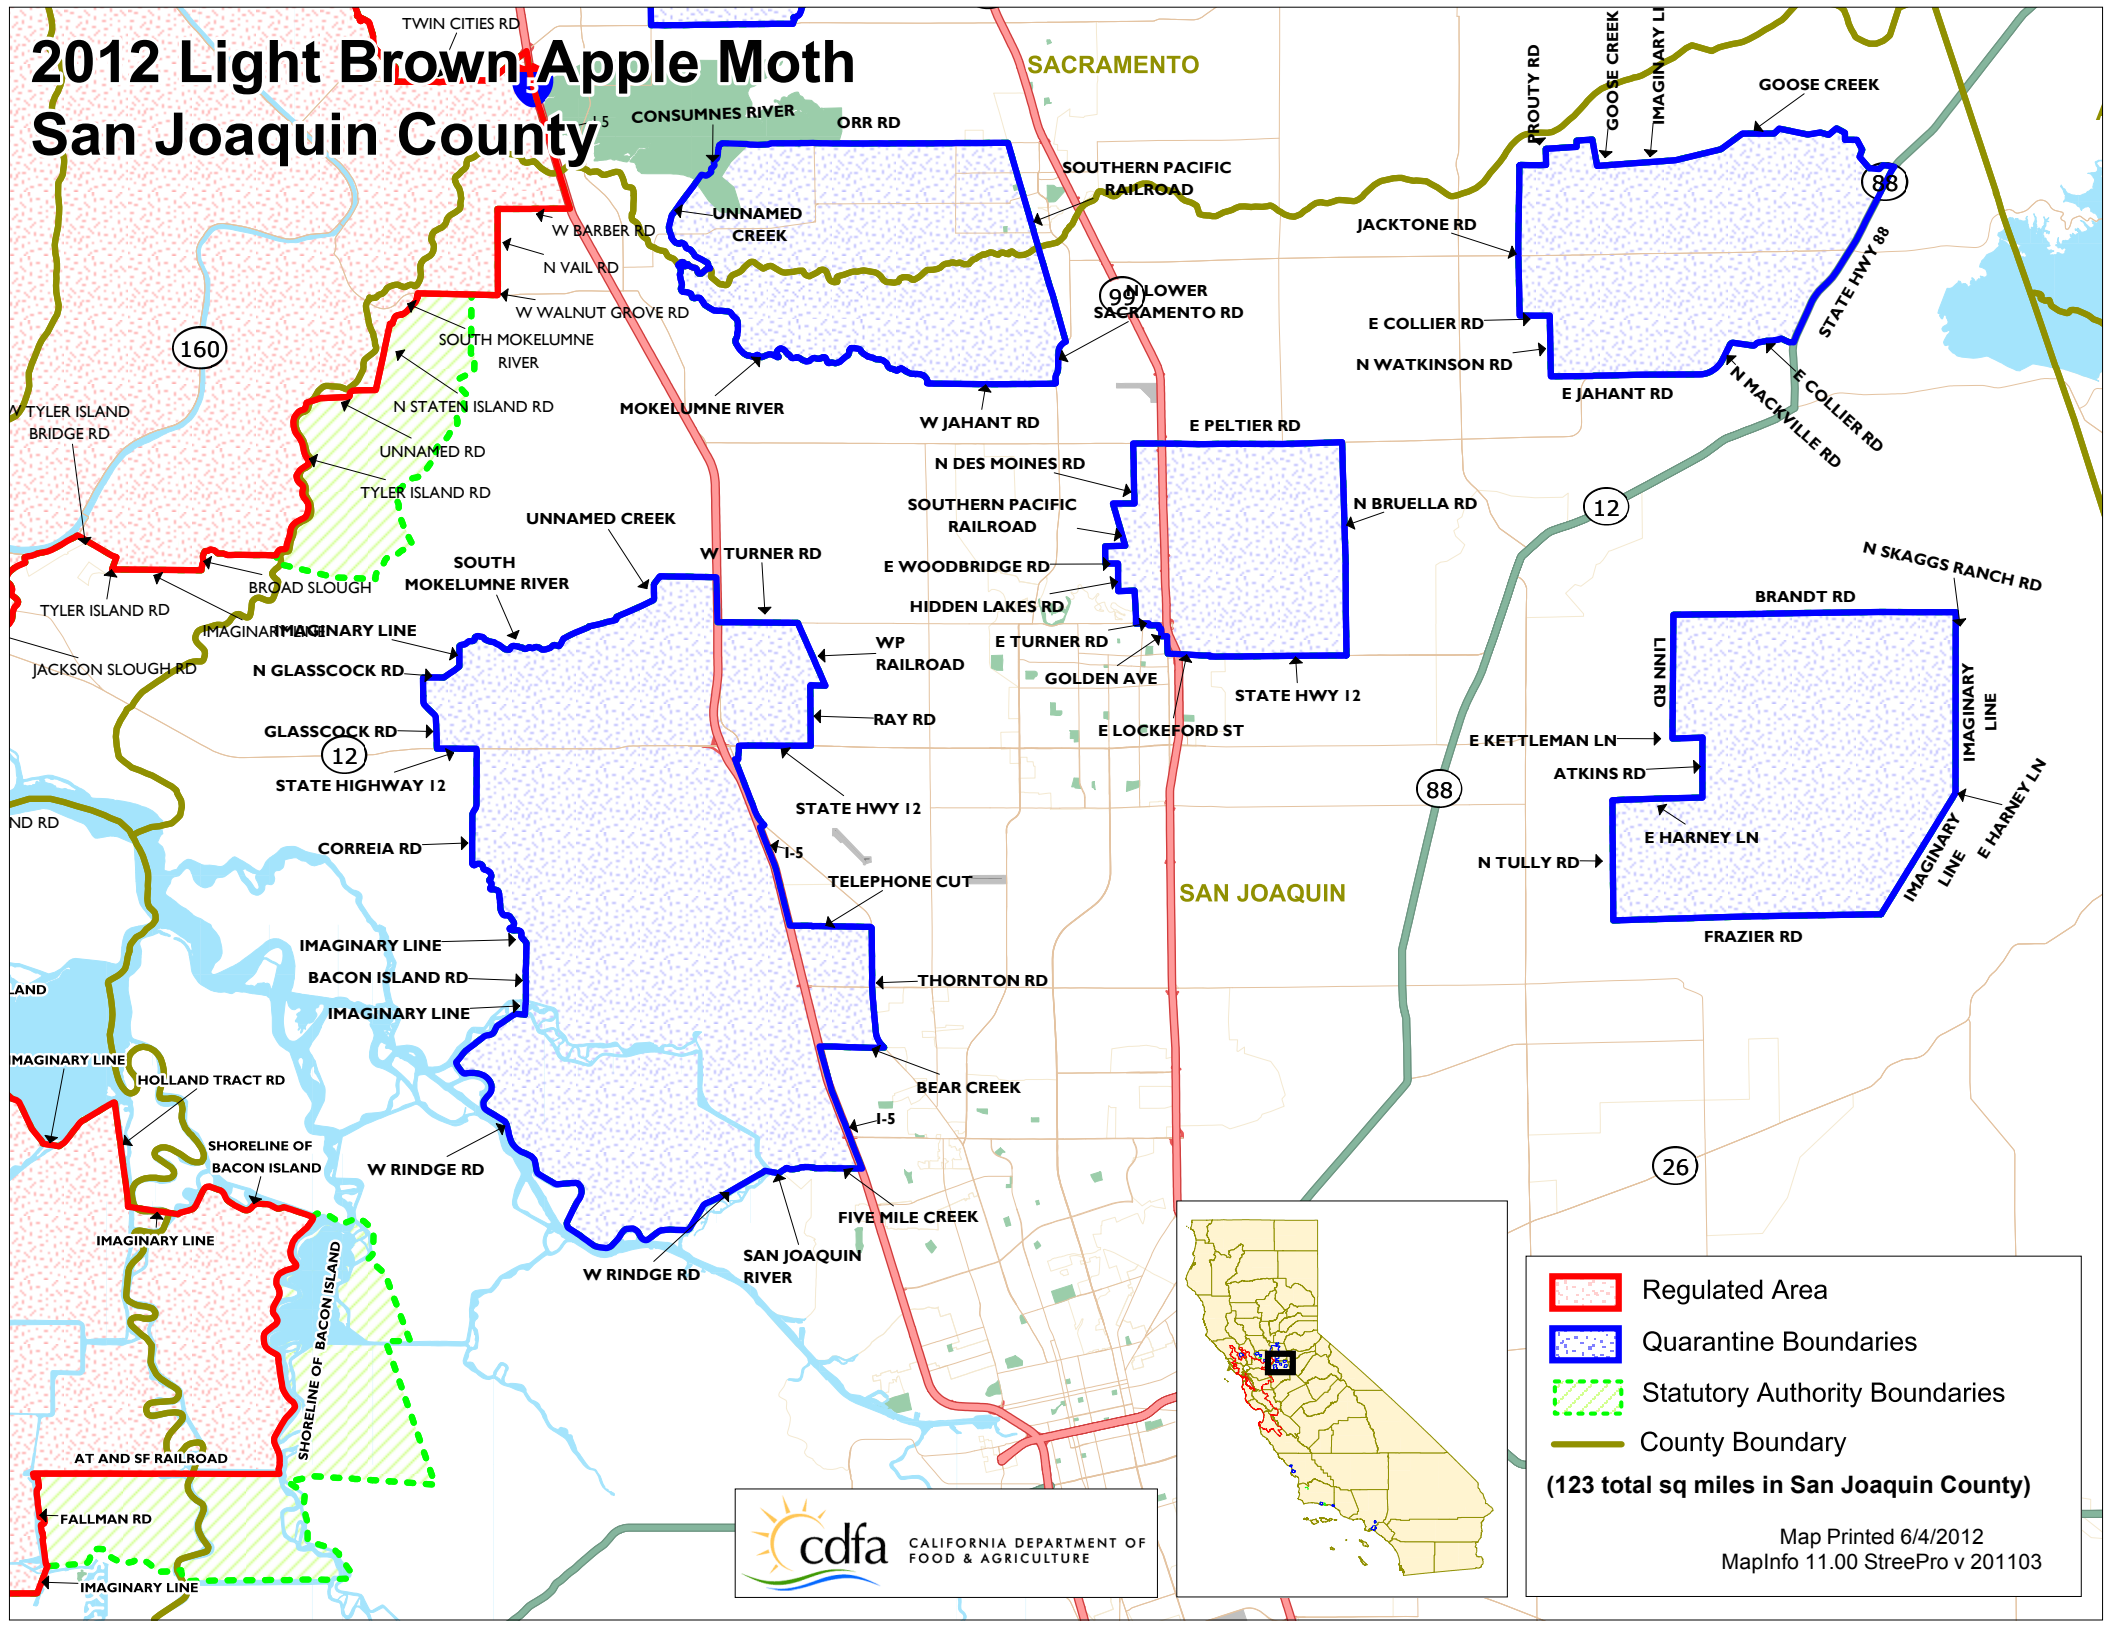

2012 Light Brown Apple Moth San Joaquin County

- Regulated Area
 - Quarantine Boundaries
 - Statutory Authority Boundaries
 - County Boundary
- (123 total sq miles in San Joaquin County)

Map Printed 6/4/2012
MapInfo 11.00 StreePro v 201103