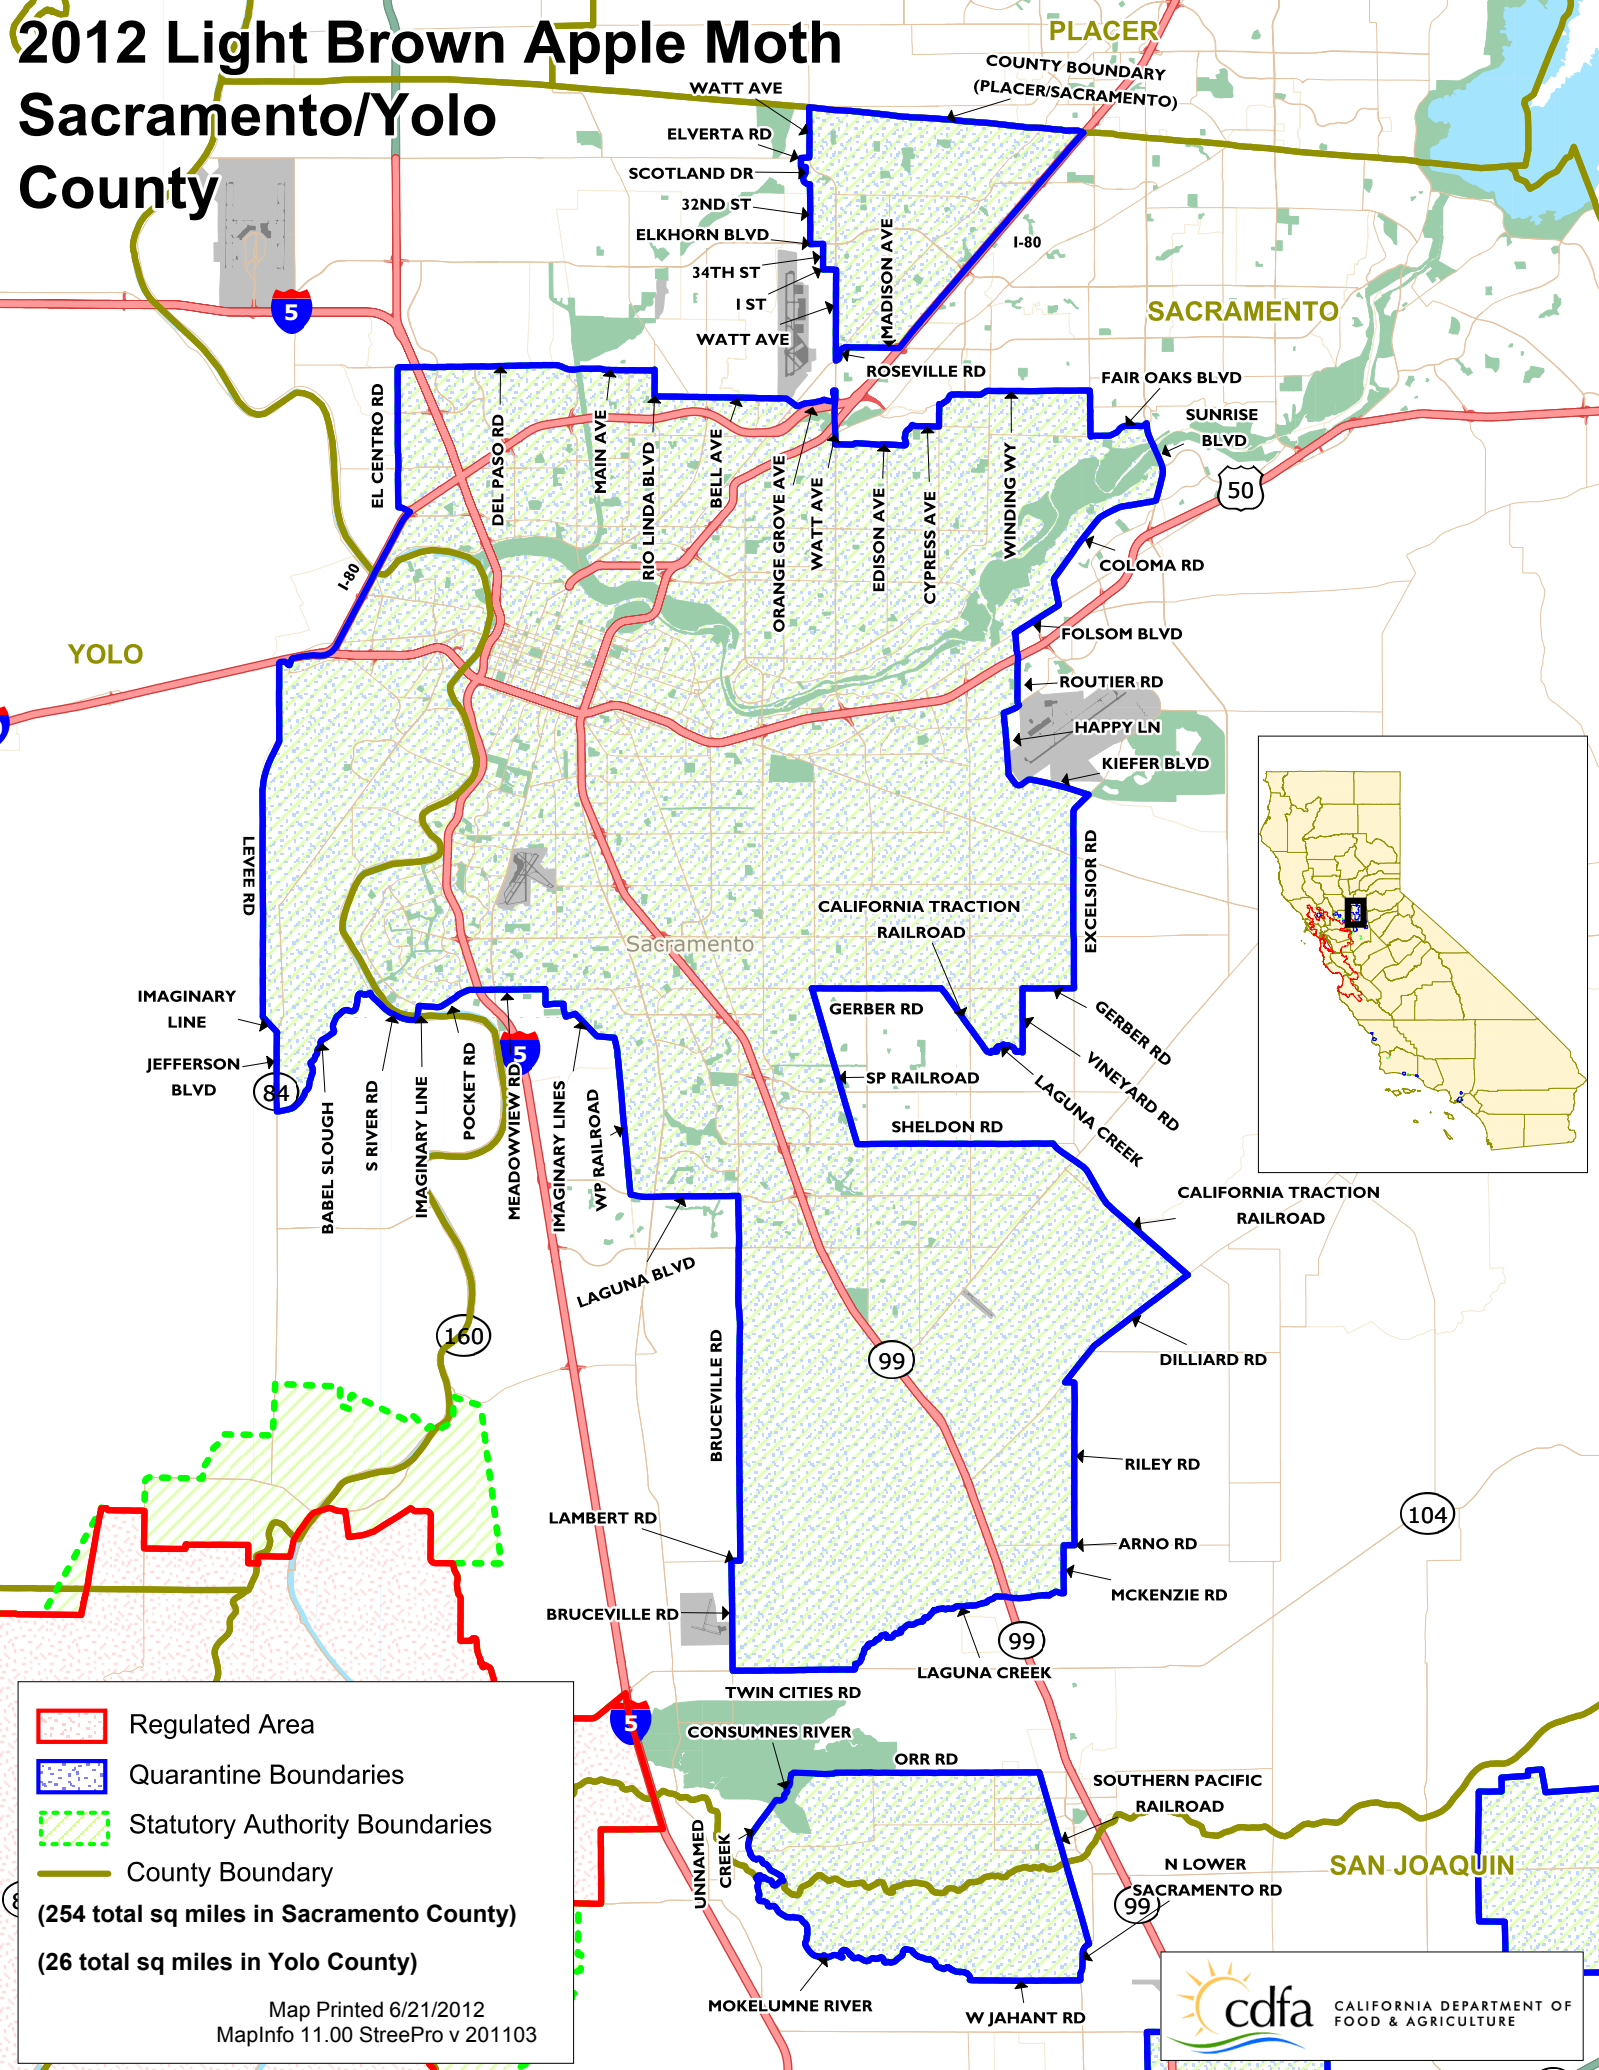

2012 Light Brown Apple Moth Sacramento/Yolo County

Regulated Area
 Quarantine Boundaries
 Statutory Authority Boundaries
 County Boundary

(254 total sq miles in Sacramento County)
(26 total sq miles in Yolo County)

Map Printed 6/21/2012
 MapInfo 11.00 StreePro v 201103