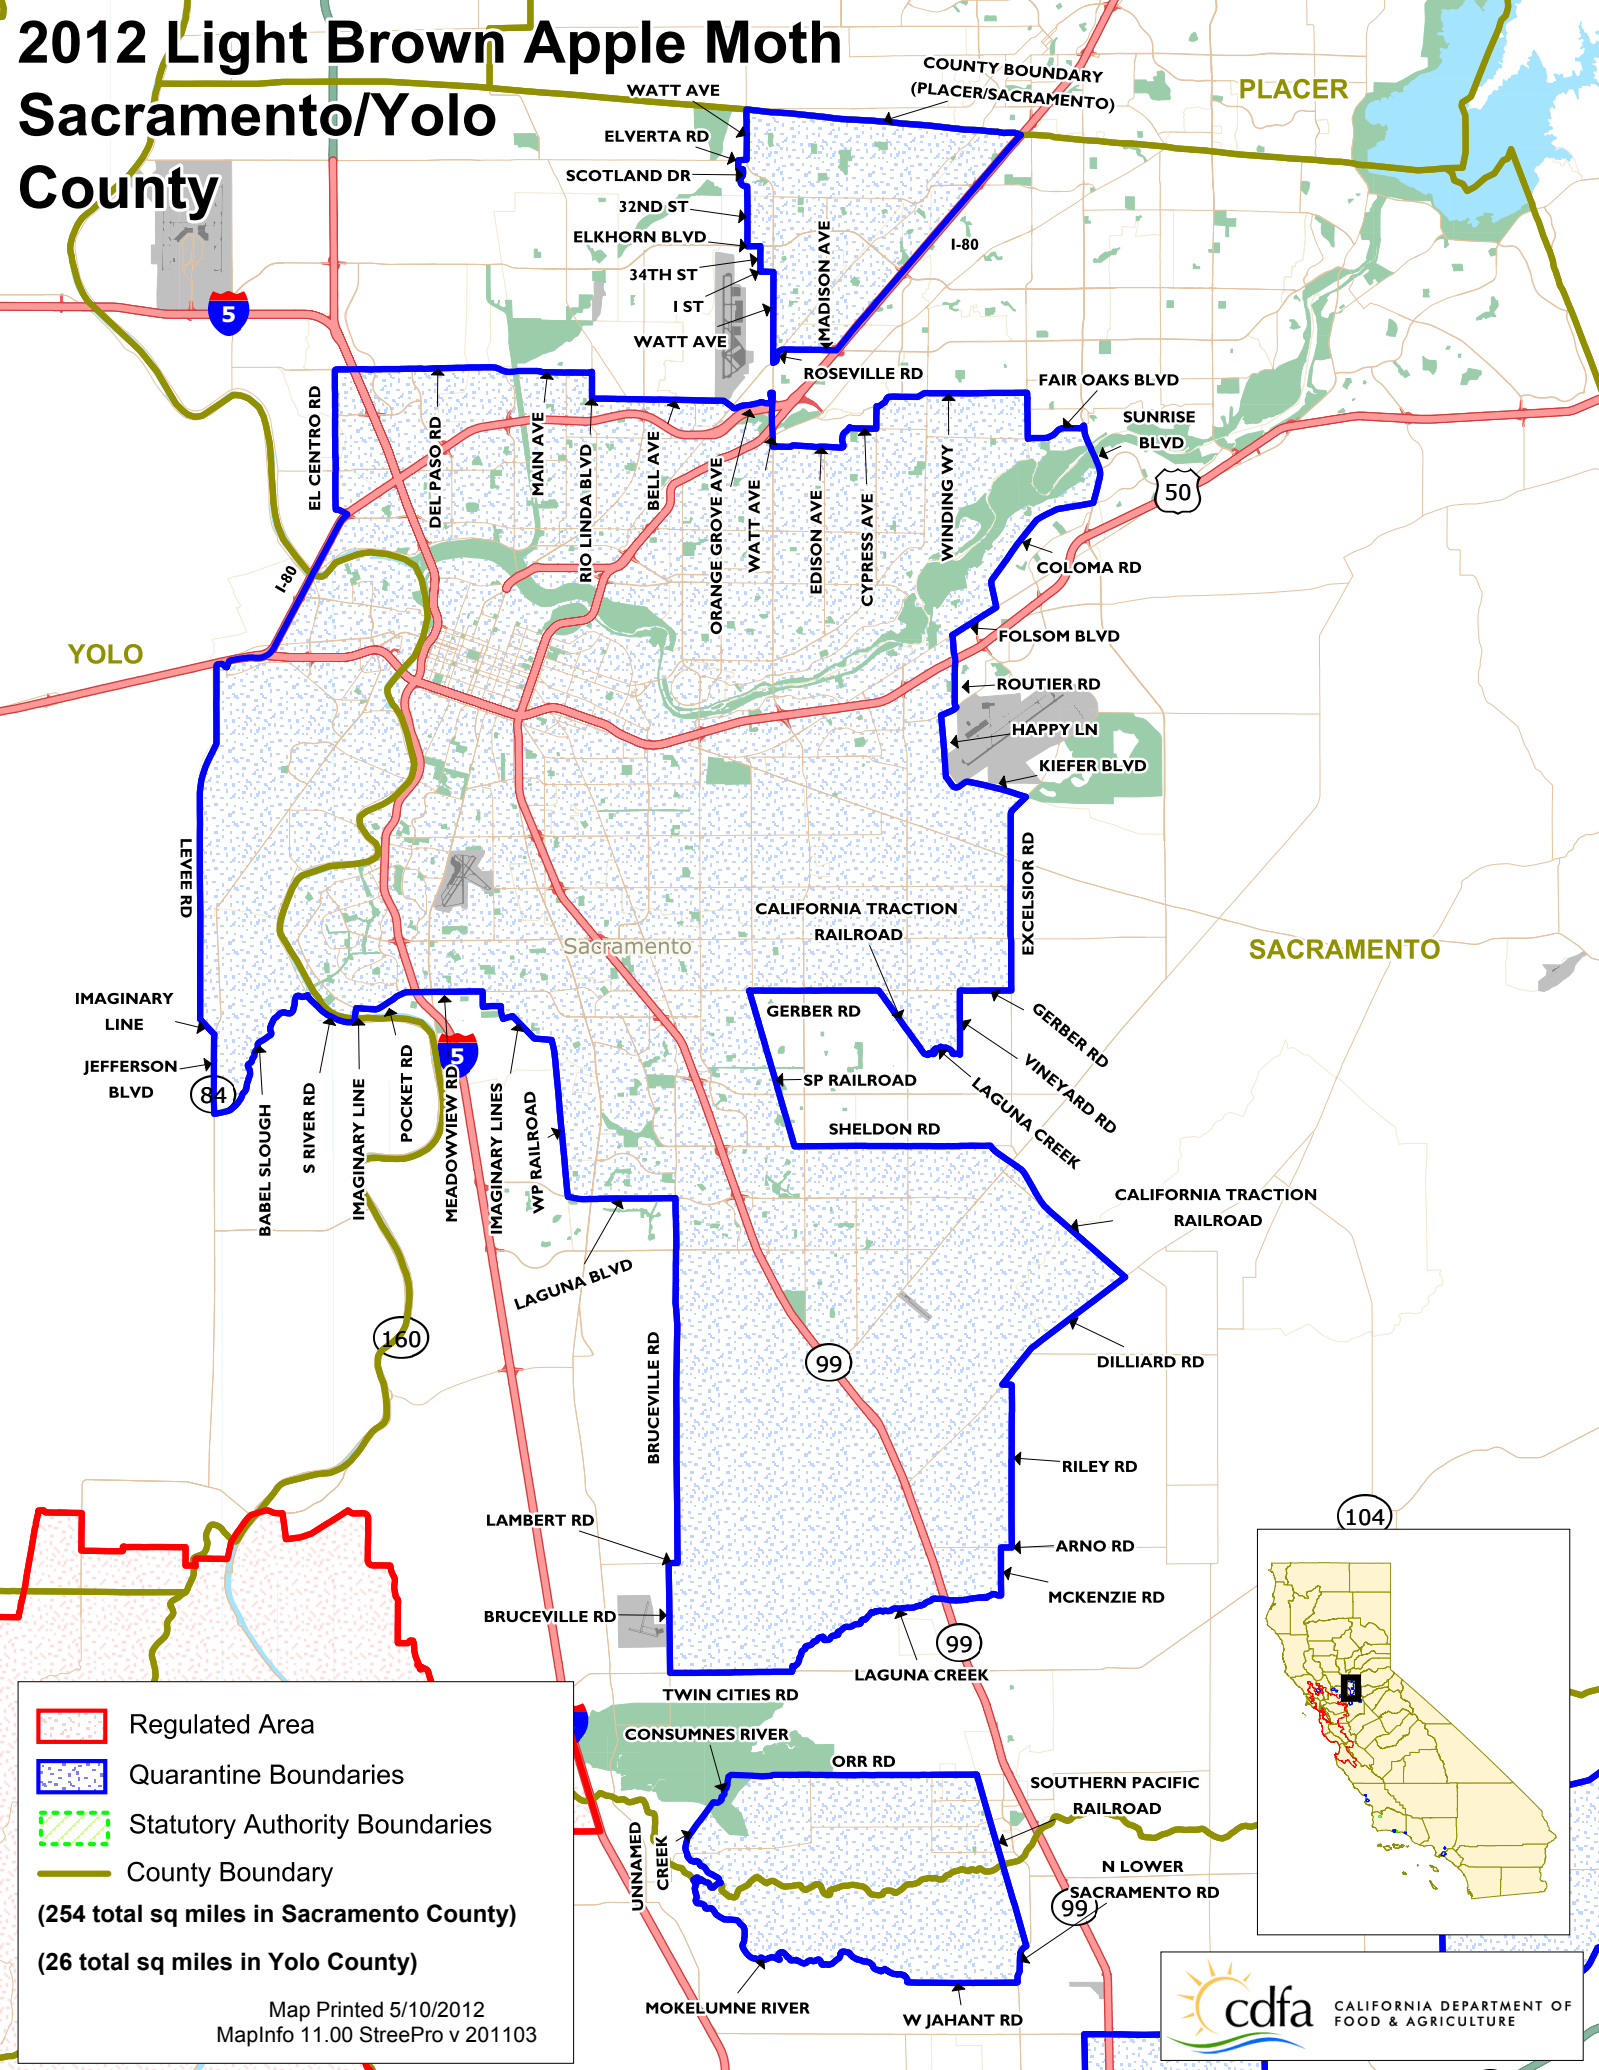

2012 Light Brown Apple Moth Sacramento/Yolo County

Regulated Area
 Quarantine Boundaries
 Statutory Authority Boundaries
 County Boundary

(254 total sq miles in Sacramento County)
(26 total sq miles in Yolo County)

Map Printed 5/10/2012
 MapInfo 11.00 StreePro v 201103