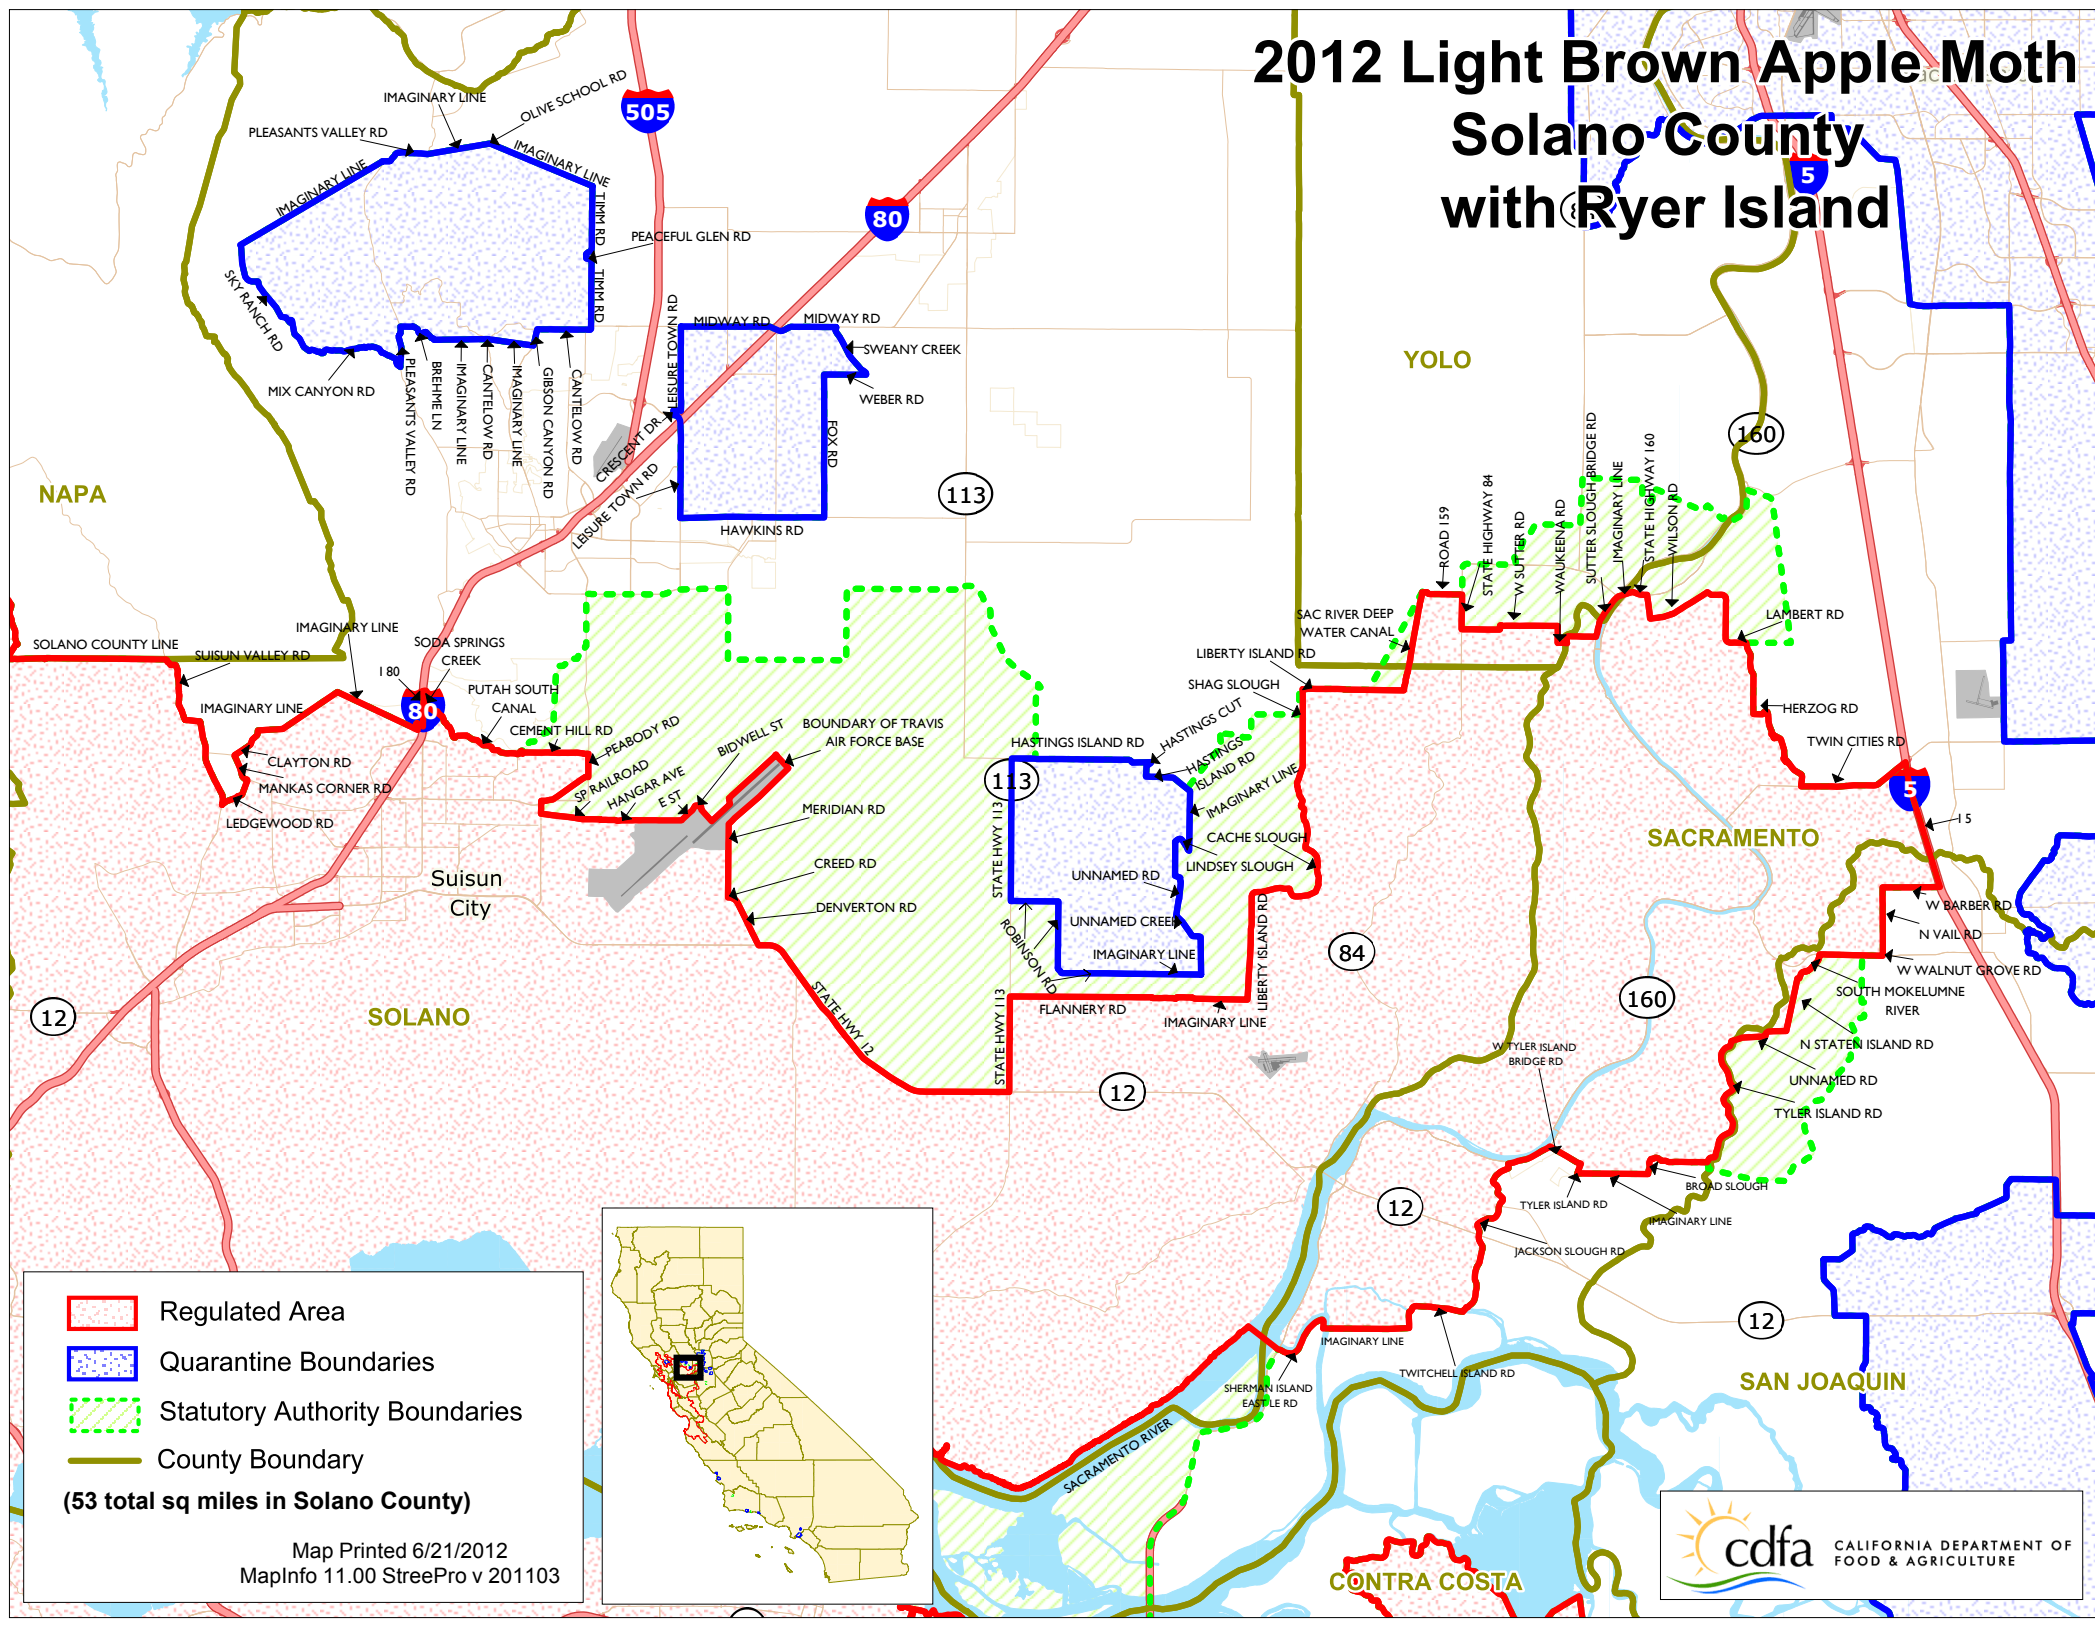

2012 Light Brown Apple Moth Solano County with Ryer Island

- Regulated Area
 - Quarantine Boundaries
 - Statutory Authority Boundaries
 - County Boundary
- (53 total sq miles in Solano County)**

Map Printed 6/21/2012
MapInfo 11.00 StreePro v 201103