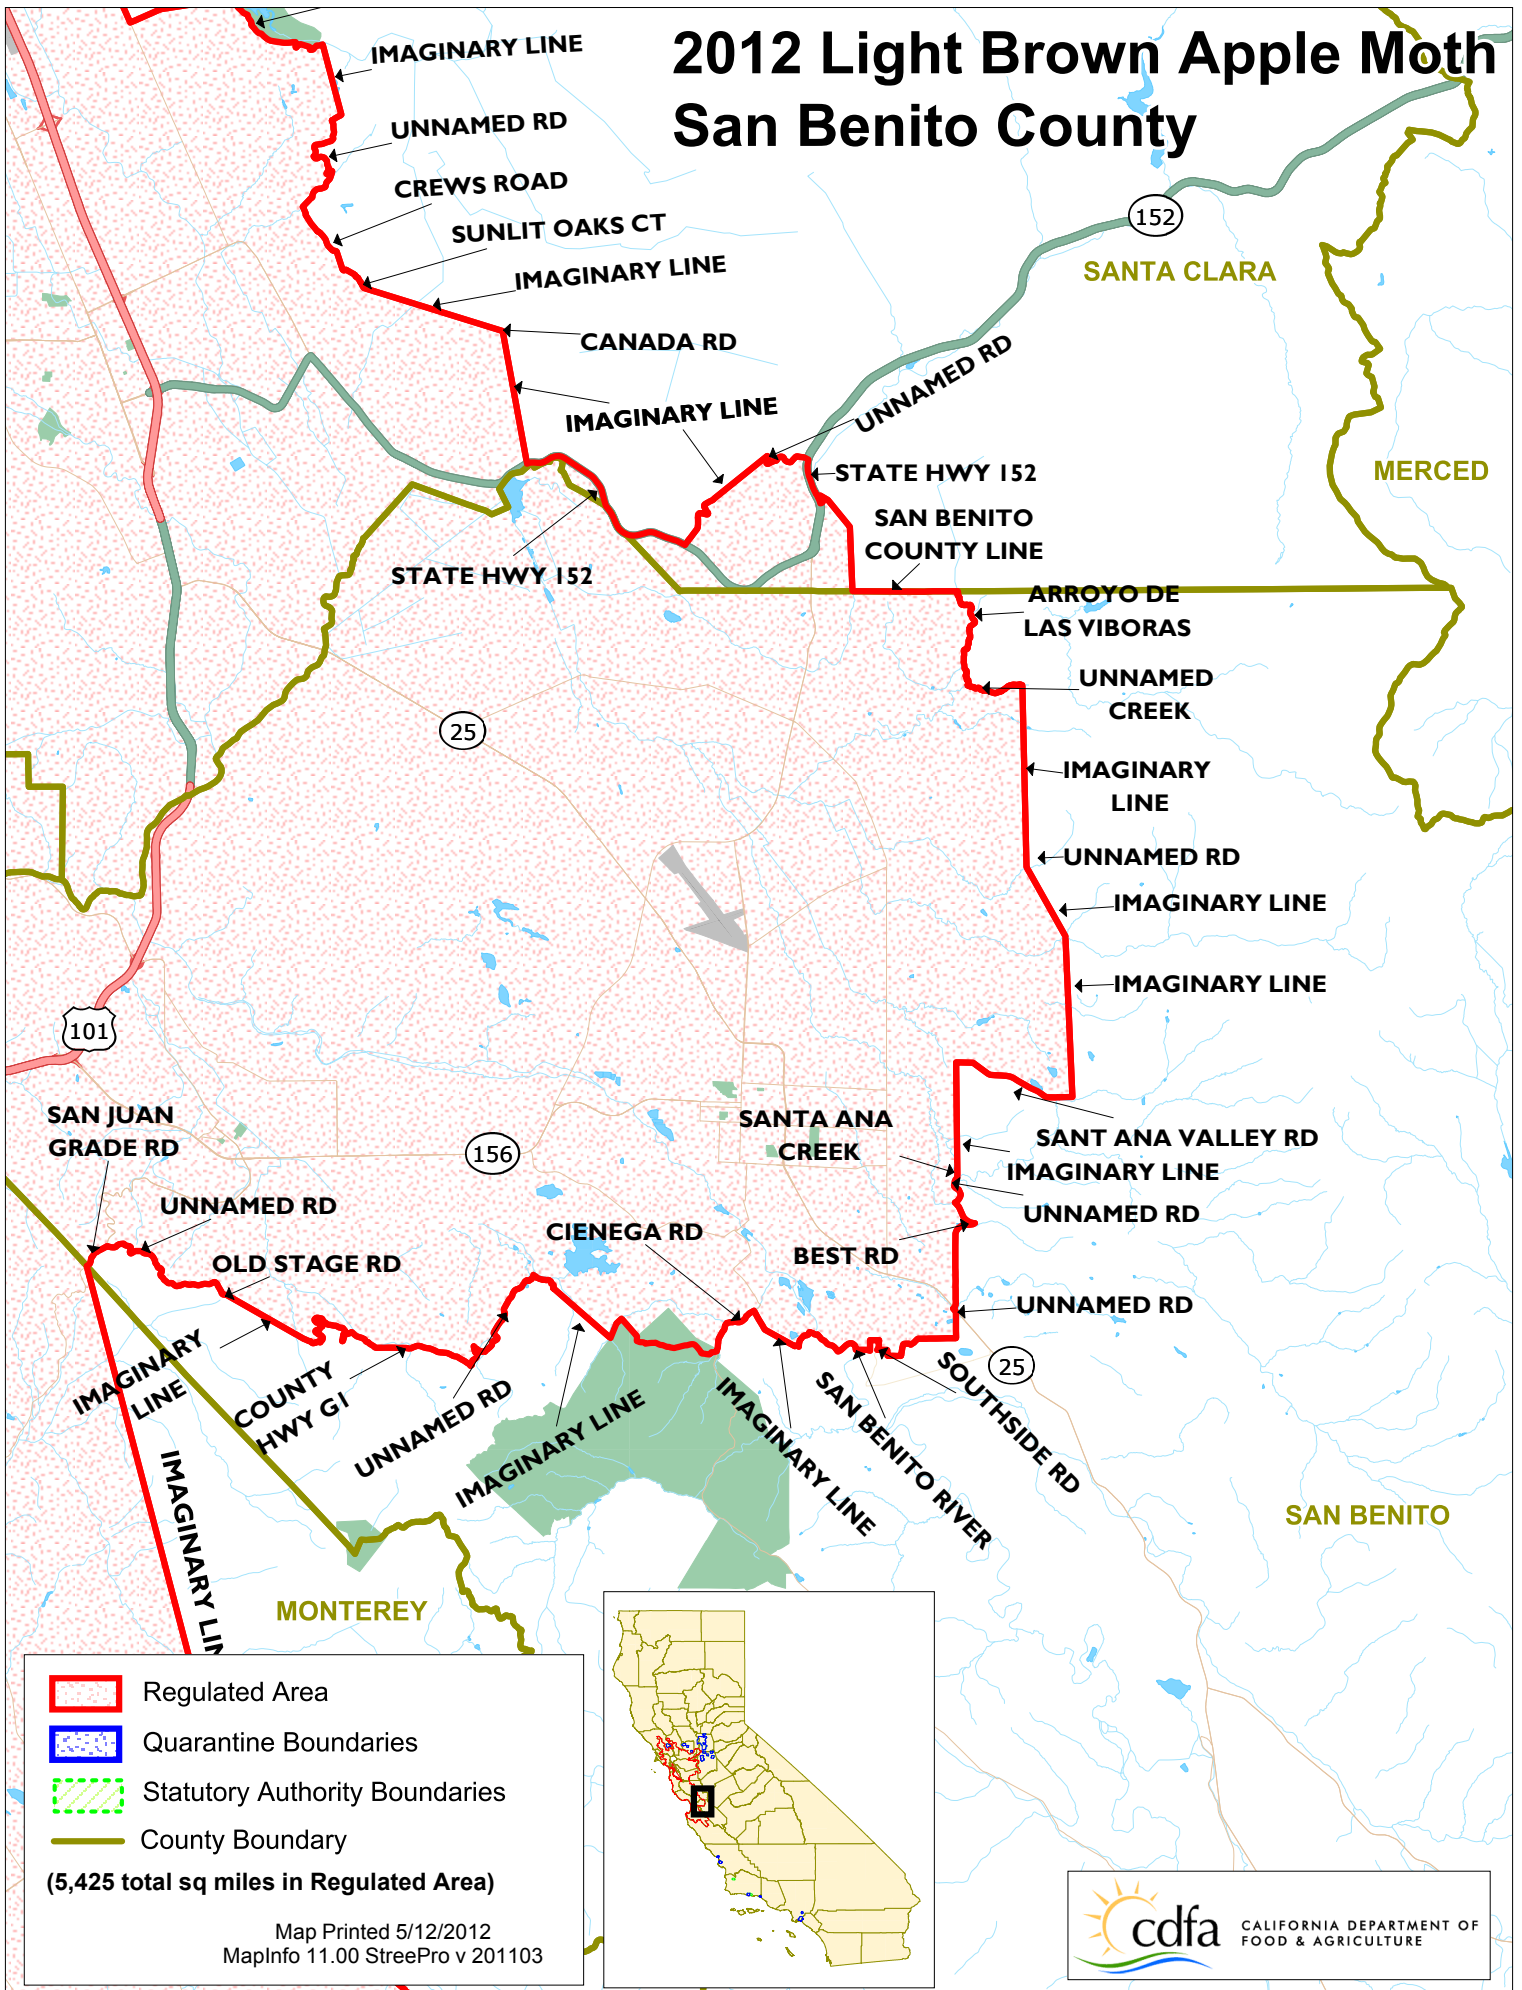

2012 Light Brown Apple Moth San Benito County

IMAGINARY LINE

UNNAMED RD

CREWS ROAD

SUNLIT OAKS CT

IMAGINARY LINE

CANADA RD

IMAGINARY LINE

UNNAMED RD

STATE HWY 152

SAN BENITO COUNTY LINE

STATE HWY 152

ARROYO DE LAS VIBORAS

UNNAMED CREEK

IMAGINARY LINE

UNNAMED RD

IMAGINARY LINE

IMAGINARY LINE

101

SAN JUAN GRADE RD

UNNAMED RD

OLD STAGE RD

IMAGINARY LINE

COUNTY HWY G1

UNNAMED RD

IMAGINARY LINE

CIENEGA RD

SANTA ANA CREEK

BEST RD

SANT ANA VALLEY RD

IMAGINARY LINE

UNNAMED RD

UNNAMED RD

156

IMAGINARY LINE

SAN BENITO RIVER

SOUTHSIDE RD

25

SAN BENITO

MONTEREY

152

SANTA CLARA

MERCED