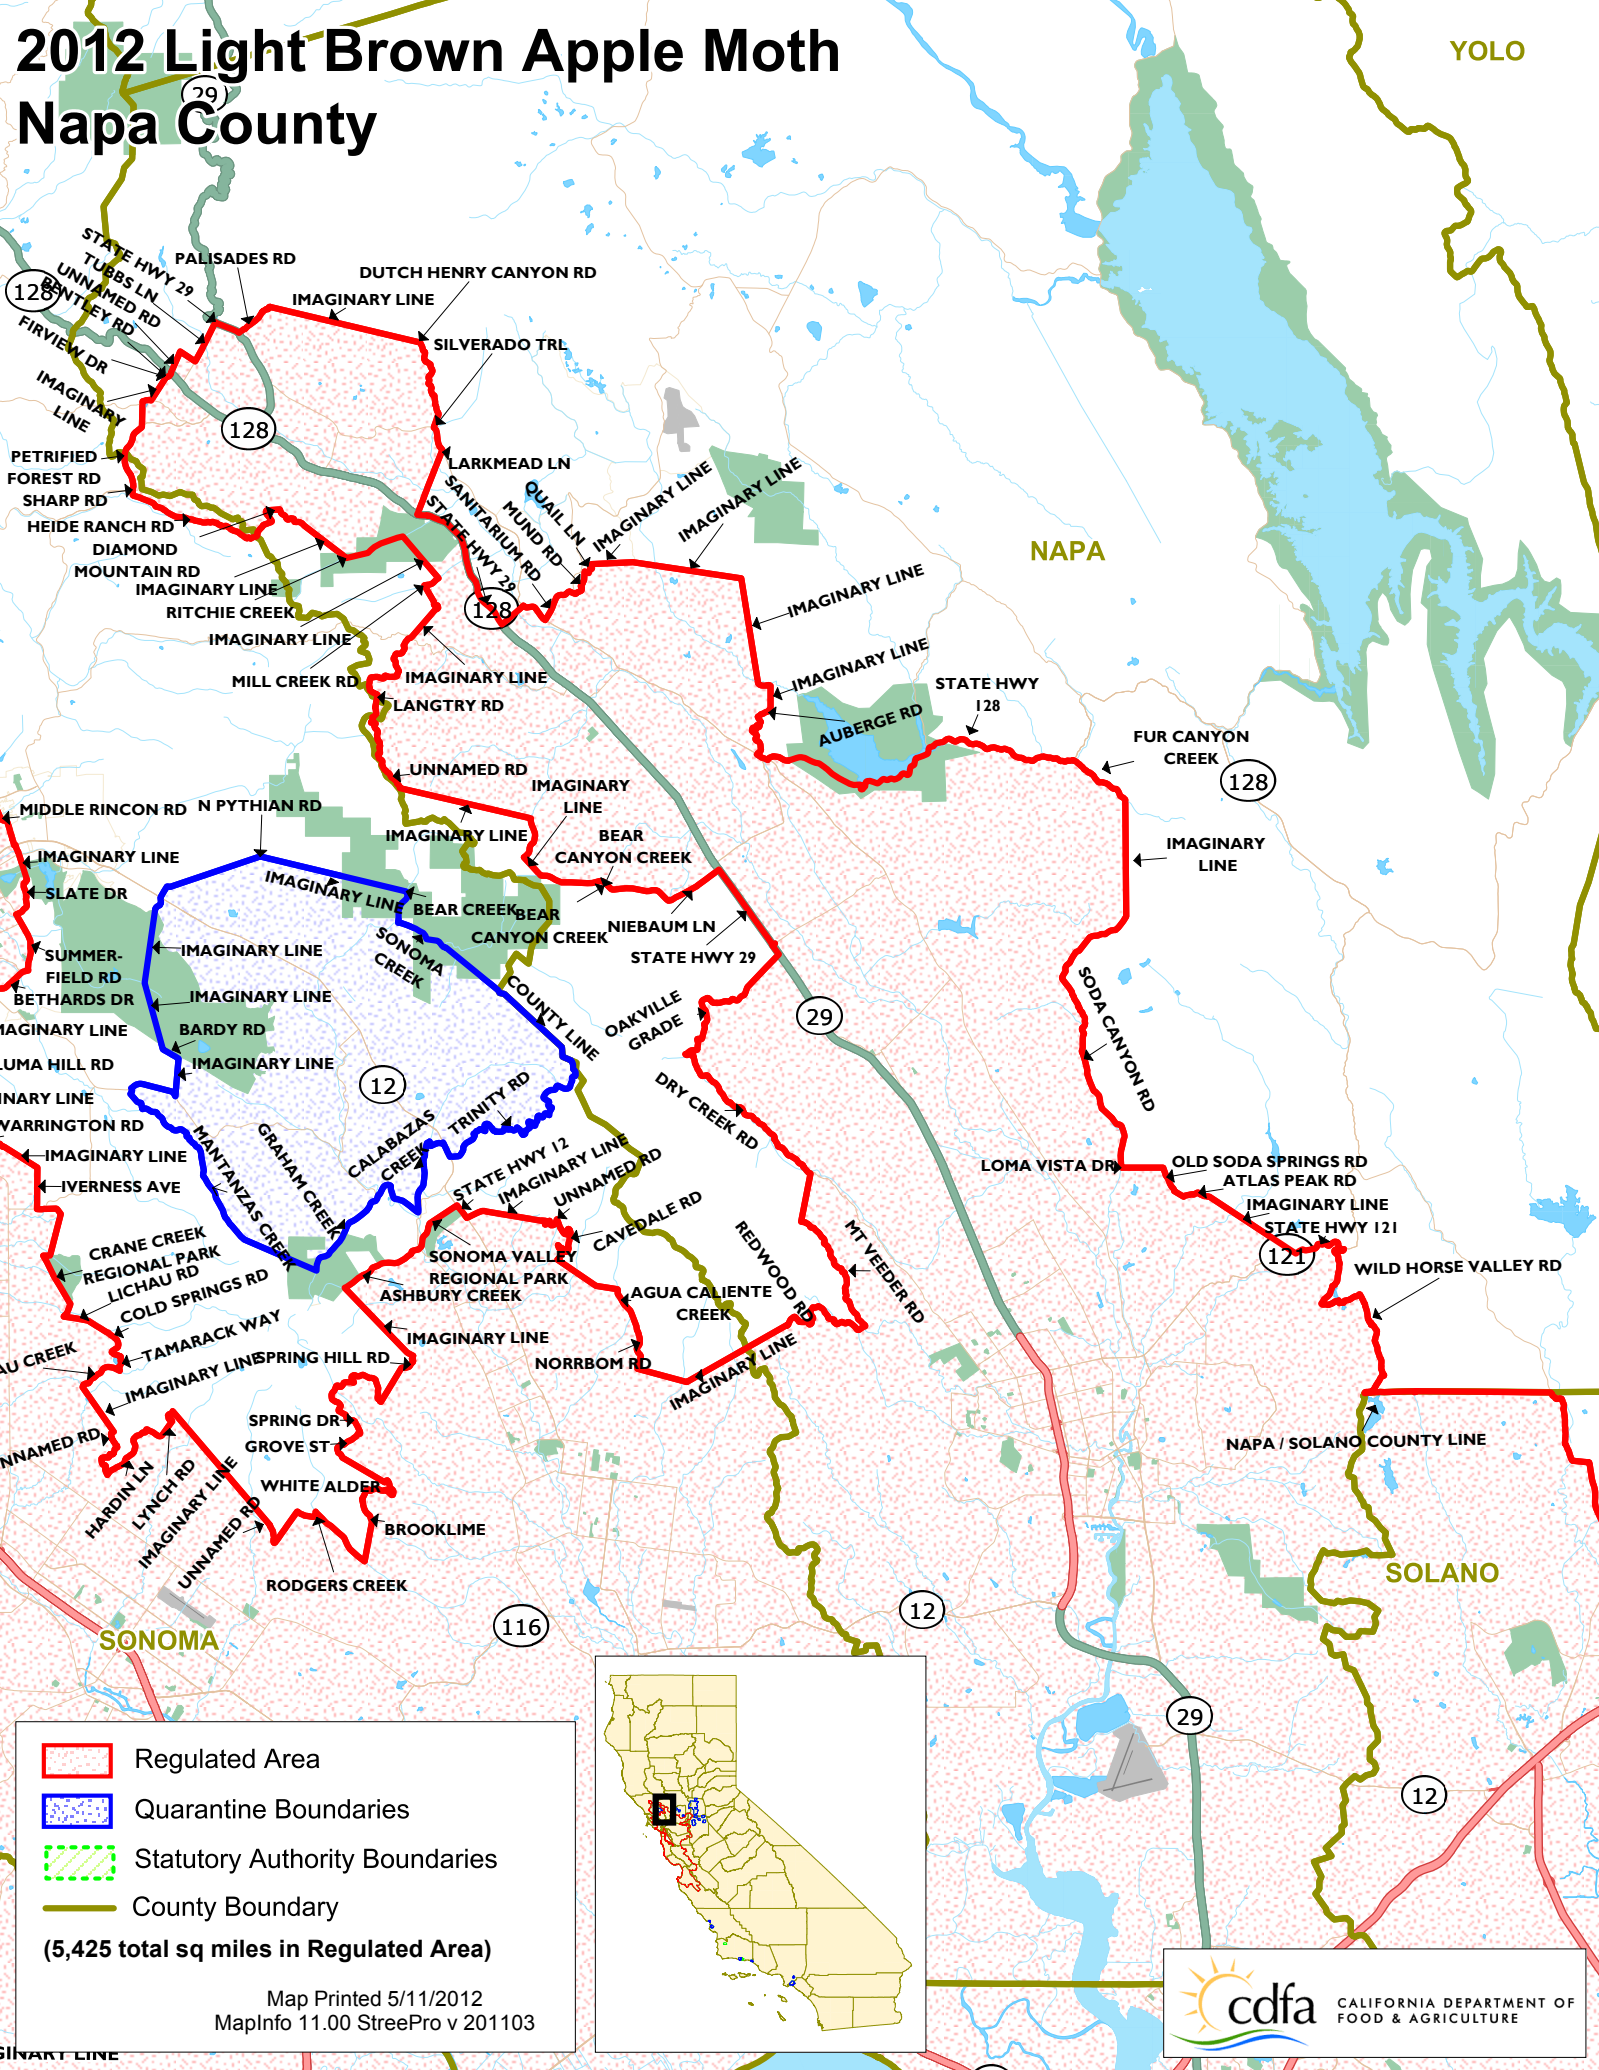

# 2012 Light Brown Apple Moth Napa County

- Regulated Area
- Quarantine Boundaries
- Statutory Authority Boundaries
- County Boundary

**(5,425 total sq miles in Regulated Area)**

Map Printed 5/11/2012  
MapInfo 11.00 StreePro v 201103