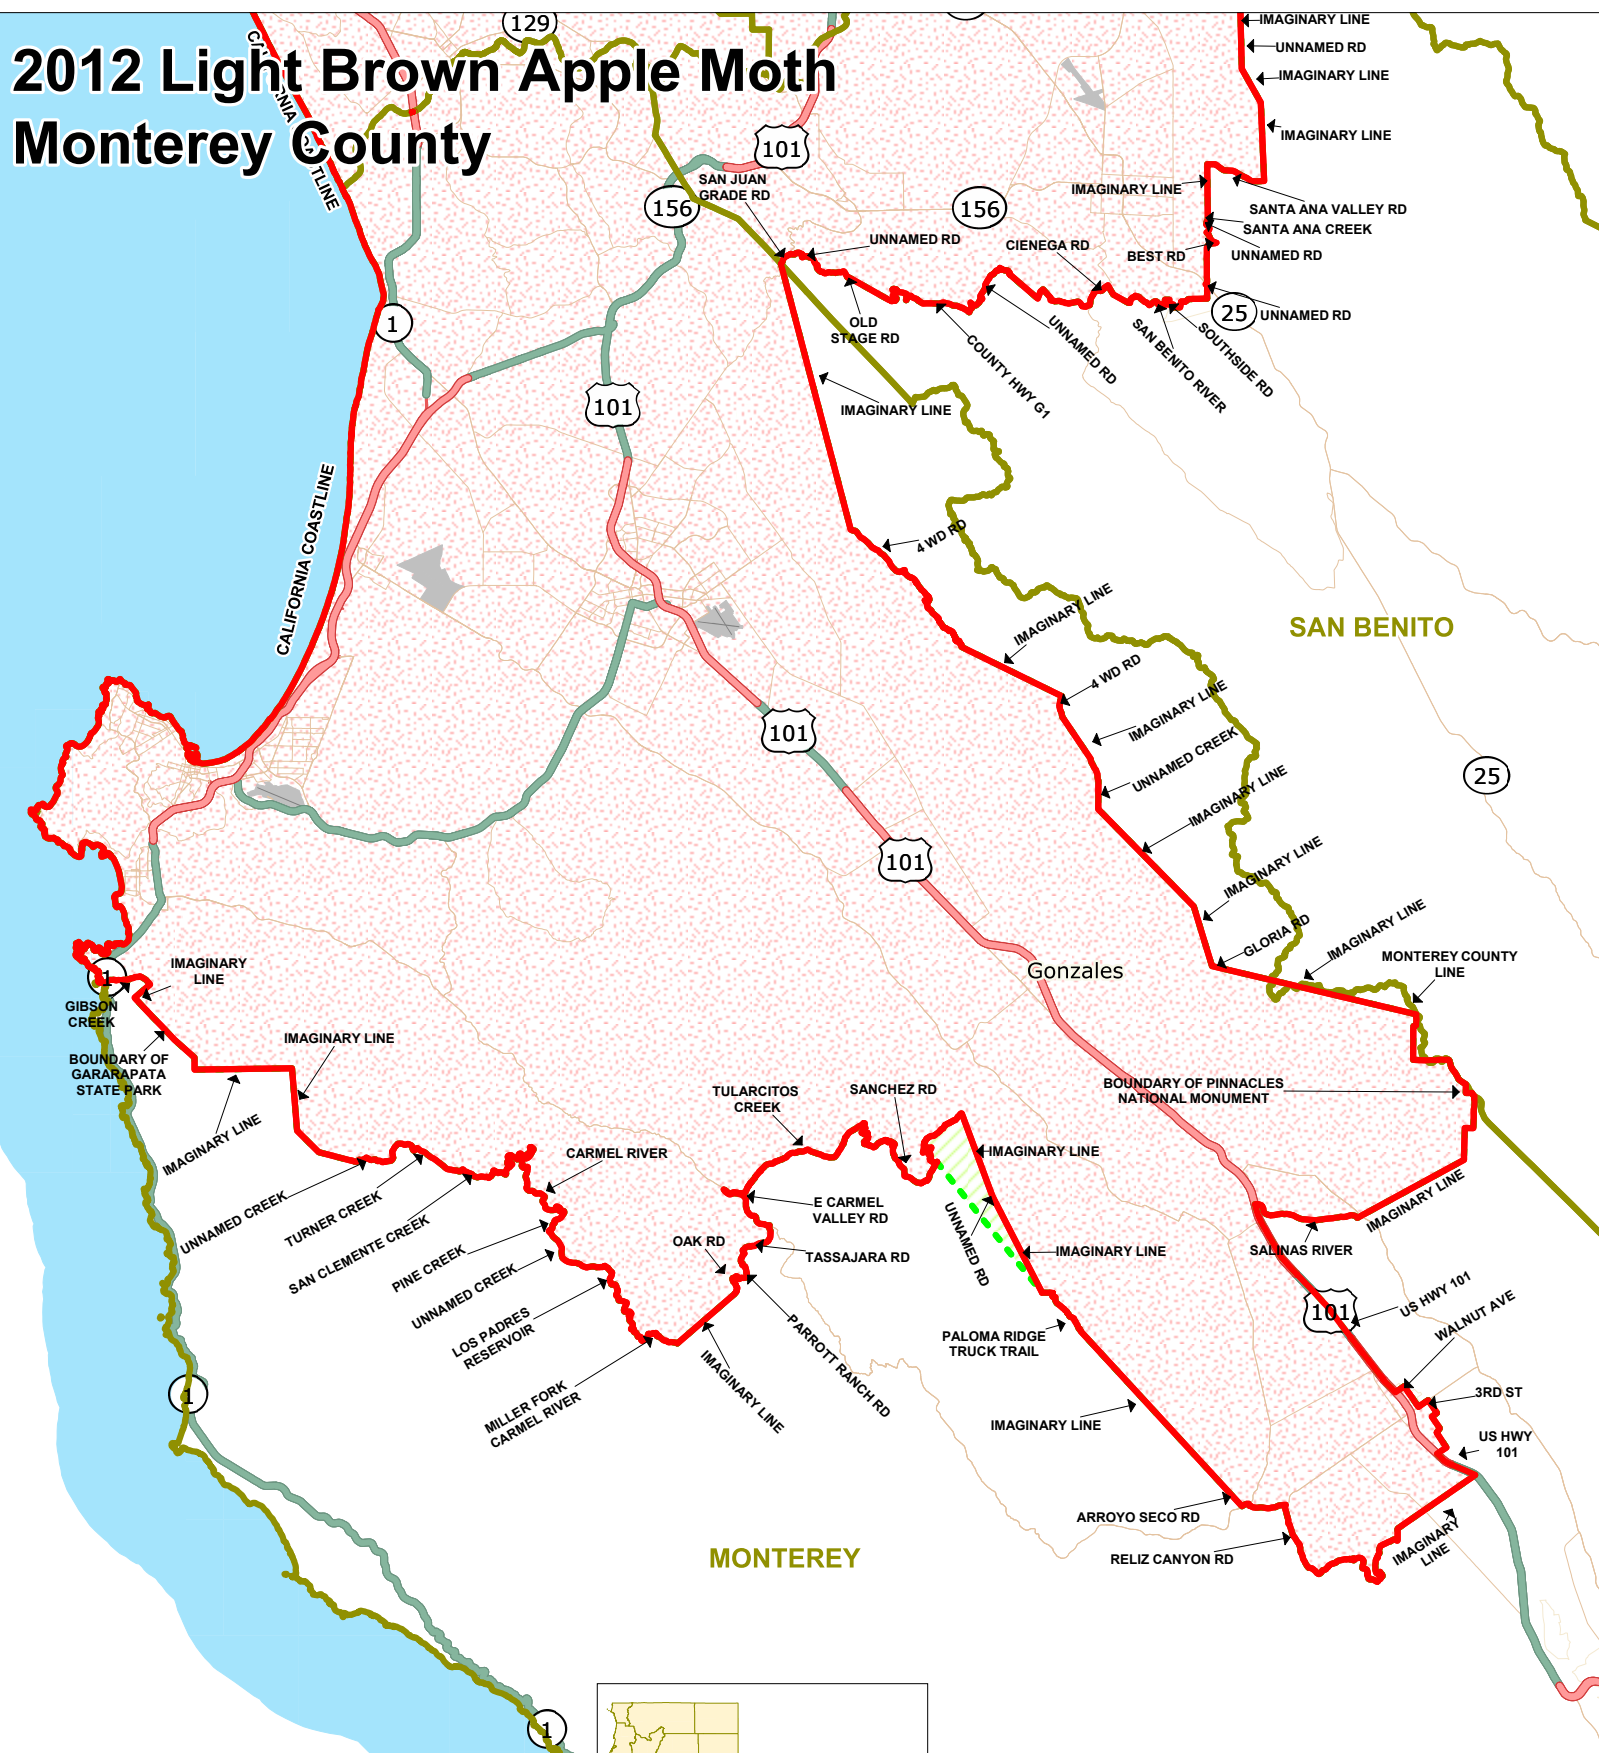

2012 Light Brown Apple Moth Monterey County

-  Regulated Area
-  Quarantine Boundaries
-  Statutory Authority Boundaries
-  County Boundary

(5,425 total sq miles in Regulated Area)

Map Printed 6/5/2012
MapInfo 11.00 StreePro v 201103