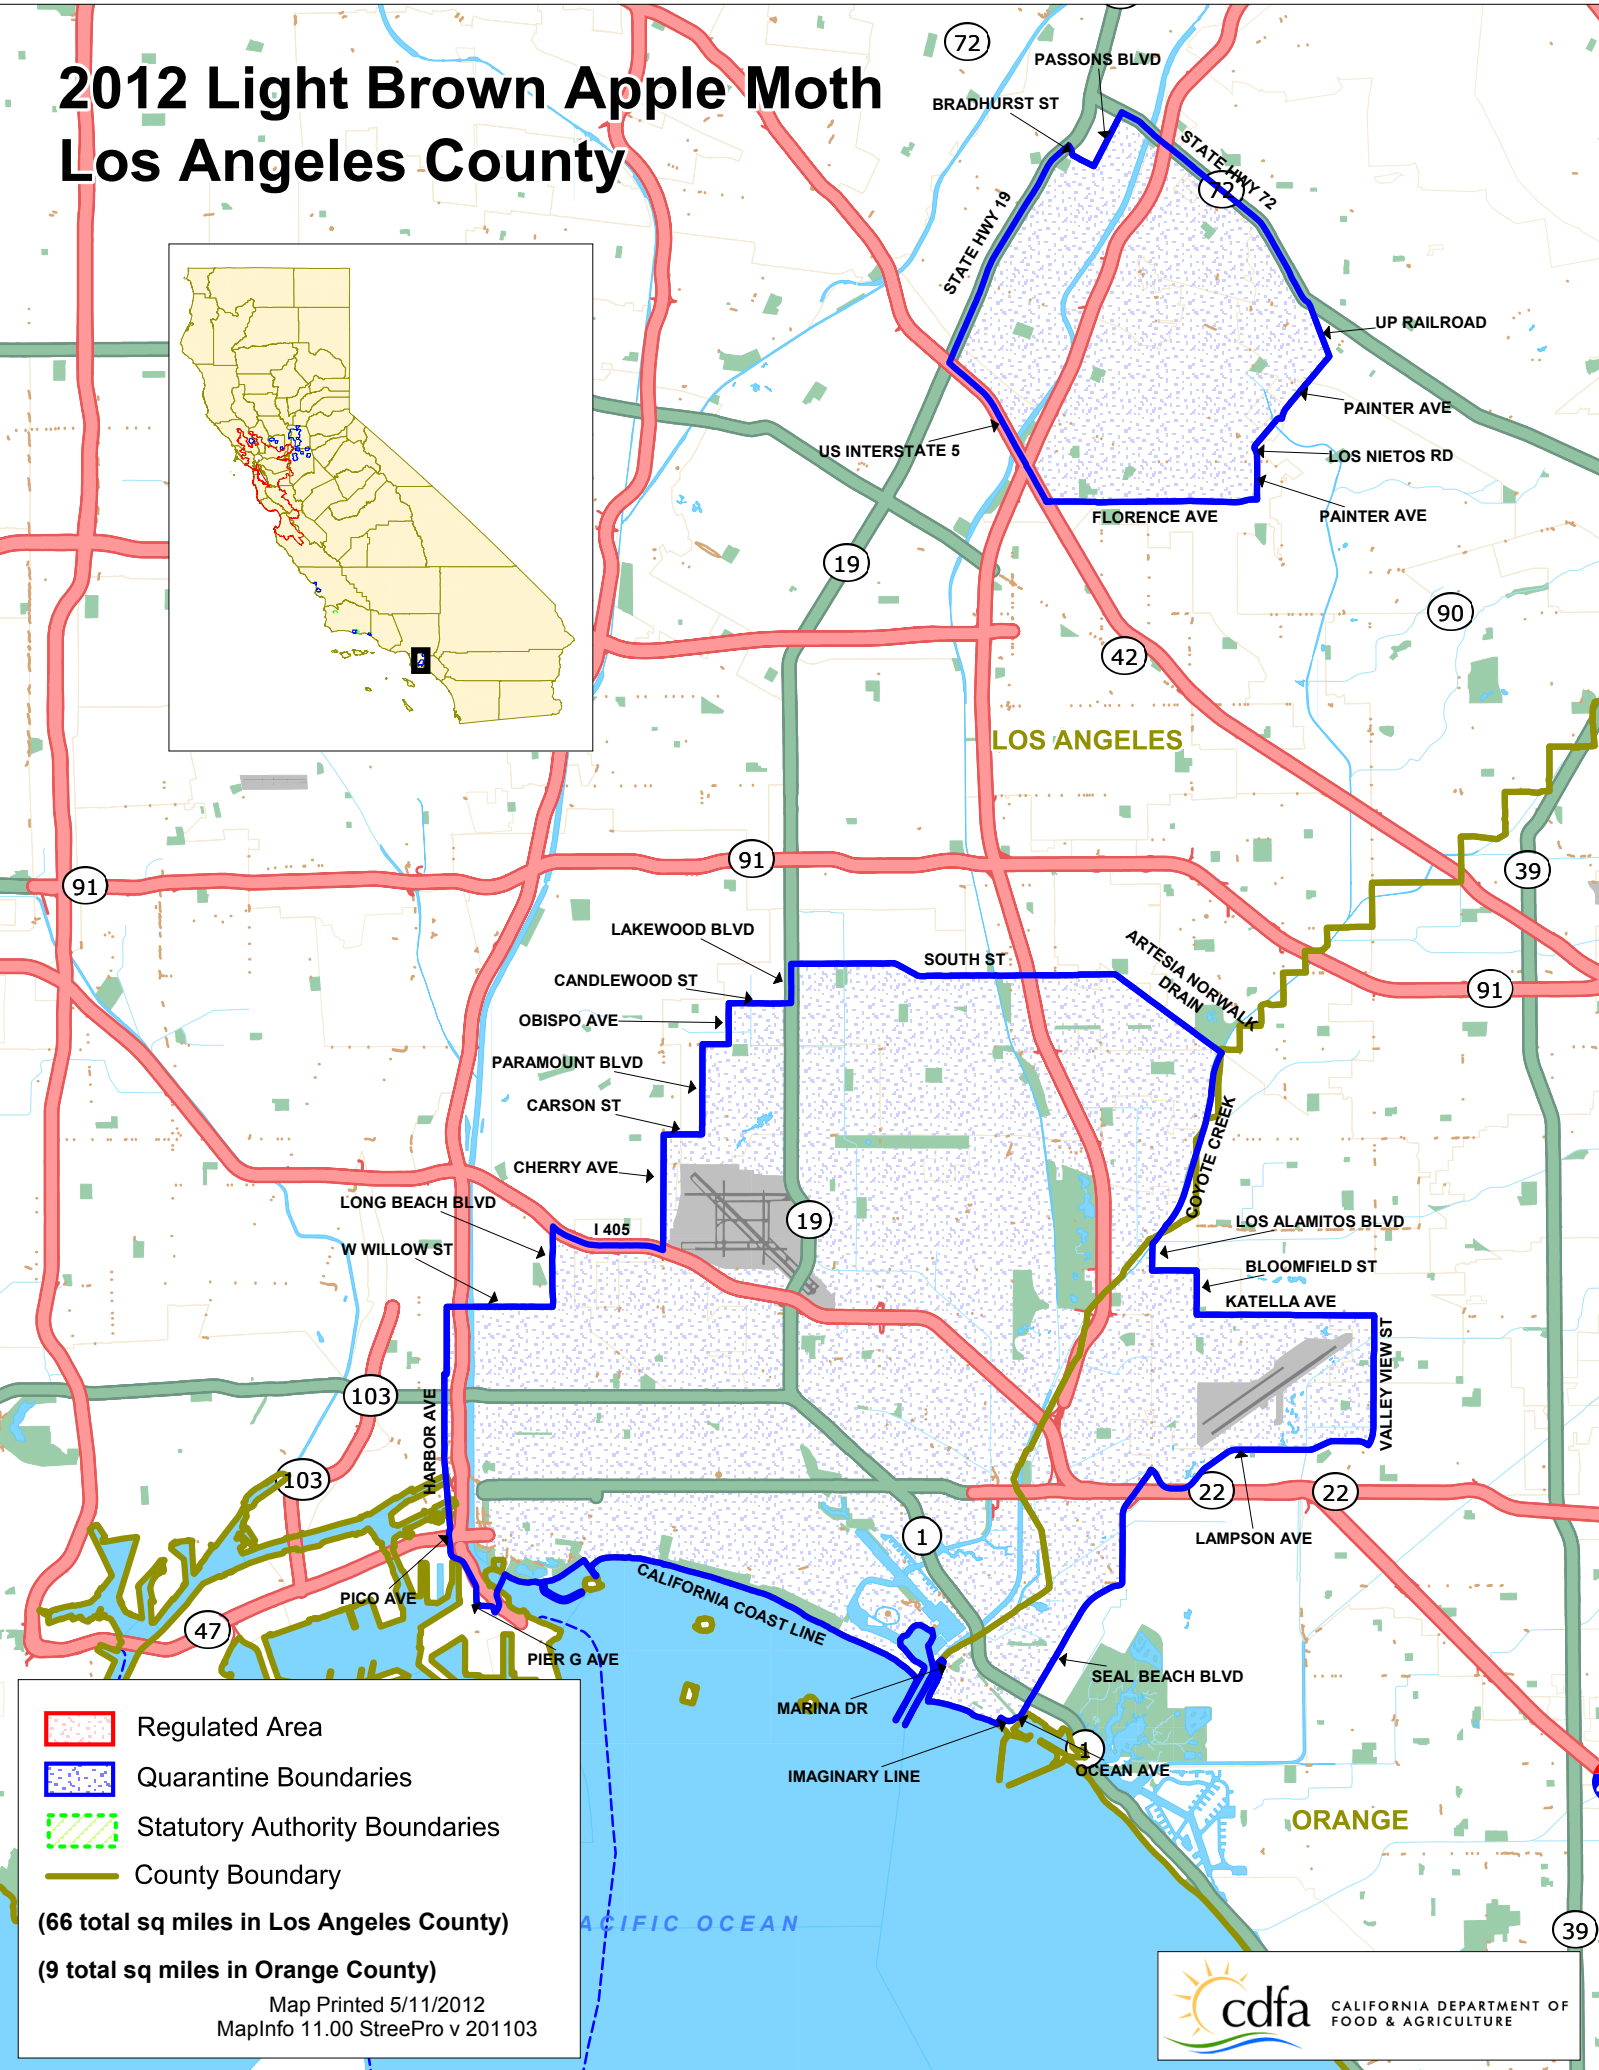

2012 Light Brown Apple Moth Los Angeles County

- Regulated Area
- Quarantine Boundaries
- Statutory Authority Boundaries
- County Boundary

(66 total sq miles in Los Angeles County)

(9 total sq miles in Orange County)

Map Printed 5/11/2012
MapInfo 11.00 StreePro v 201103