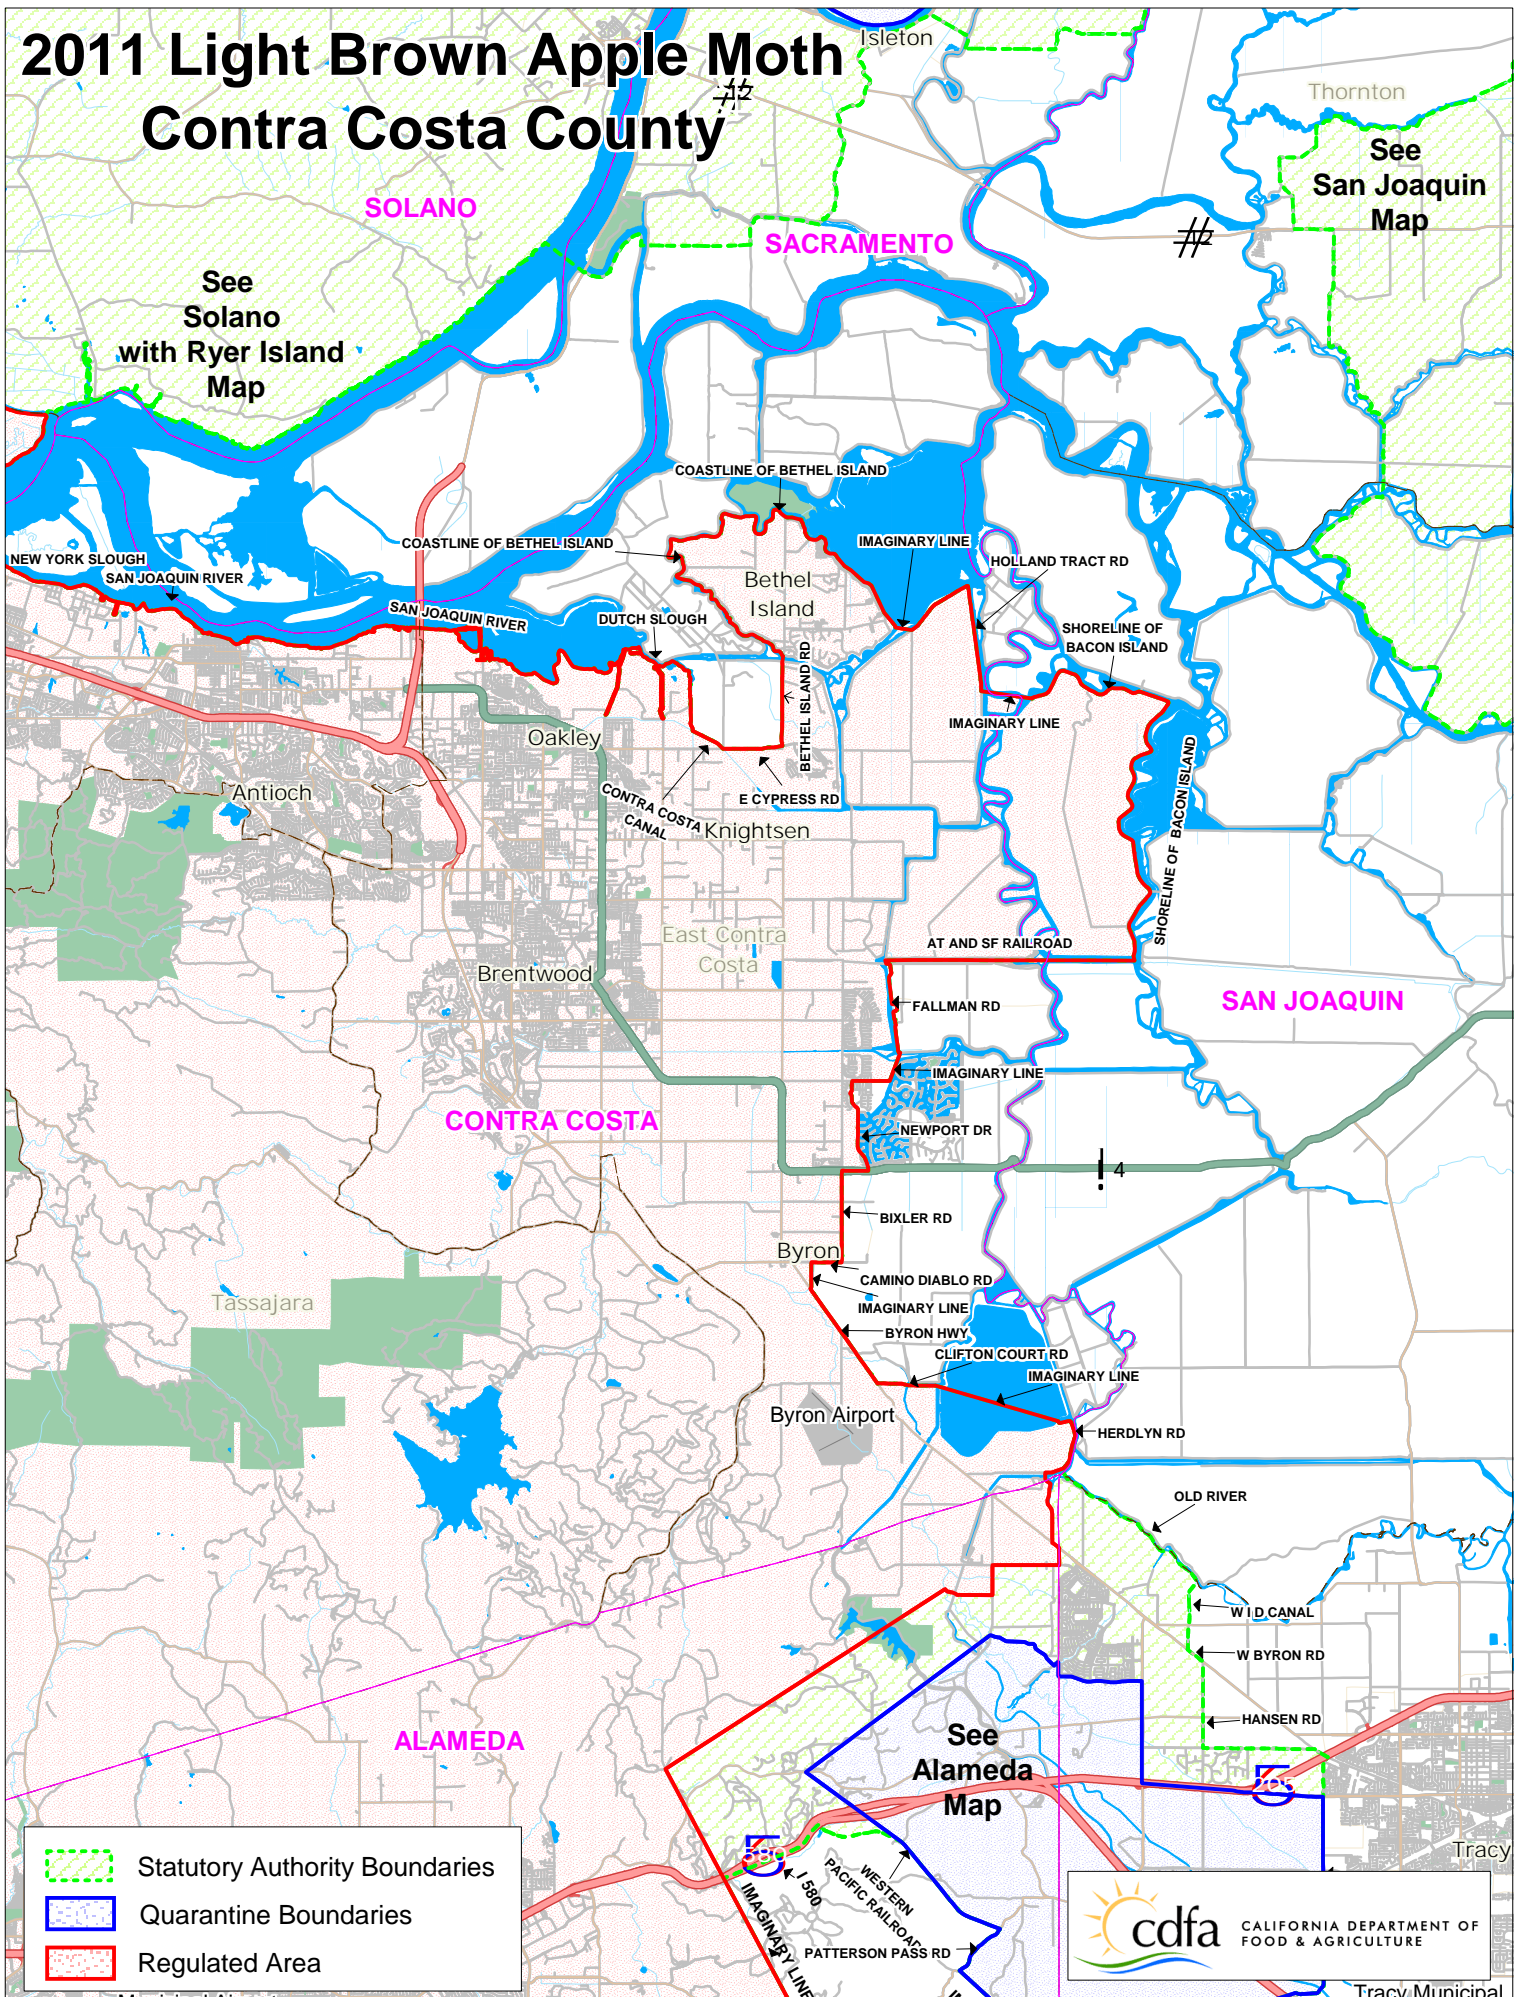

2011 Light Brown Apple Moth Contra Costa County

See Solano with Ryer Island Map

See San Joaquin Map

See Alameda Map

Tracy Municipal