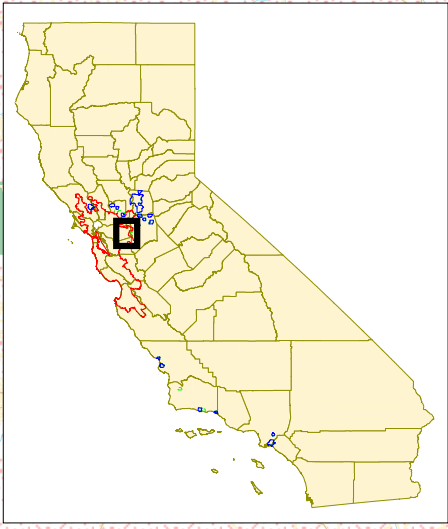

2012 Light Brown Apple Moth Contra Costa County

See
Solano
with Ryer Island
Map

- Regulated Area
- Quarantine Boundaries
- Statutory Authority Boundaries
- County Boundary

(5,425 total sq miles in Regulated Area)