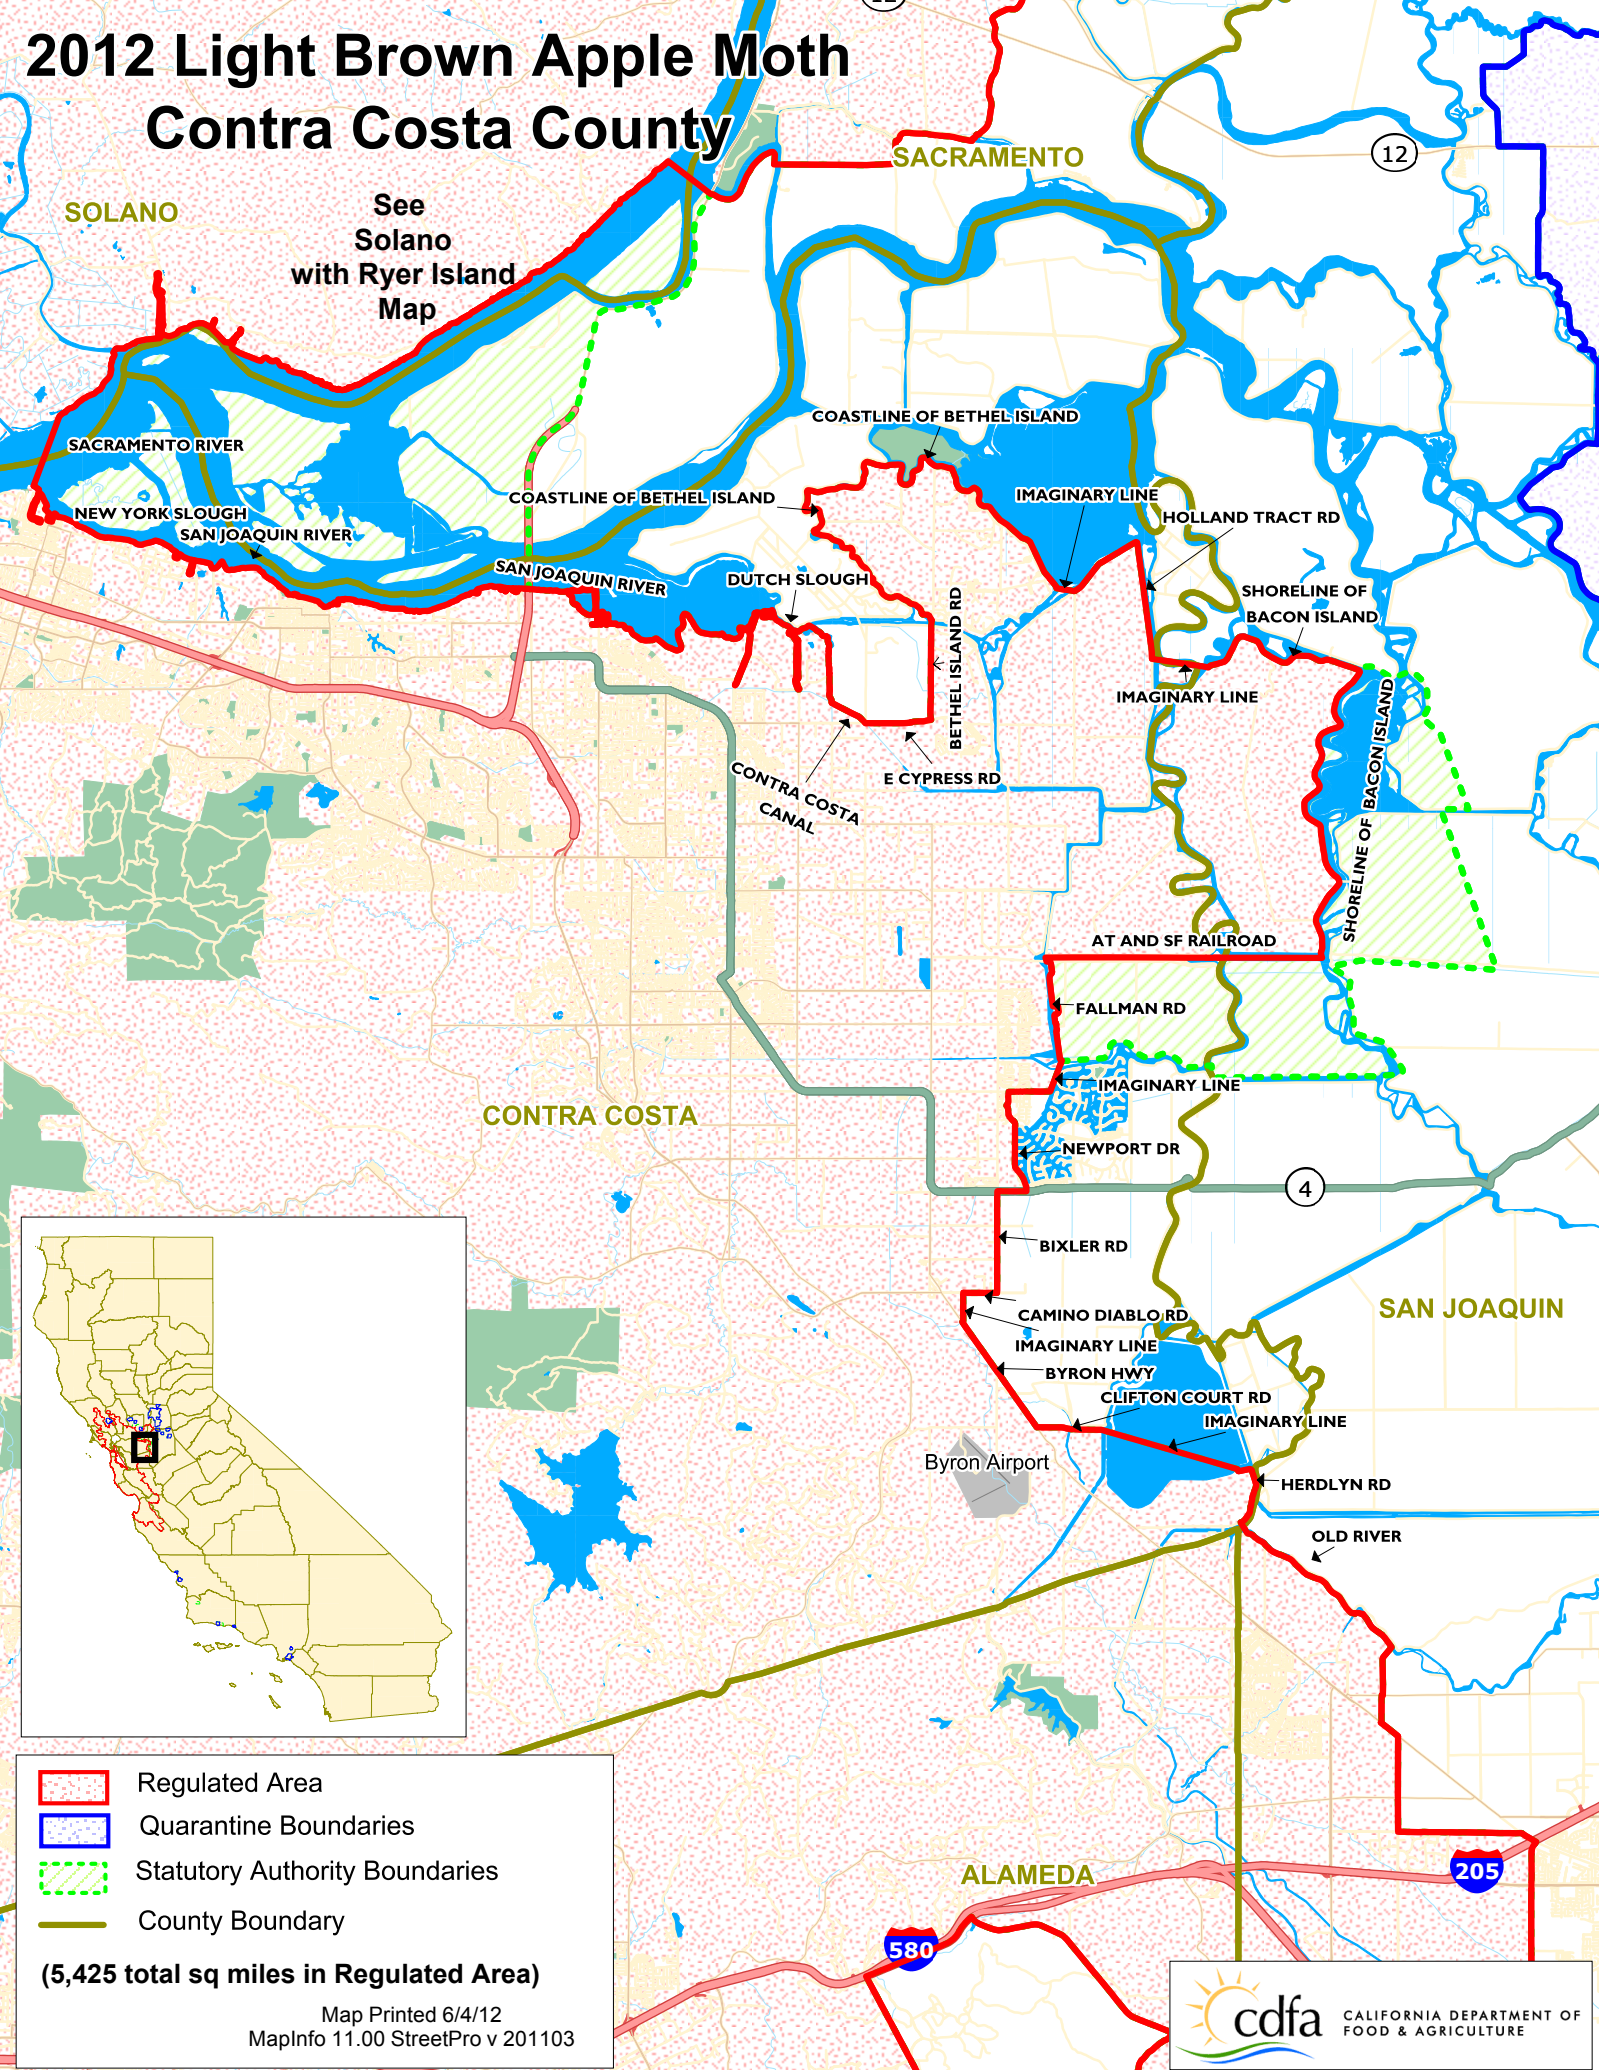

2012 Light Brown Apple Moth Contra Costa County

See
Solano
with Ryer Island
Map

- Regulated Area
- Quarantine Boundaries
- Statutory Authority Boundaries
- County Boundary

(5,425 total sq miles in Regulated Area)

Map Printed 6/4/12
MapInfo 11.00 StreetPro v 201103