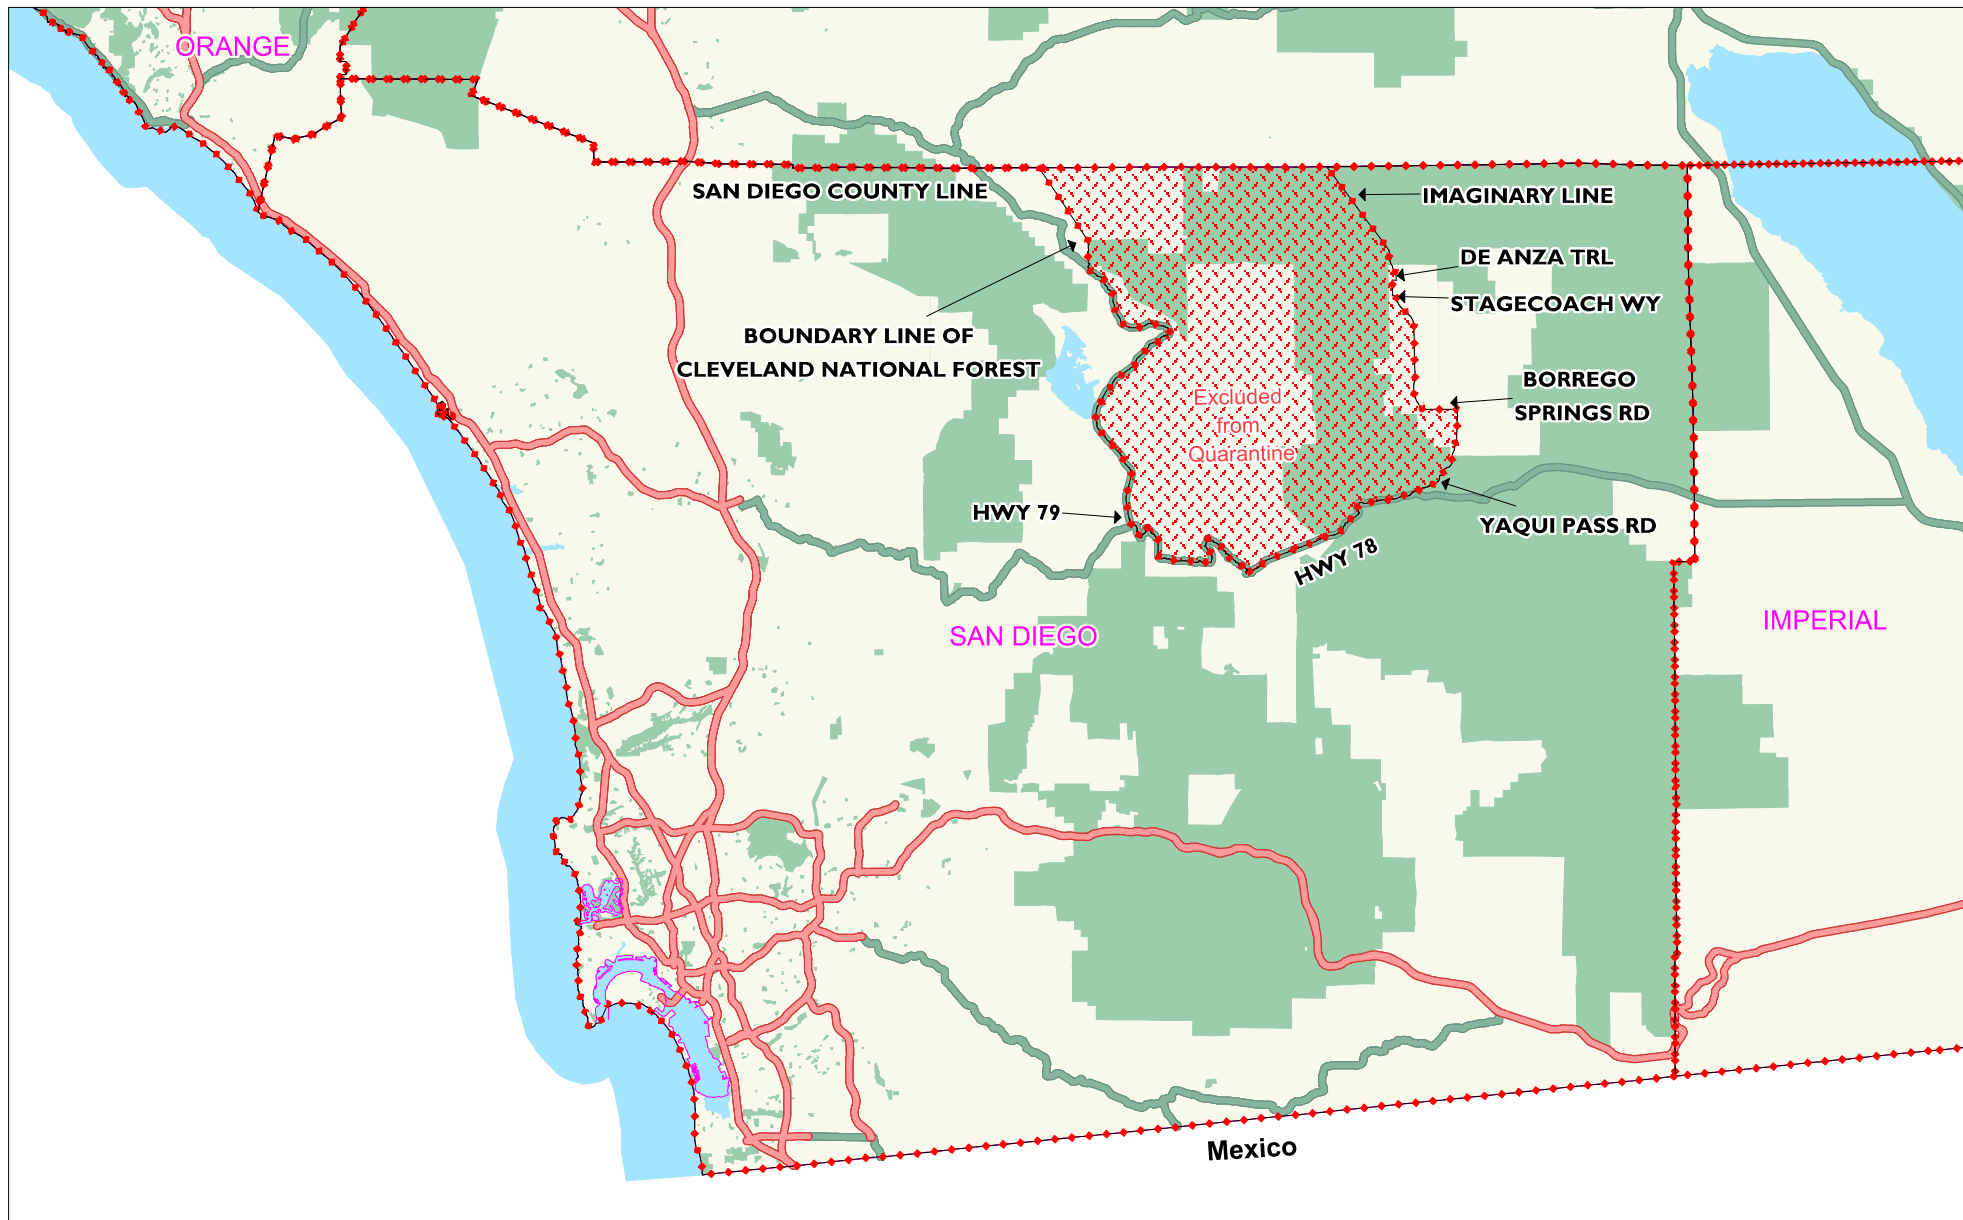

# Asian Citrus Psyllid 2012 San Diego County

 Quarantine Boundary  
Approved 02/06/12 (3,846 sq miles)

 Excluded from Quarantine

Map Printed 2/6/2012  
MapInfo 11 StreetPro v 2009.12