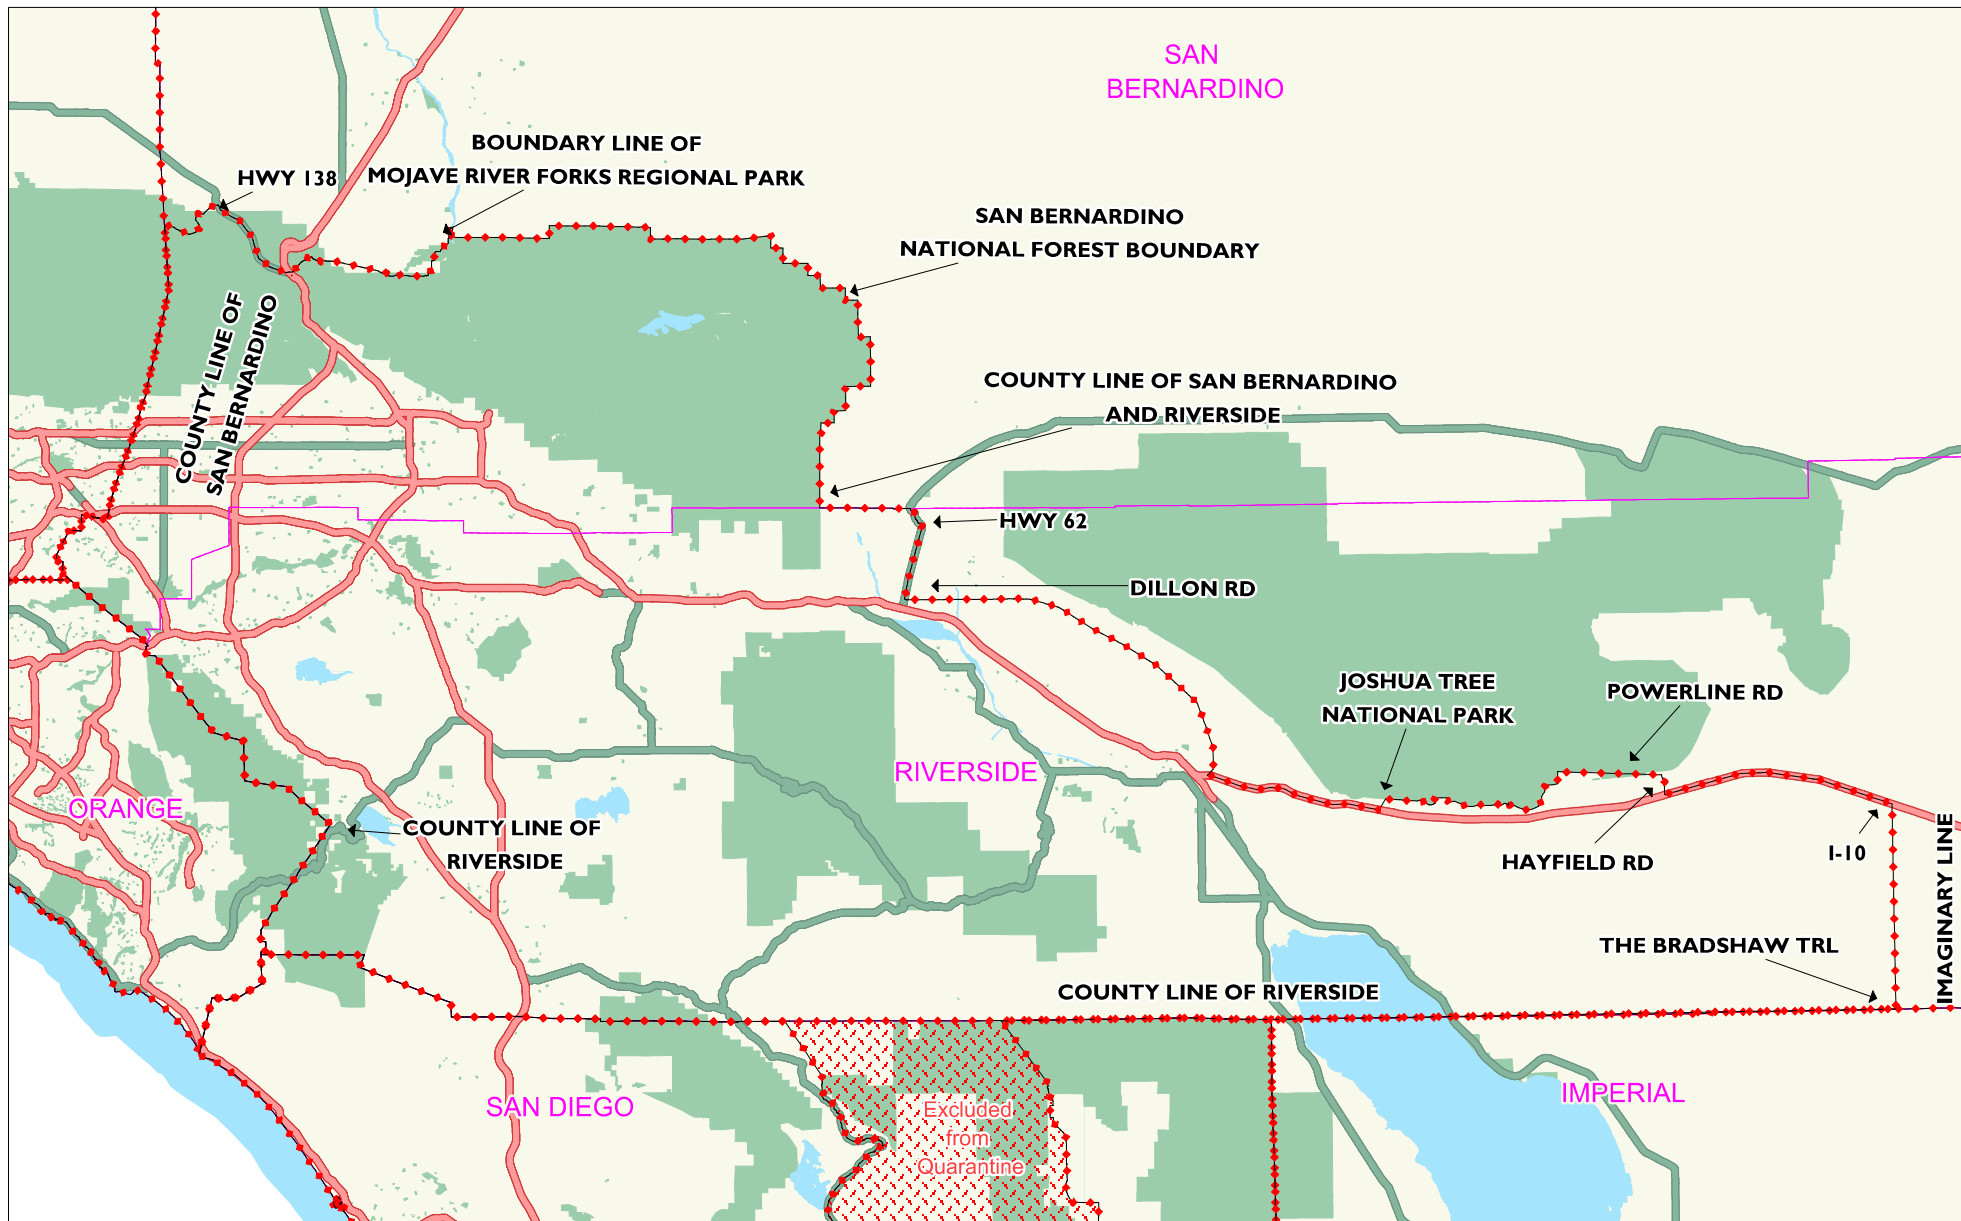

Asian Citrus Psyllid 2012

San Bernardino & Riverside Counties

 Quarantine Boundary
Approved 02/06/12 (5,332 sq miles)

 Excluded from Quarantine

Map Printed 2/6/2012
MapInfo 11 StreetPro v 2009.12