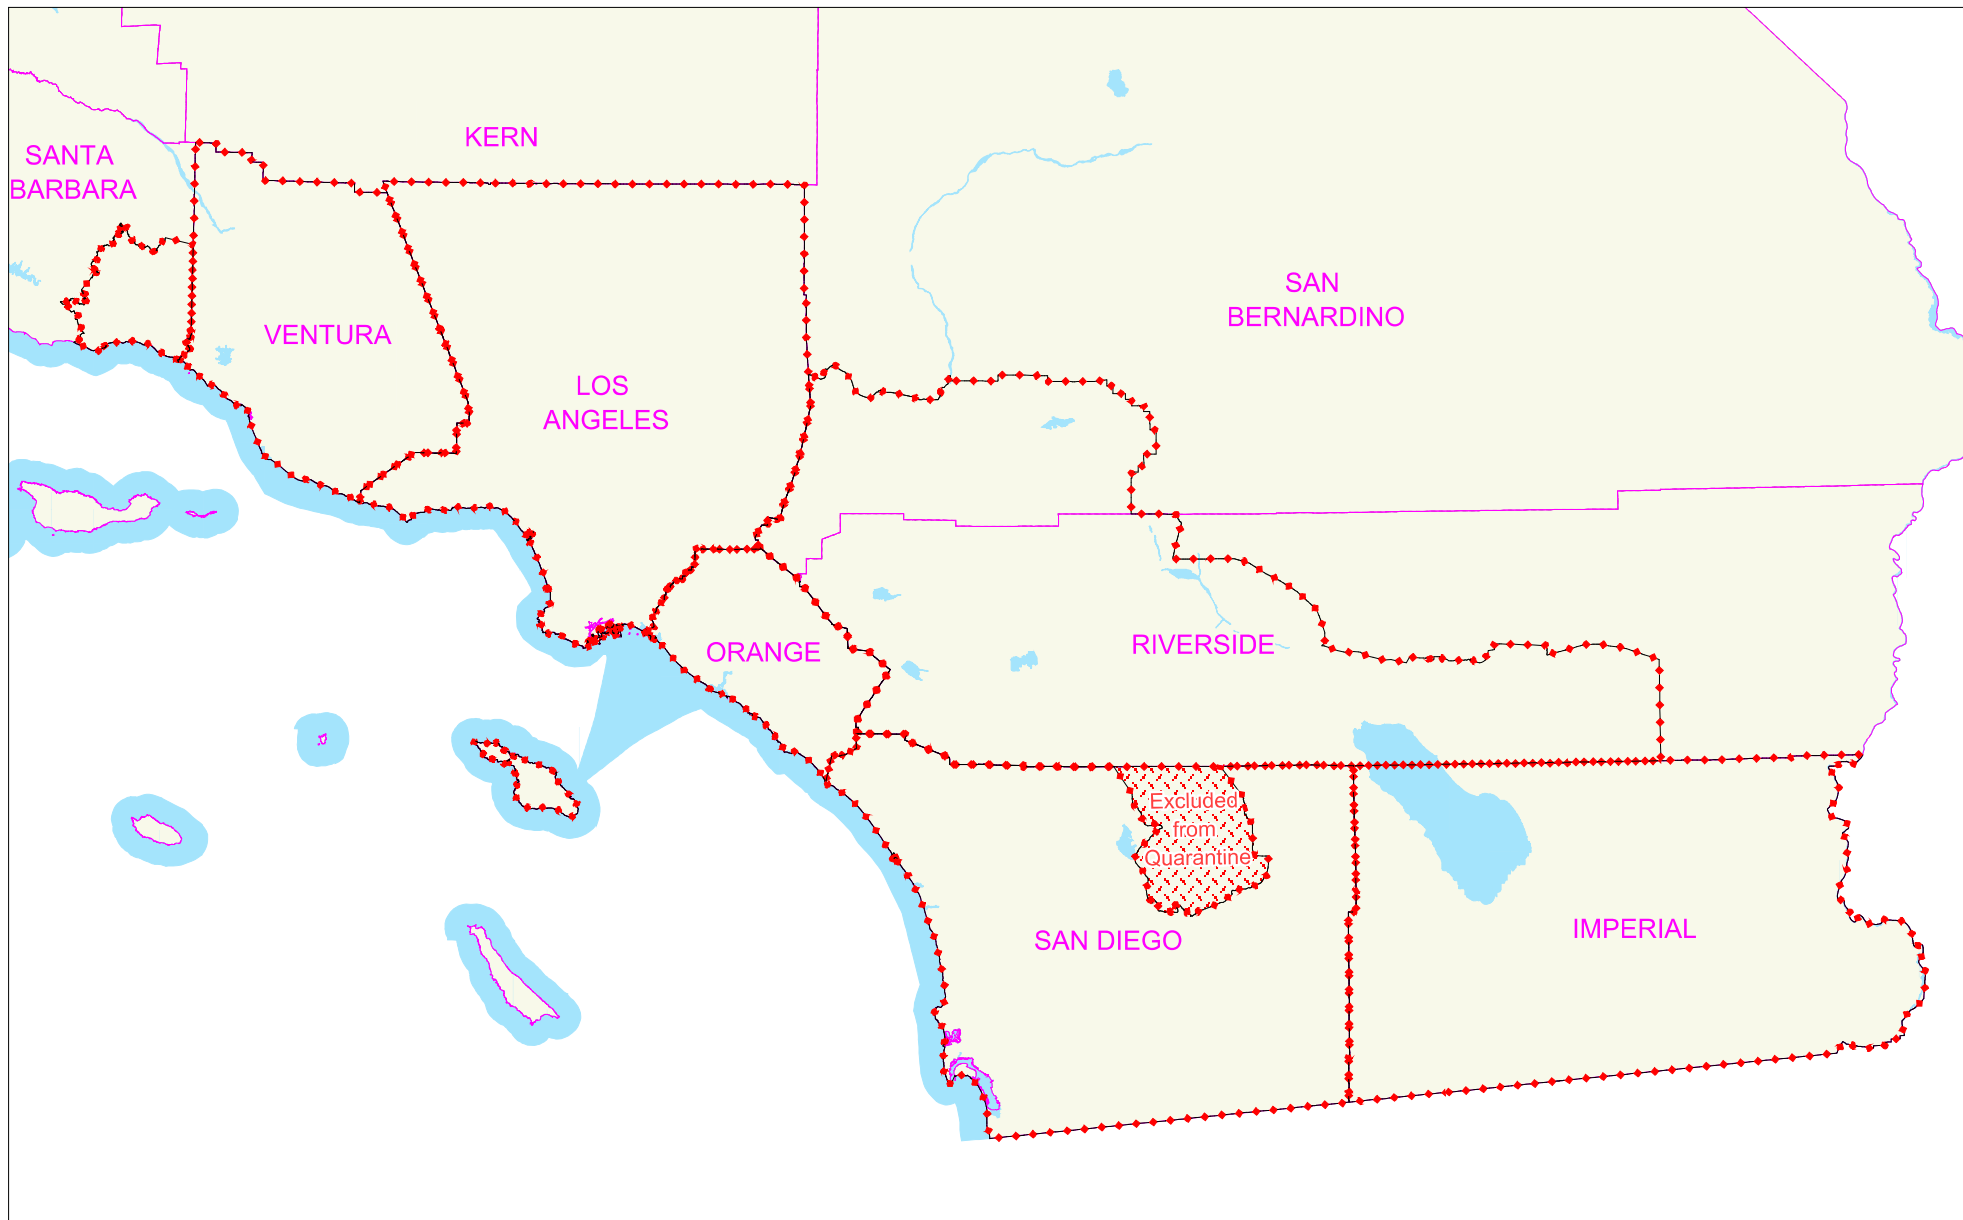

Asian Citrus Psyllid 2012 Overview

 Quarantine Boundary
Approved 02/06/12 (20,706 sq miles)

 Excluded from Quarantine

Map Printed 2/6/2012
MapInfo 11 StreetPro v 2009.12